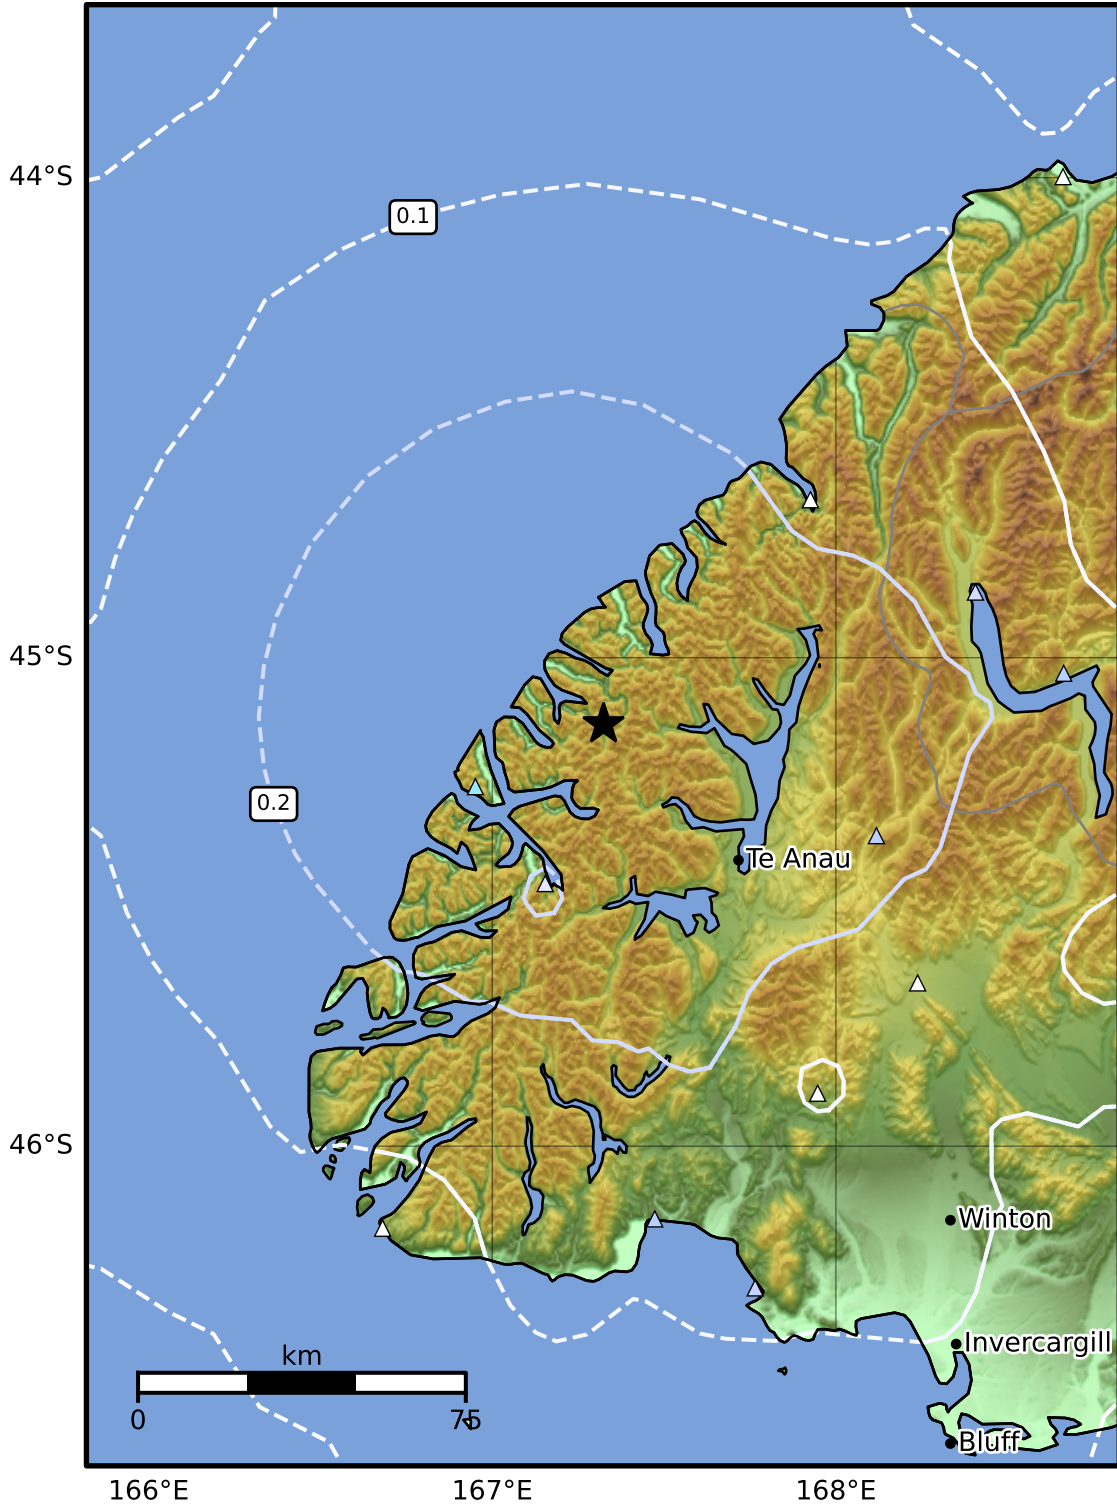

0.3 Second Peak Spectral Acceleration Map GNS Science
ShakeMap: Fiordland

Nov 08, 2024 06:19:56 UTC M3.7 S45.14 E167.32 Depth: 65.9km ID:2024p843956

SA(0.3) (%g)	0.1	0.2	0.5	1	2	5	10	20	50	100	200
--------------	-----	-----	-----	---	---	---	----	----	----	-----	-----

Scale based on Moratalla et al.(2021) and Worden et al.(2012) Version 2: Processed 2024-11-08T06:31:59Z

△ Seismic Instrument ○ Reported Intensity ★ Epicenter