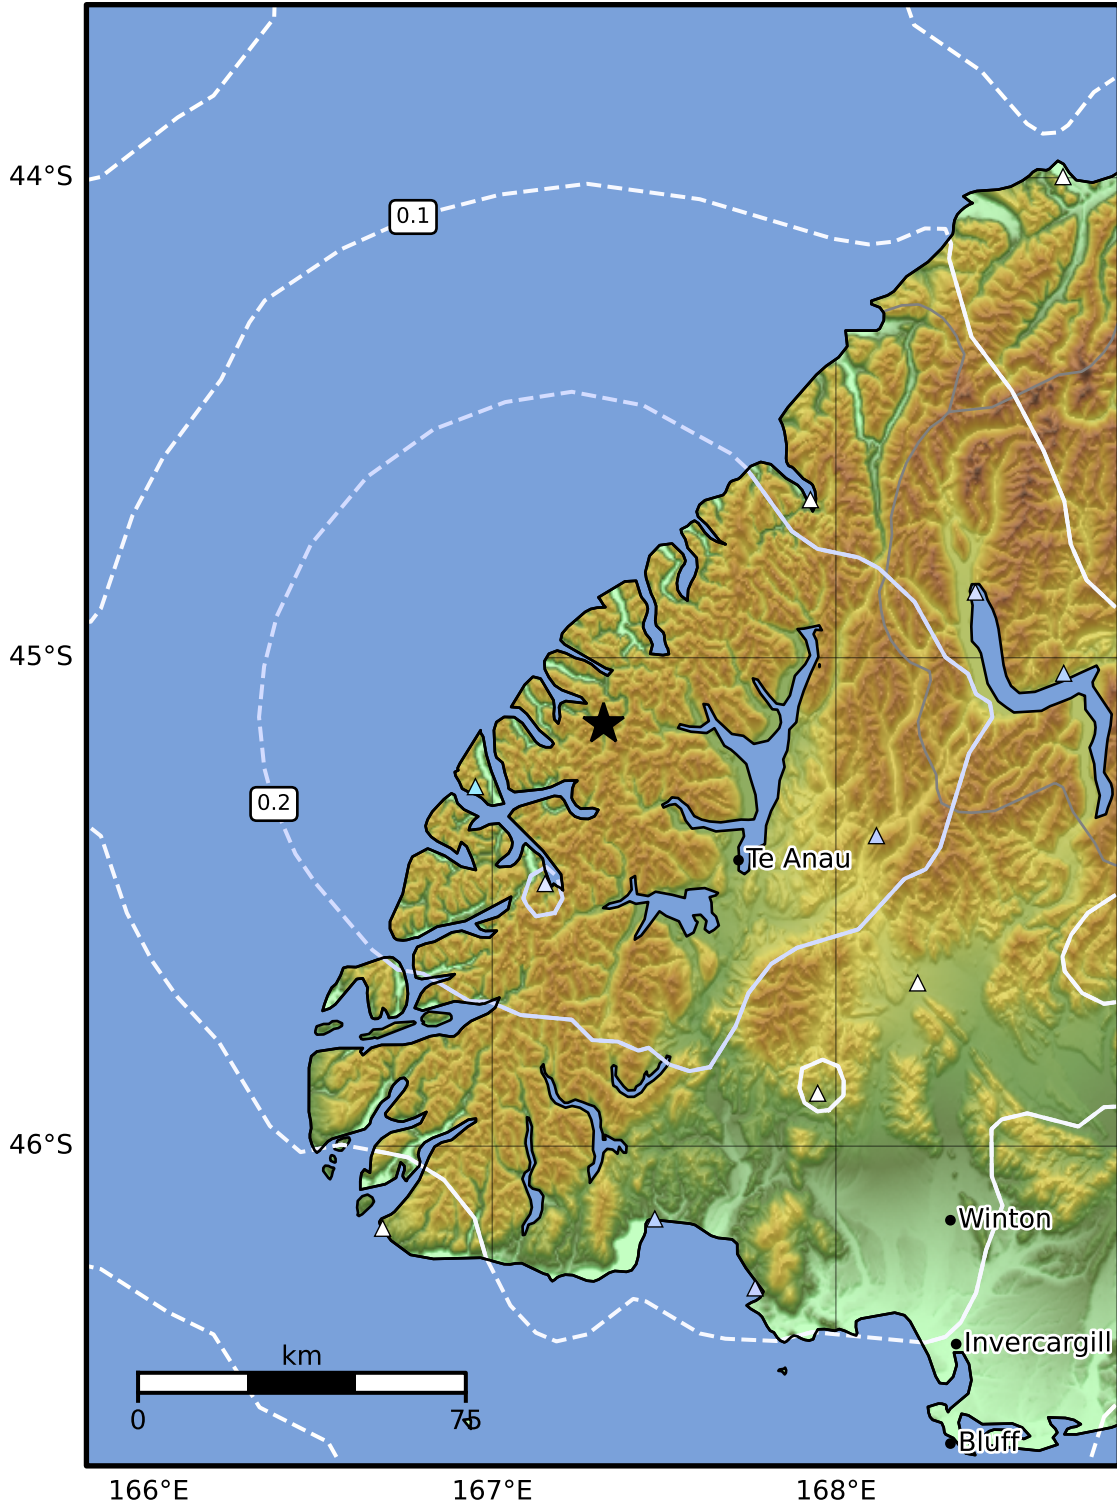

0.3 Second Peak Spectral Acceleration Map GNS Science
 ShakeMap: Fiordland

Nov 08, 2024 06:19:56 UTC M3.7 S45.14 E167.32 Depth: 65.9km ID:2024p843956

SA(0.3) (%g)	0.1	0.2	0.5	1	2	5	10	20	50	100	200
--------------	-----	-----	-----	---	---	---	----	----	----	-----	-----

Scale based on Moratalla et al.(2021) and Worden et al.(2012) Version 2: Processed 2024-11-08T06:32:44Z

△ Seismic Instrument ○ Reported Intensity ★ Epicenter