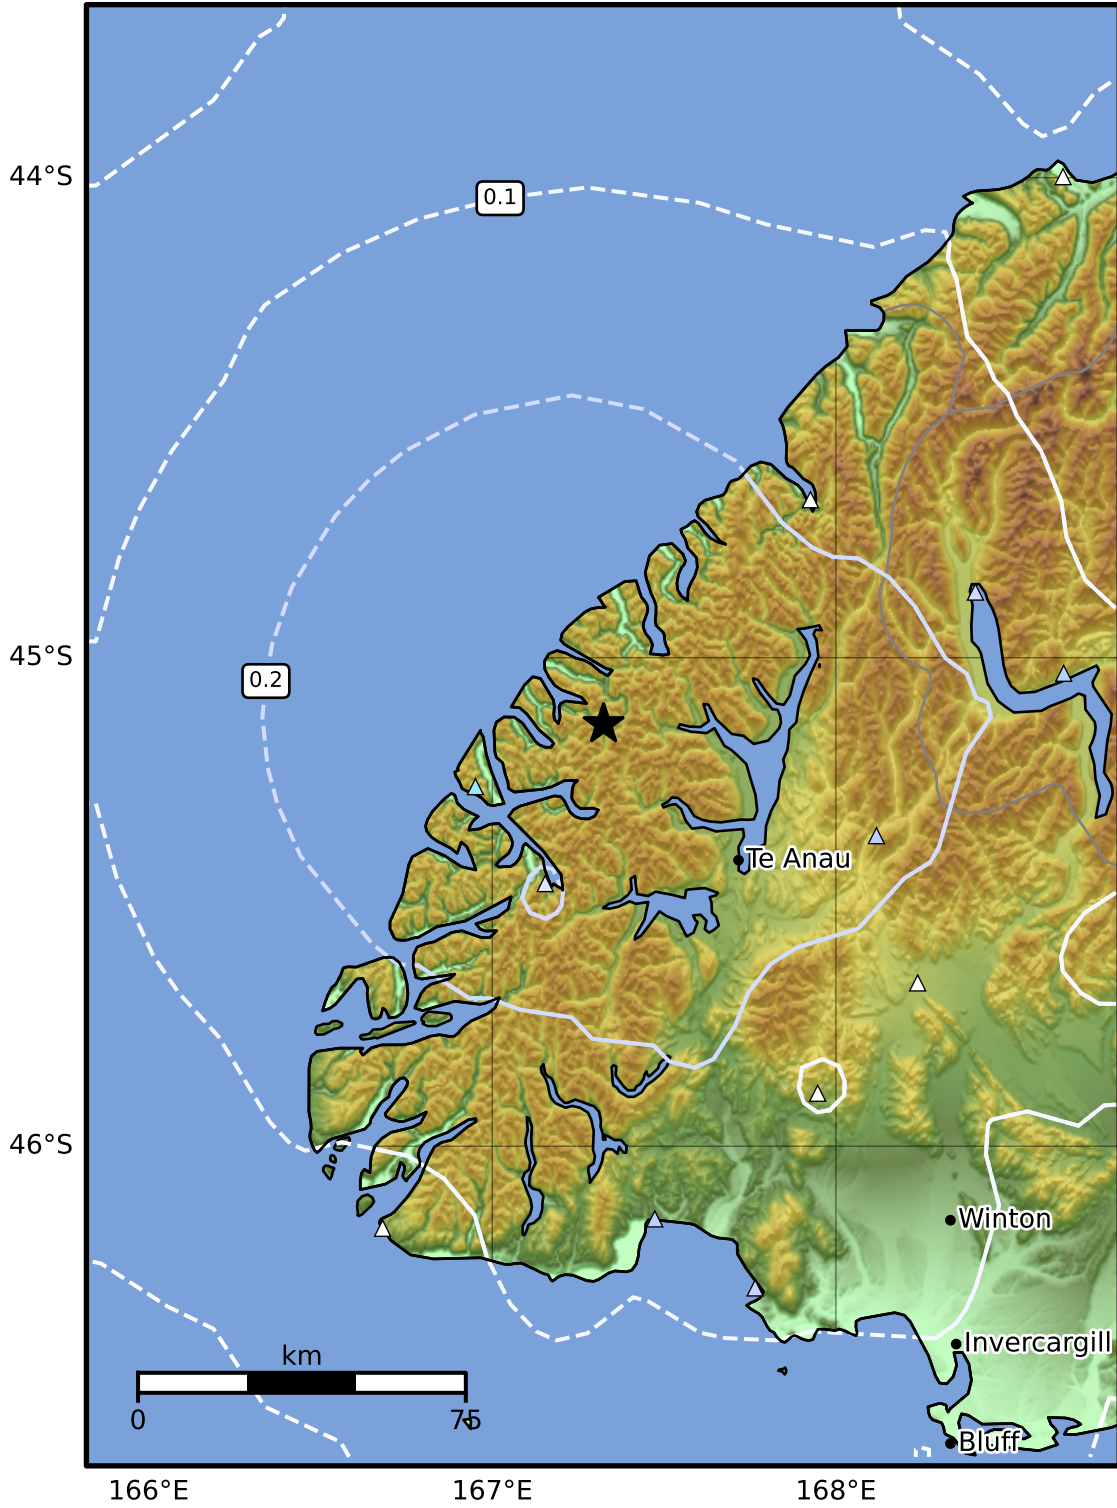

0.3 Second Peak Spectral Acceleration Map GNS Science  
ShakeMap: Fiordland

Nov 08, 2024 06:19:56 UTC M3.7 S45.14 E167.32 Depth: 65.9km ID:2024p843956

SA(0.3) (%g)	0.1	0.2	0.5	1	2	5	10	20	50	100	200
--------------	-----	-----	-----	---	---	---	----	----	----	-----	-----

Scale based on Moratalla et al.(2021) and Worden et al.(2012) Version 3: Processed 2024-11-08T06:41:29Z

△ Seismic Instrument ○ Reported Intensity ★ Epicenter