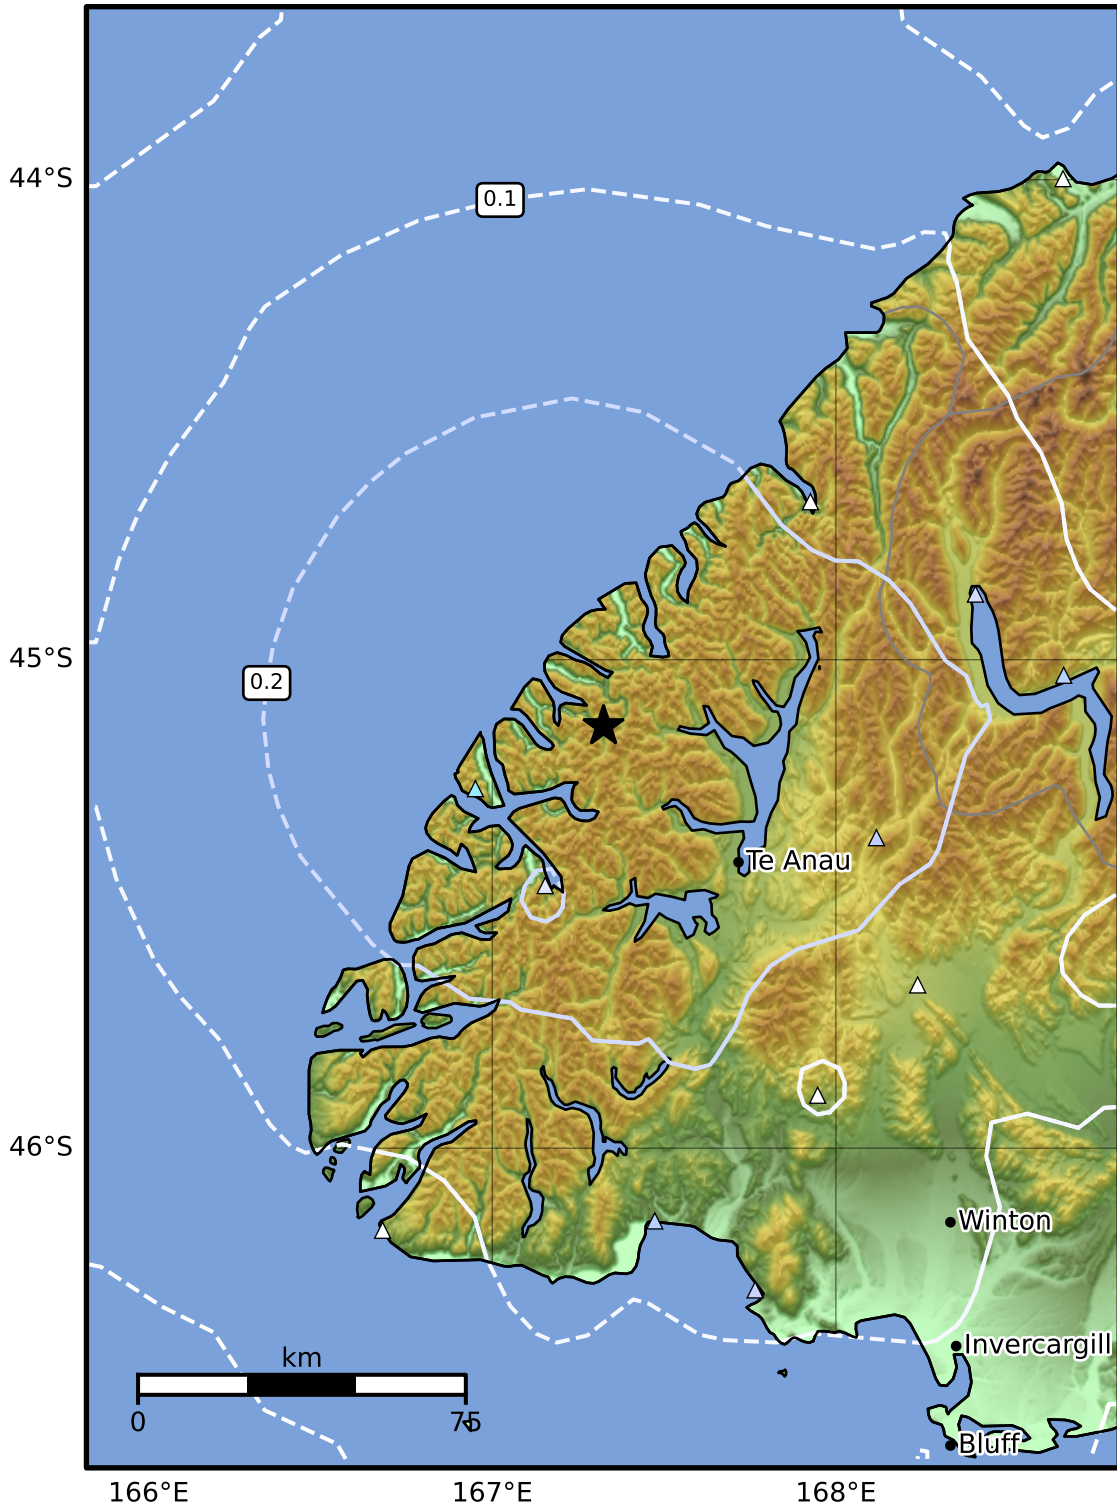

0.3 Second Peak Spectral Acceleration Map GNS Science
 ShakeMap: Fiordland

Nov 08, 2024 06:19:56 UTC M3.7 S45.14 E167.32 Depth: 65.9km ID:2024p843956

SA(0.3) (%g)	0.1	0.2	0.5	1	2	5	10	20	50	100	200
--------------	-----	-----	-----	---	---	---	----	----	----	-----	-----

Scale based on Moratalla et al.(2021) and Worden et al.(2012) Version 4: Processed 2024-11-08T06:51:26Z
 Δ Seismic Instrument ○ Reported Intensity ★ Epicenter