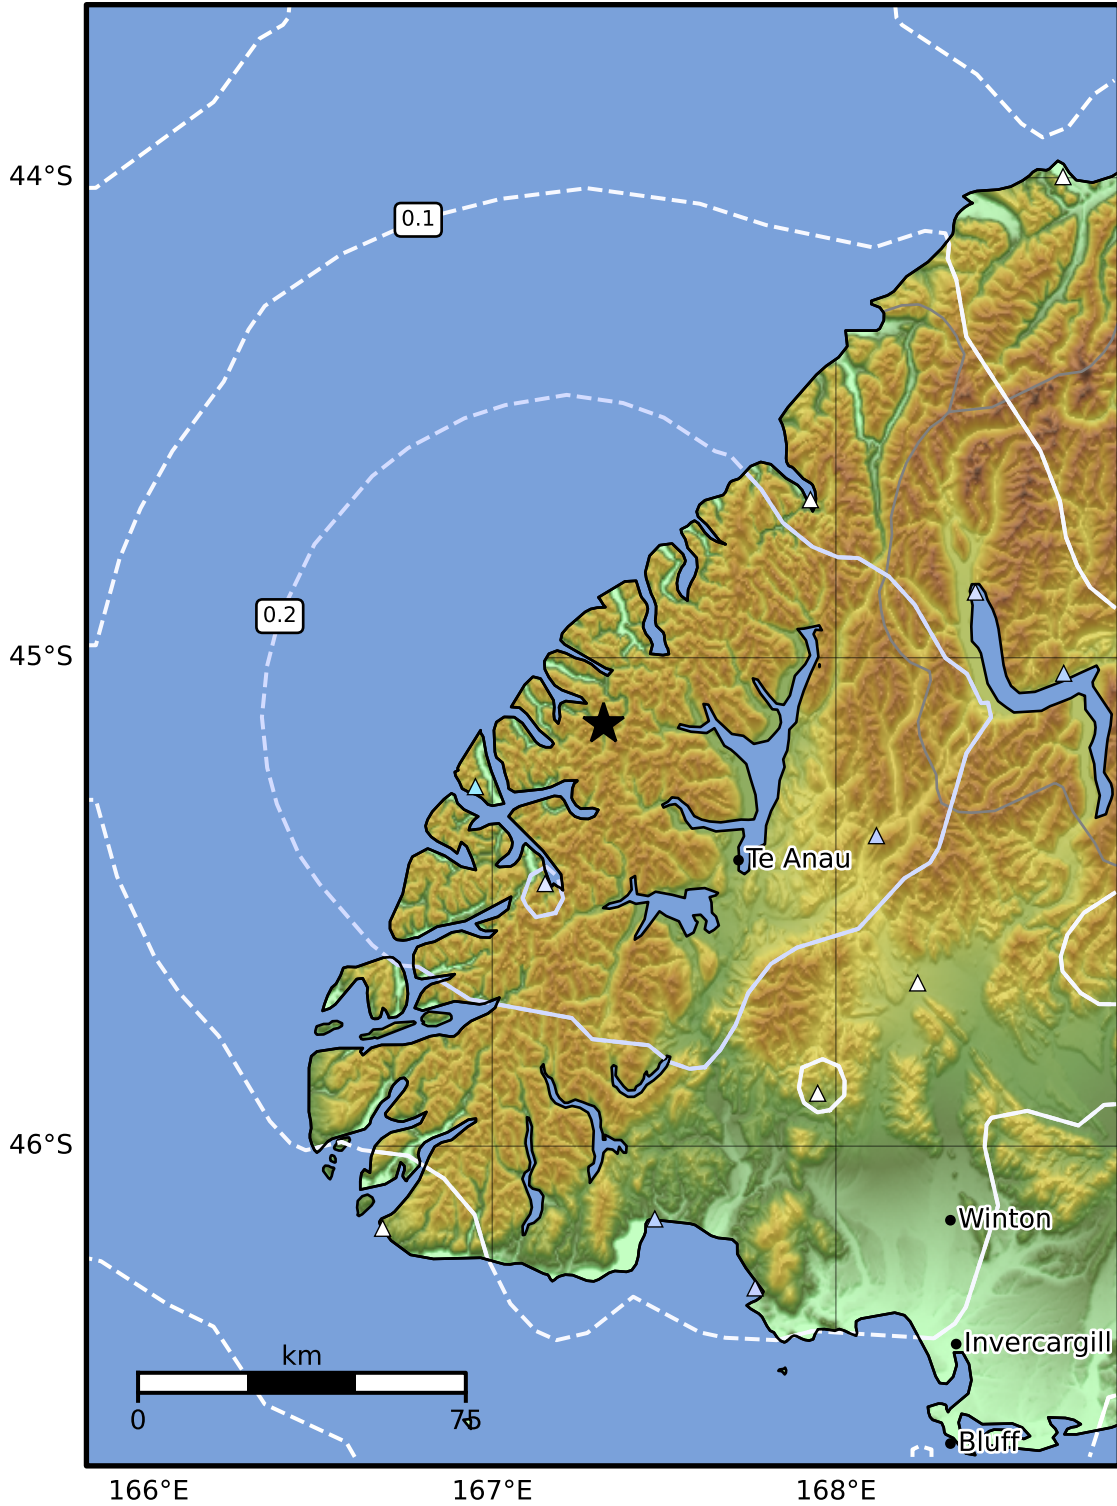

0.3 Second Peak Spectral Acceleration Map GNS Science
 ShakeMap: Fiordland

Nov 08, 2024 06:19:56 UTC M3.7 S45.14 E167.32 Depth: 65.9km ID:2024p843956

SA(0.3) (%g)	0.1	0.2	0.5	1	2	5	10	20	50	100	200
--------------	-----	-----	-----	---	---	---	----	----	----	-----	-----

Scale based on Moratalla et al.(2021) and Worden et al.(2012) Version 5: Processed 2024-11-08T07:21:23Z

△ Seismic Instrument ○ Reported Intensity ★ Epicenter