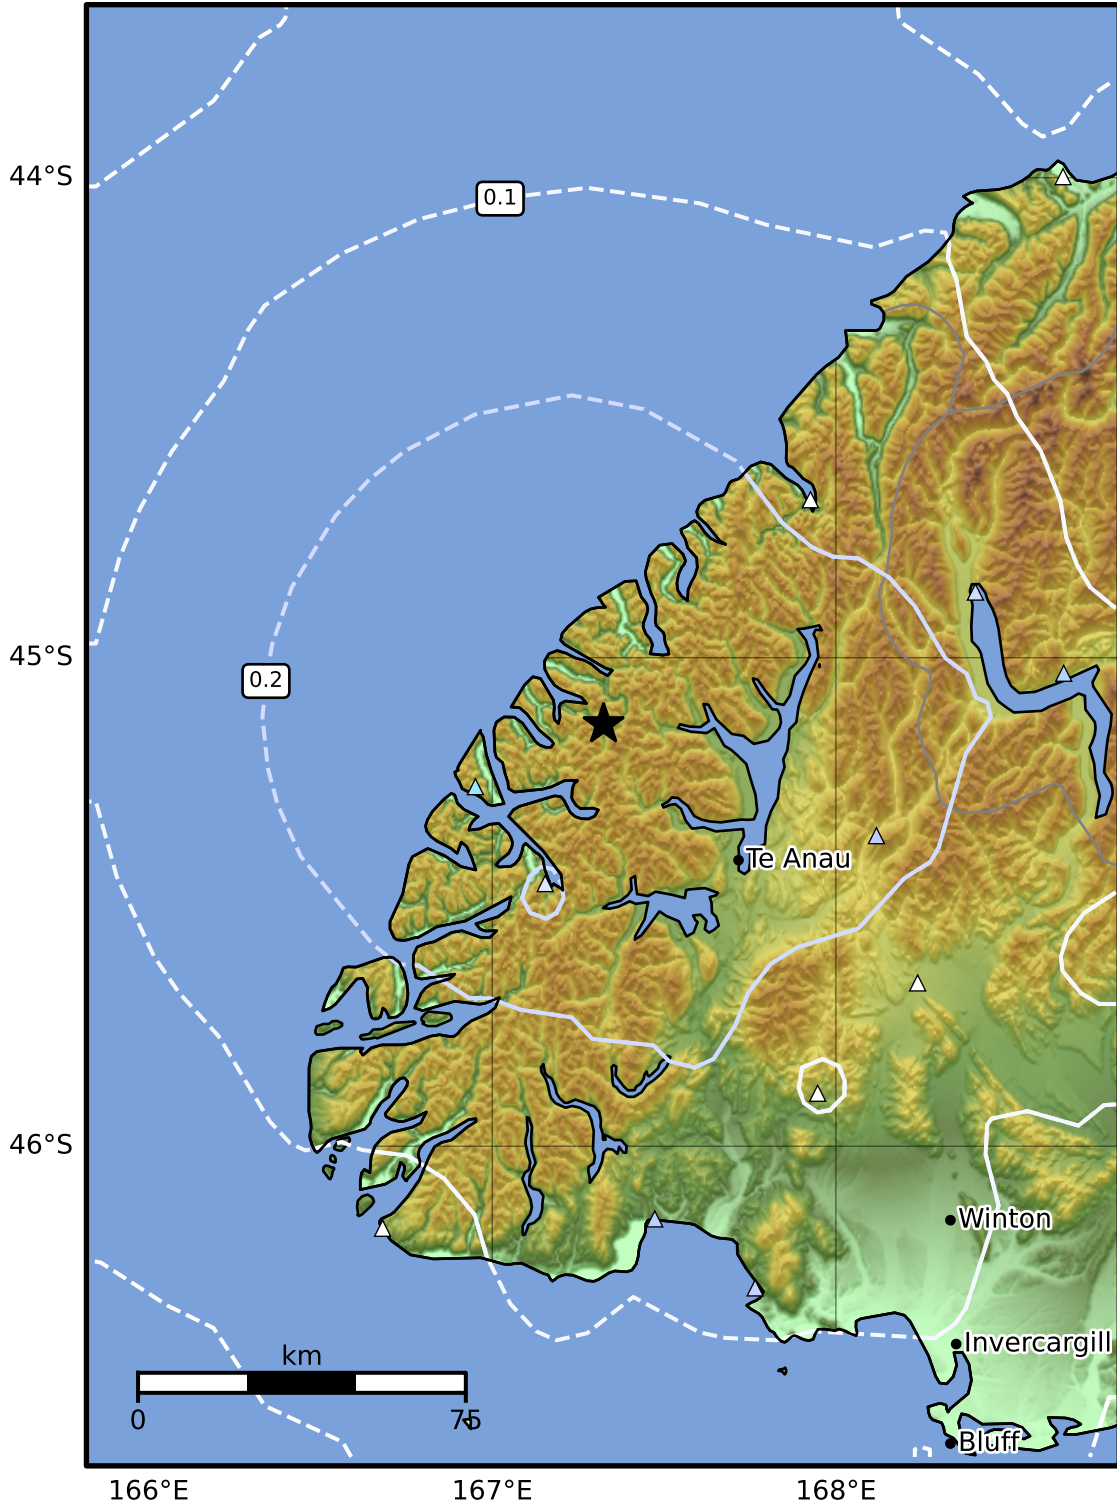

0.3 Second Peak Spectral Acceleration Map GNS Science  
ShakeMap: Fiordland

Nov 08, 2024 06:19:56 UTC M3.7 S45.14 E167.32 Depth: 65.9km ID:2024p843956

SA(0.3) (%g)	0.1	0.2	0.5	1	2	5	10	20	50	100	200
--------------	-----	-----	-----	---	---	---	----	----	----	-----	-----

Scale based on Moratalla et al.(2021) and Worden et al.(2012) Version 7: Processed 2024-11-08T09:21:21Z

△ Seismic Instrument ○ Reported Intensity ★ Epicenter