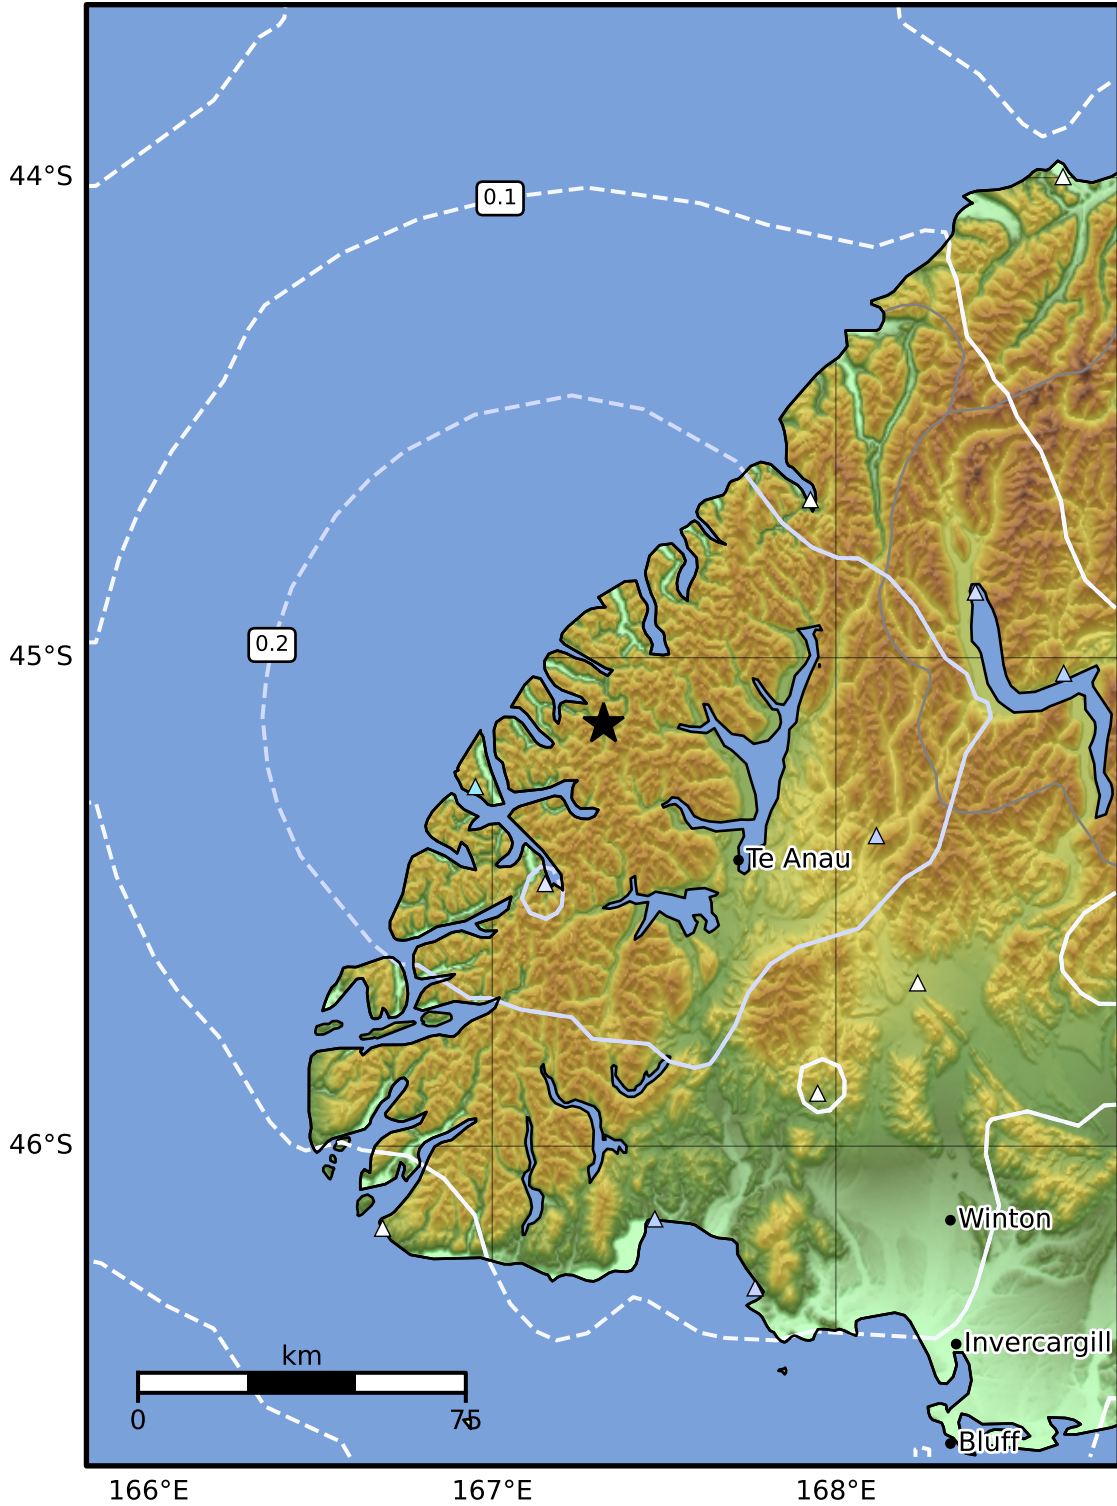

0.3 Second Peak Spectral Acceleration Map GNS Science
 ShakeMap: Fiordland

Nov 08, 2024 06:19:56 UTC M3.7 S45.14 E167.32 Depth: 65.9km ID:2024p843956

SA(0.3) (%g)	0.1	0.2	0.5	1	2	5	10	20	50	100	200
--------------	-----	-----	-----	---	---	---	----	----	----	-----	-----

Scale based on Moratalla et al.(2021) and Worden et al.(2012) Version 8: Processed 2024-11-08T12:21:20Z

△ Seismic Instrument ○ Reported Intensity ★ Epicenter