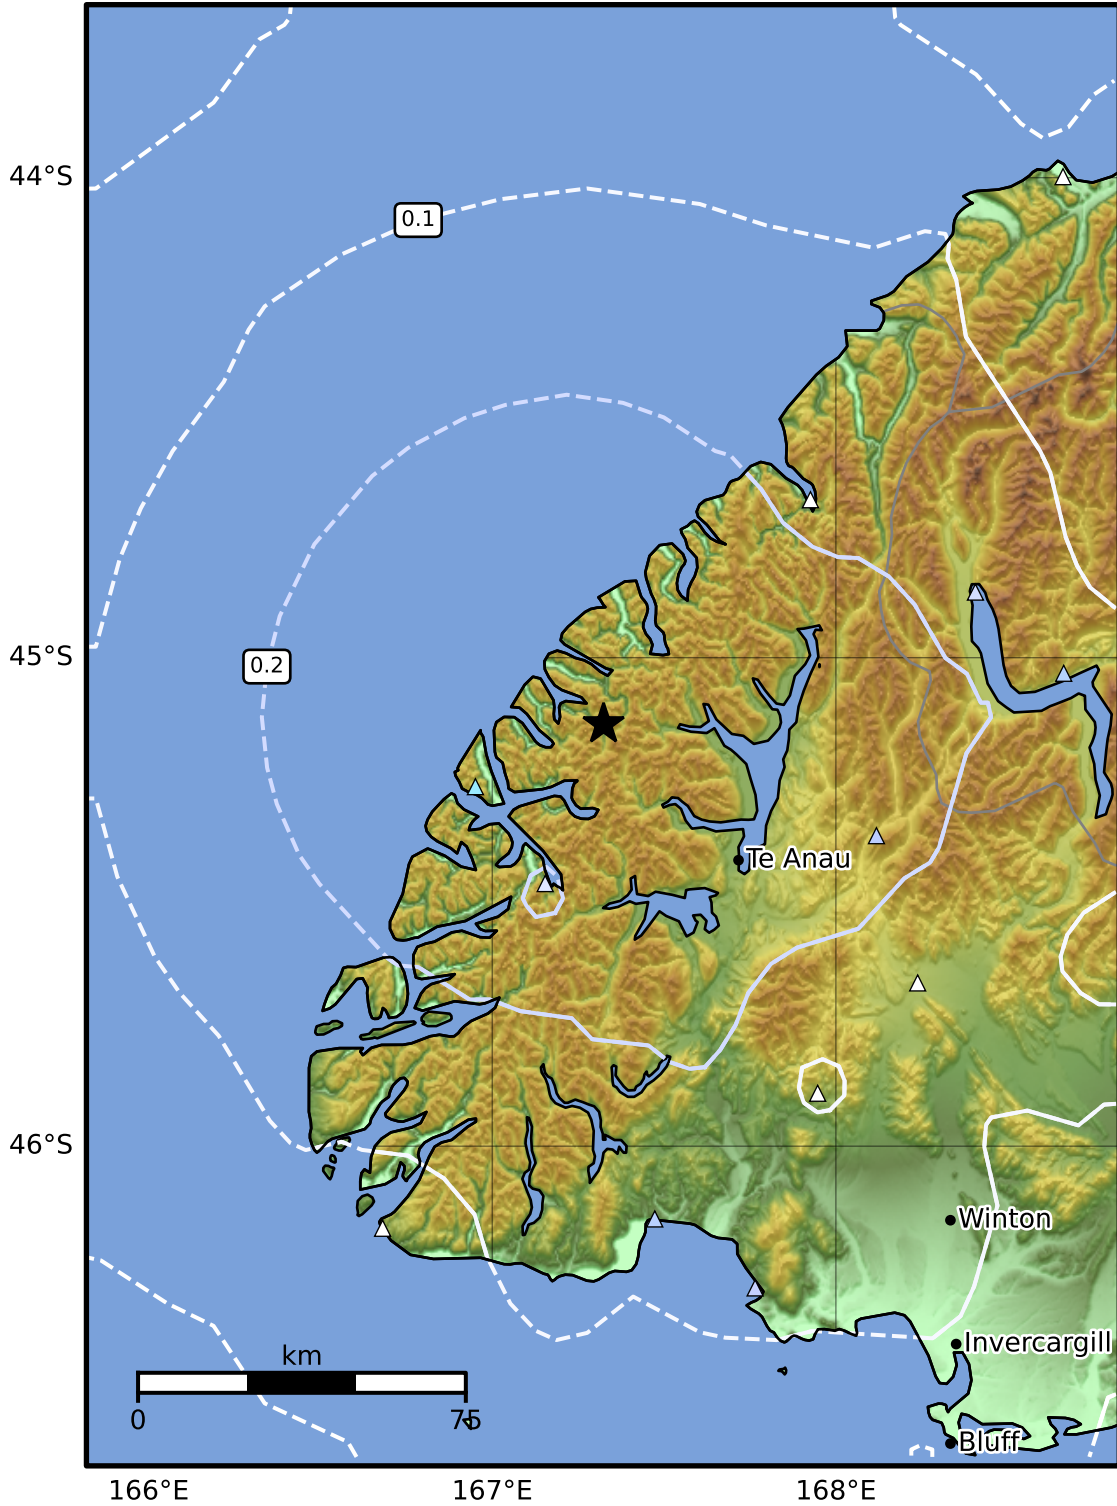

0.3 Second Peak Spectral Acceleration Map GNS Science  
 ShakeMap: Fiordland

Nov 08, 2024 06:19:56 UTC M3.7 S45.14 E167.32 Depth: 65.9km ID:2024p843956

SA(0.3) (%g)	0.1	0.2	0.5	1	2	5	10	20	50	100	200
--------------	-----	-----	-----	---	---	---	----	----	----	-----	-----

Scale based on Moratalla et al.(2021) and Worden et al.(2012) Version 9: Processed 2024-11-09T06:22:10Z  
 Δ Seismic Instrument ○ Reported Intensity ★ Epicenter