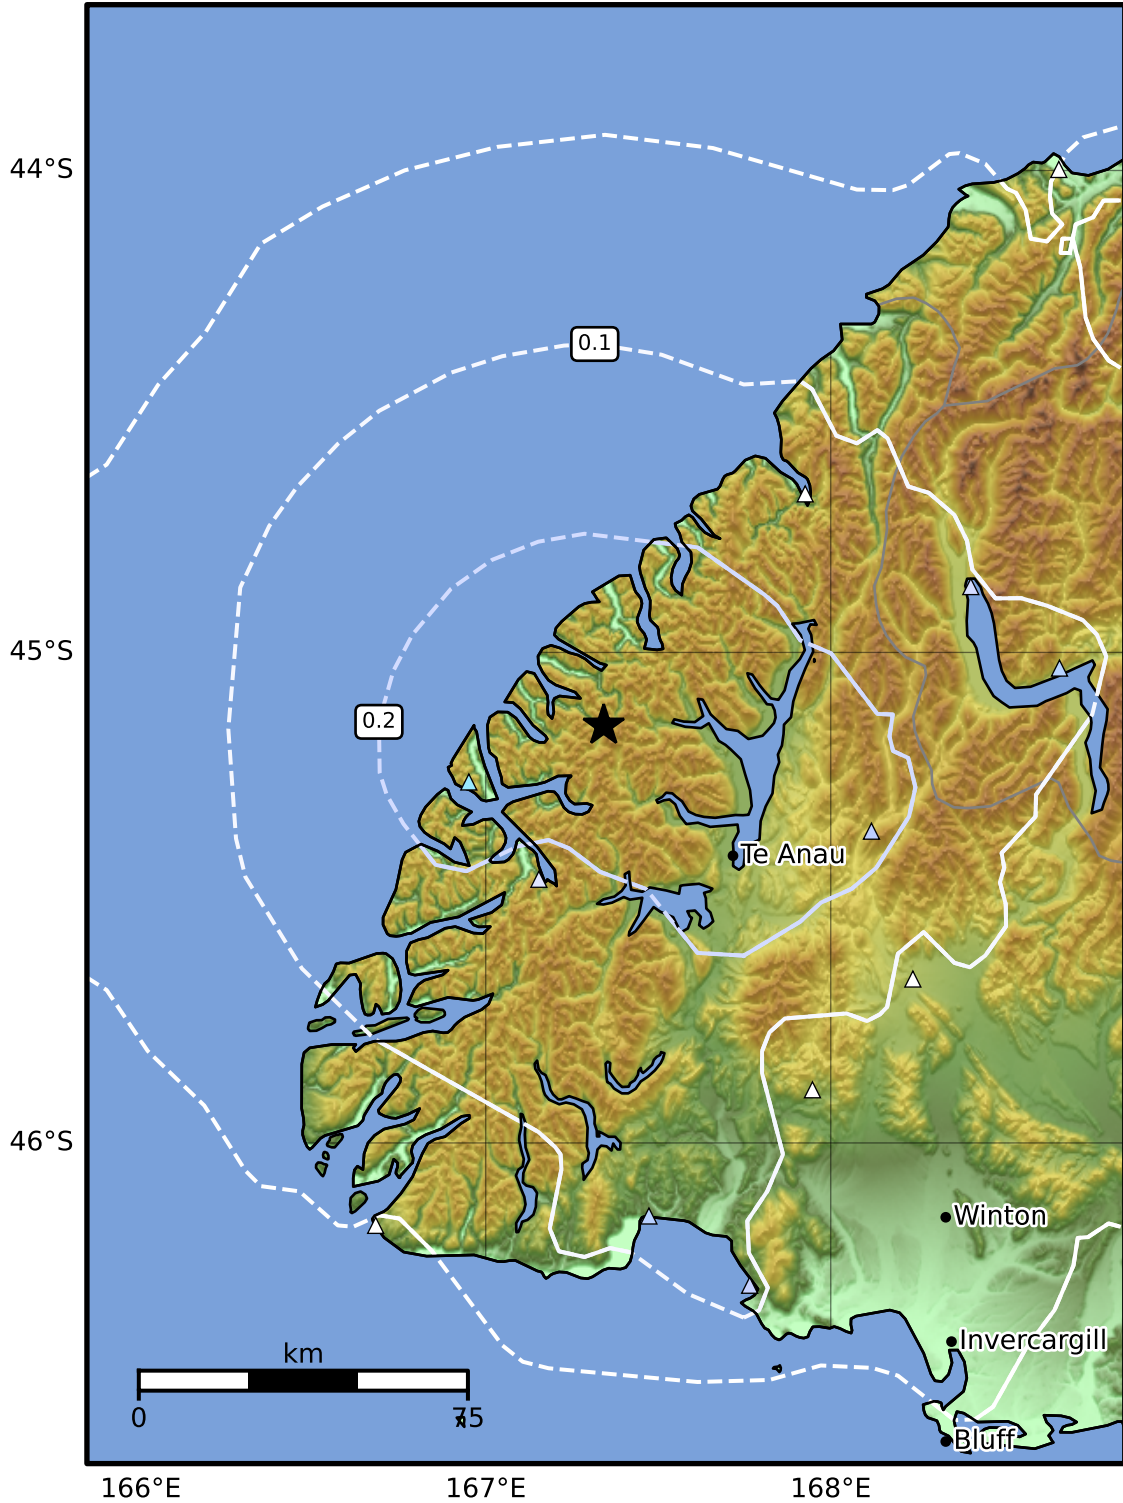

0.3 Second Peak Spectral Acceleration Map GNS Science  
 ShakeMap: Fiordland

Nov 08, 2024 06:19:56 UTC M3.7 S45.15 E167.34 Depth: 66.8km ID:2024p843956

SA(0.3) (%g)	0.1	0.2	0.5	1	2	5	10	20	50	100	200
--------------	-----	-----	-----	---	---	---	----	----	----	-----	-----

Scale based on Moratalla et al.(2021) and Worden et al.(2012) Version 10: Processed 2024-11-14T22:45:31Z

△ Seismic Instrument   ○ Reported Intensity   ★ Epicenter