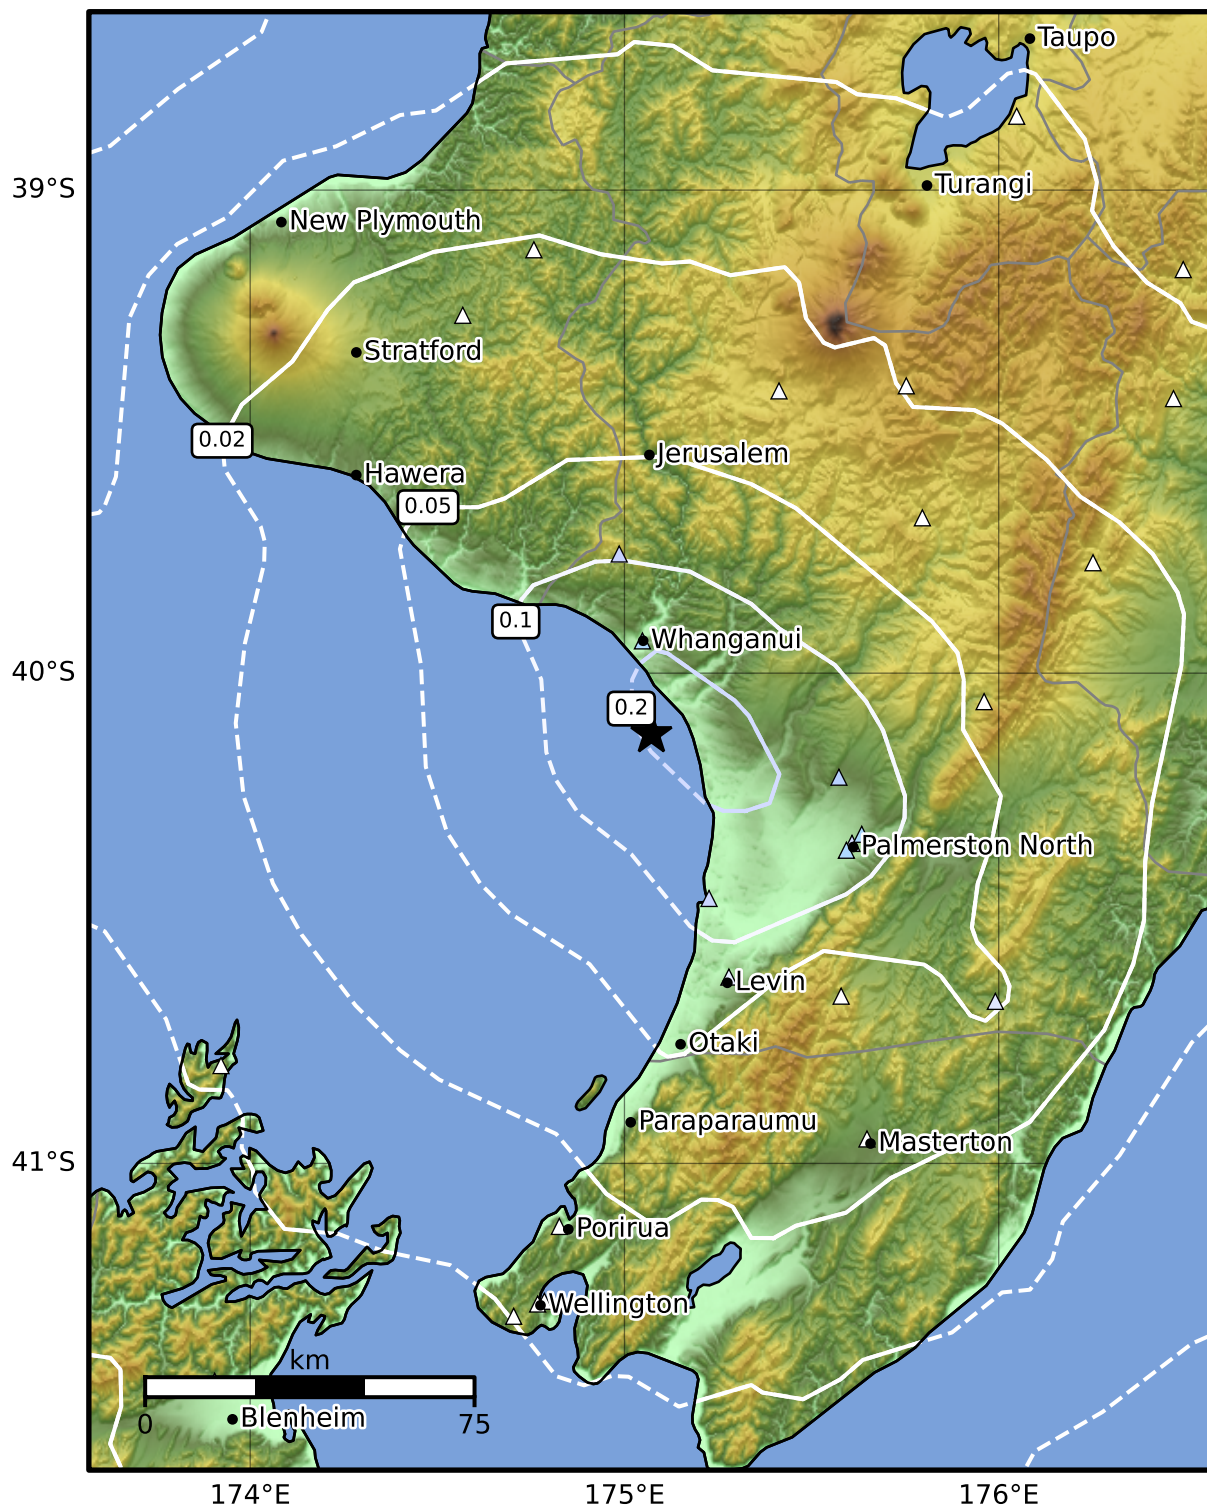

0.3 Second Peak Spectral Acceleration Map GNS Science
ShakeMap: Manawatu

Nov 08, 2024 20:18:36 UTC M3.3 S40.12 E175.07 Depth: 49.2km ID:2024p845530

SA(0.3) (%g)	0.1	0.2	0.5	1	2	5	10	20	50	100	200
---------------------	------------	------------	------------	----------	----------	----------	-----------	-----------	-----------	------------	------------

Scale based on Moratalla et al.(2021) and Worden et al.(2012) Version 1: Processed 2024-11-08T20:22:15Z
 △ Seismic Instrument ○ Reported Intensity ★ Epicenter