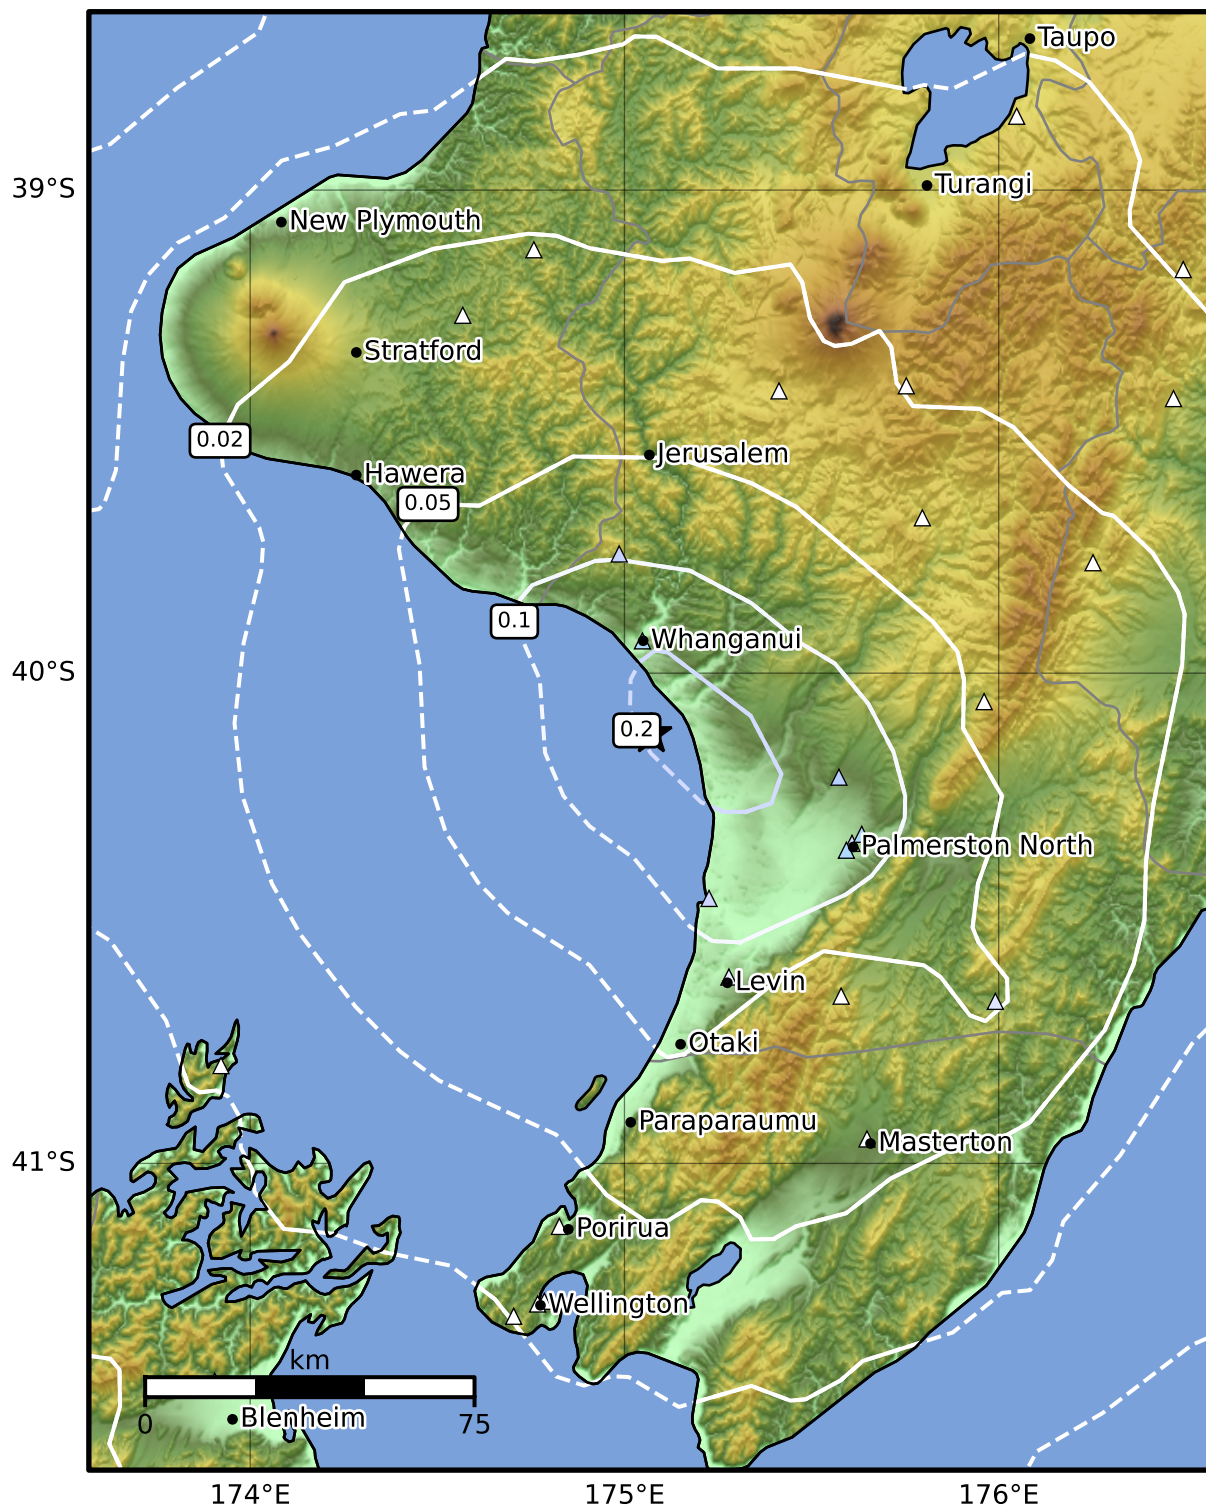

0.3 Second Peak Spectral Acceleration Map GNS Science
ShakeMap: Manawatu

Nov 08, 2024 20:18:36 UTC M3.3 S40.12 E175.07 Depth: 49.2km ID:2024p845530

SA(0.3) (%g)	0.1	0.2	0.5	1	2	5	10	20	50	100	200
---------------------	------------	------------	------------	----------	----------	----------	-----------	-----------	-----------	------------	------------

Scale based on Moratalla et al.(2021) and Worden et al.(2012) Version 3: Processed 2024-11-08T20:40:37Z
 △ Seismic Instrument ○ Reported Intensity ★ Epicenter