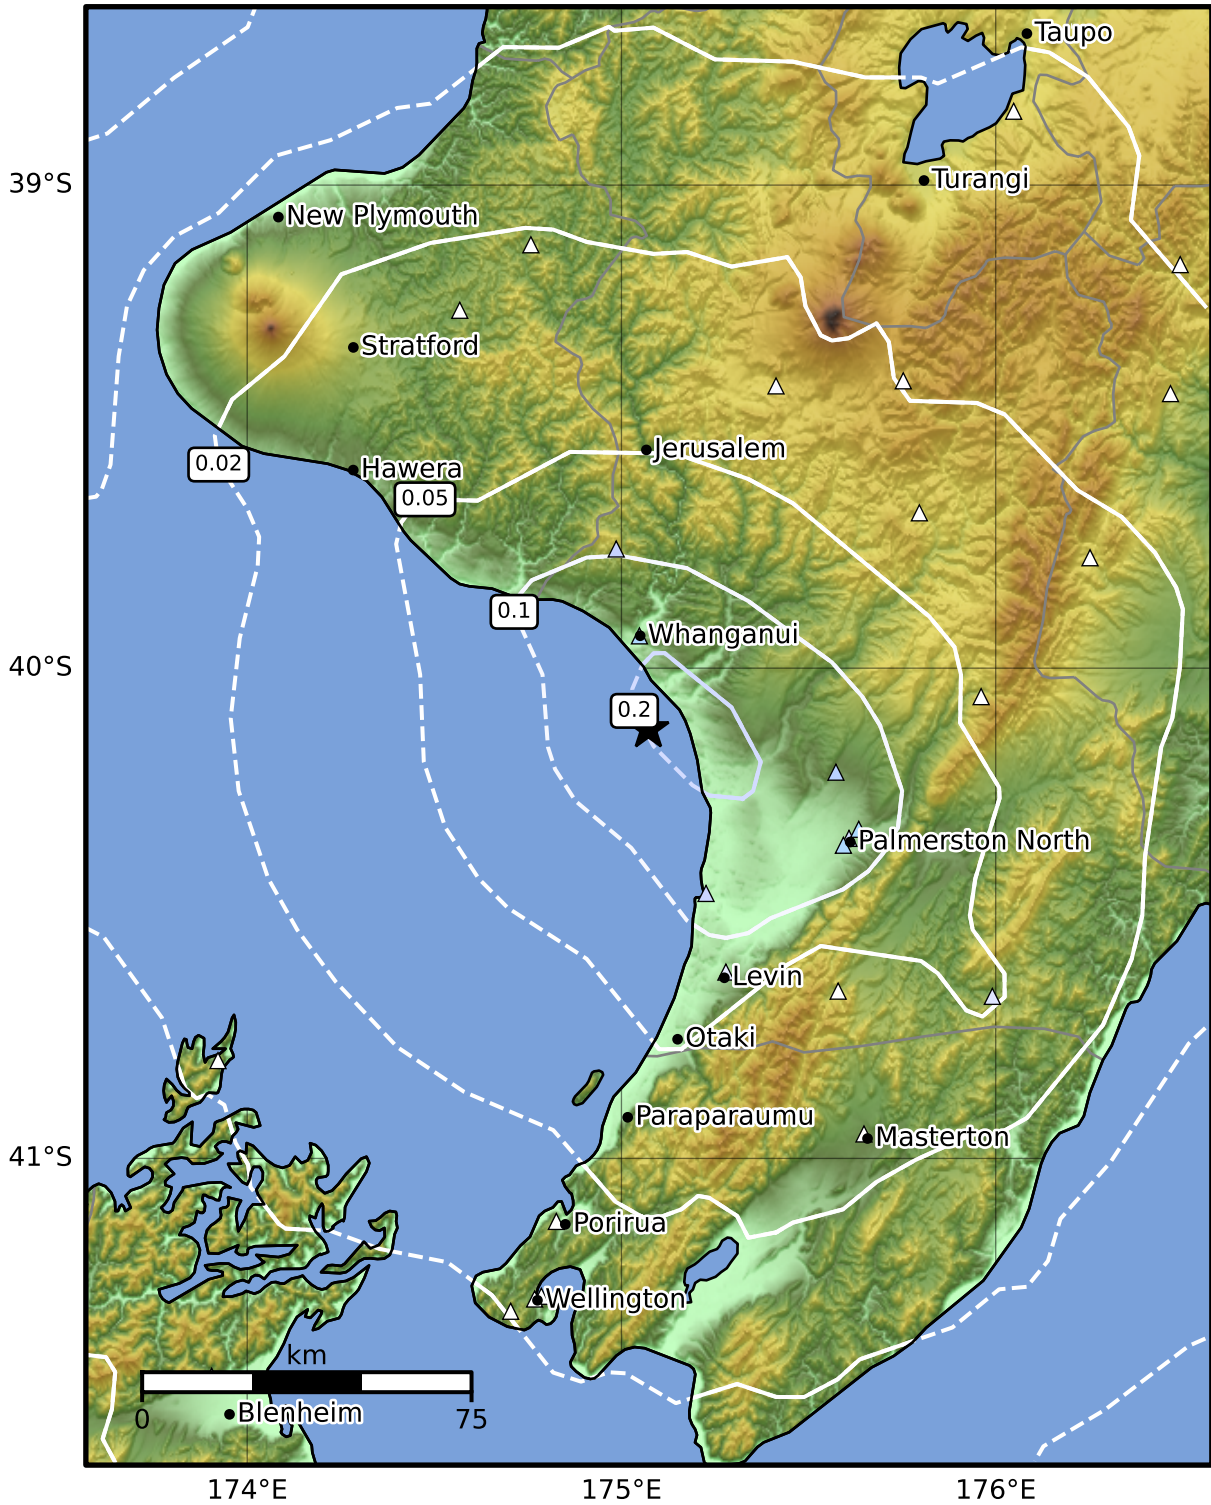

0.3 Second Peak Spectral Acceleration Map GNS Science

ShakeMap: Manawatu

Nov 08, 2024 20:18:36 UTC M3.3 S40.12 E175.07 Depth: 49.2km ID:2024p845530

SA(0.3) (%g)	0.1	0.2	0.5	1	2	5	10	20	50	100	200
---------------------	------------	------------	------------	----------	----------	----------	-----------	-----------	-----------	------------	------------

Scale based on Moratalla et al.(2021) and Worden et al.(2012) Version 4: Processed 2024-11-08T20:50:37Z

△ Seismic Instrument ○ Reported Intensity ★ Epicenter