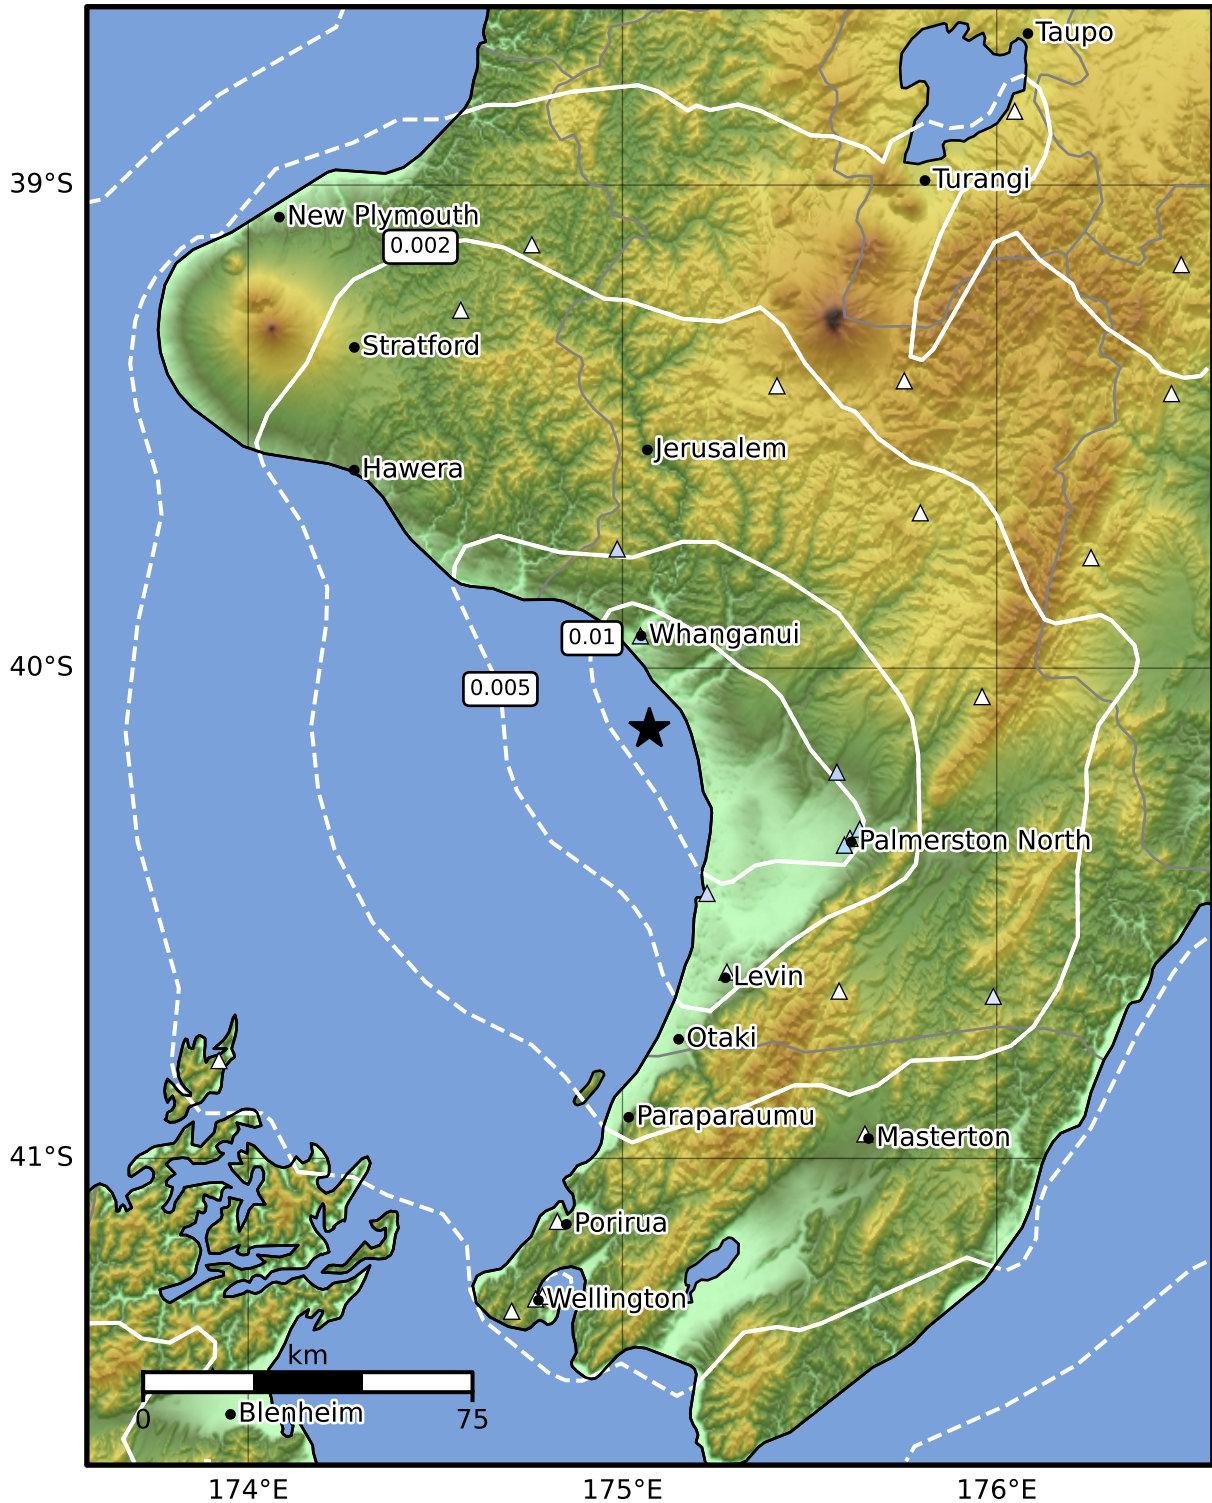

1.0 Second Peak Spectral Acceleration Map GNS Science

ShakeMap: Manawatu

Nov 08, 2024 20:18:36 UTC M3.3 S40.12 E175.07 Depth: 49.2km ID:2024p845530

Scale based on Moratalla et al.(2021) and Worden et al.(2012) Version 4: Processed 2024-11-08T20:50:37Z

△ Seismic Instrument ○ Reported Intensity ★ Epicenter