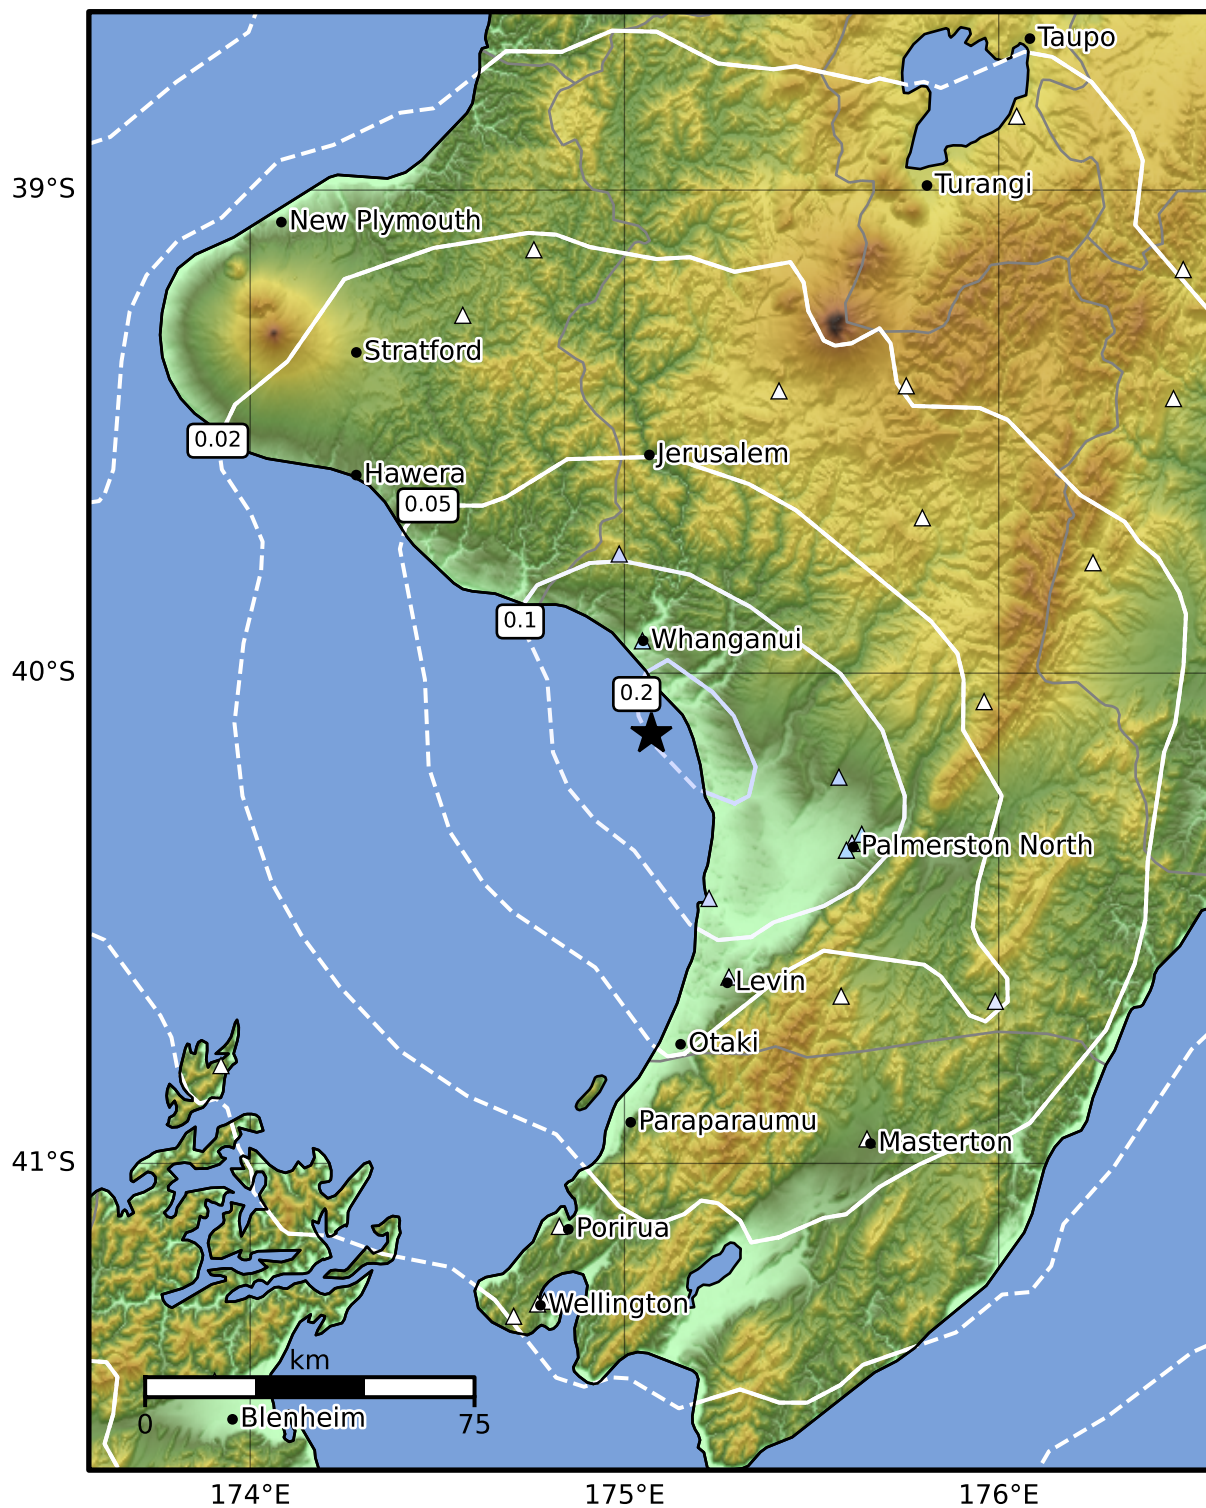

0.3 Second Peak Spectral Acceleration Map GNS Science
ShakeMap: Manawatu

Nov 08, 2024 20:18:36 UTC M3.3 S40.12 E175.07 Depth: 49.2km ID:2024p845530

SA(0.3) (%g)	0.1	0.2	0.5	1	2	5	10	20	50	100	200
---------------------	------------	------------	------------	----------	----------	----------	-----------	-----------	-----------	------------	------------

Scale based on Moratalla et al.(2021) and Worden et al.(2012) Version 5: Processed 2024-11-08T21:20:36Z
 Δ Seismic Instrument ○ Reported Intensity ★ Epicenter