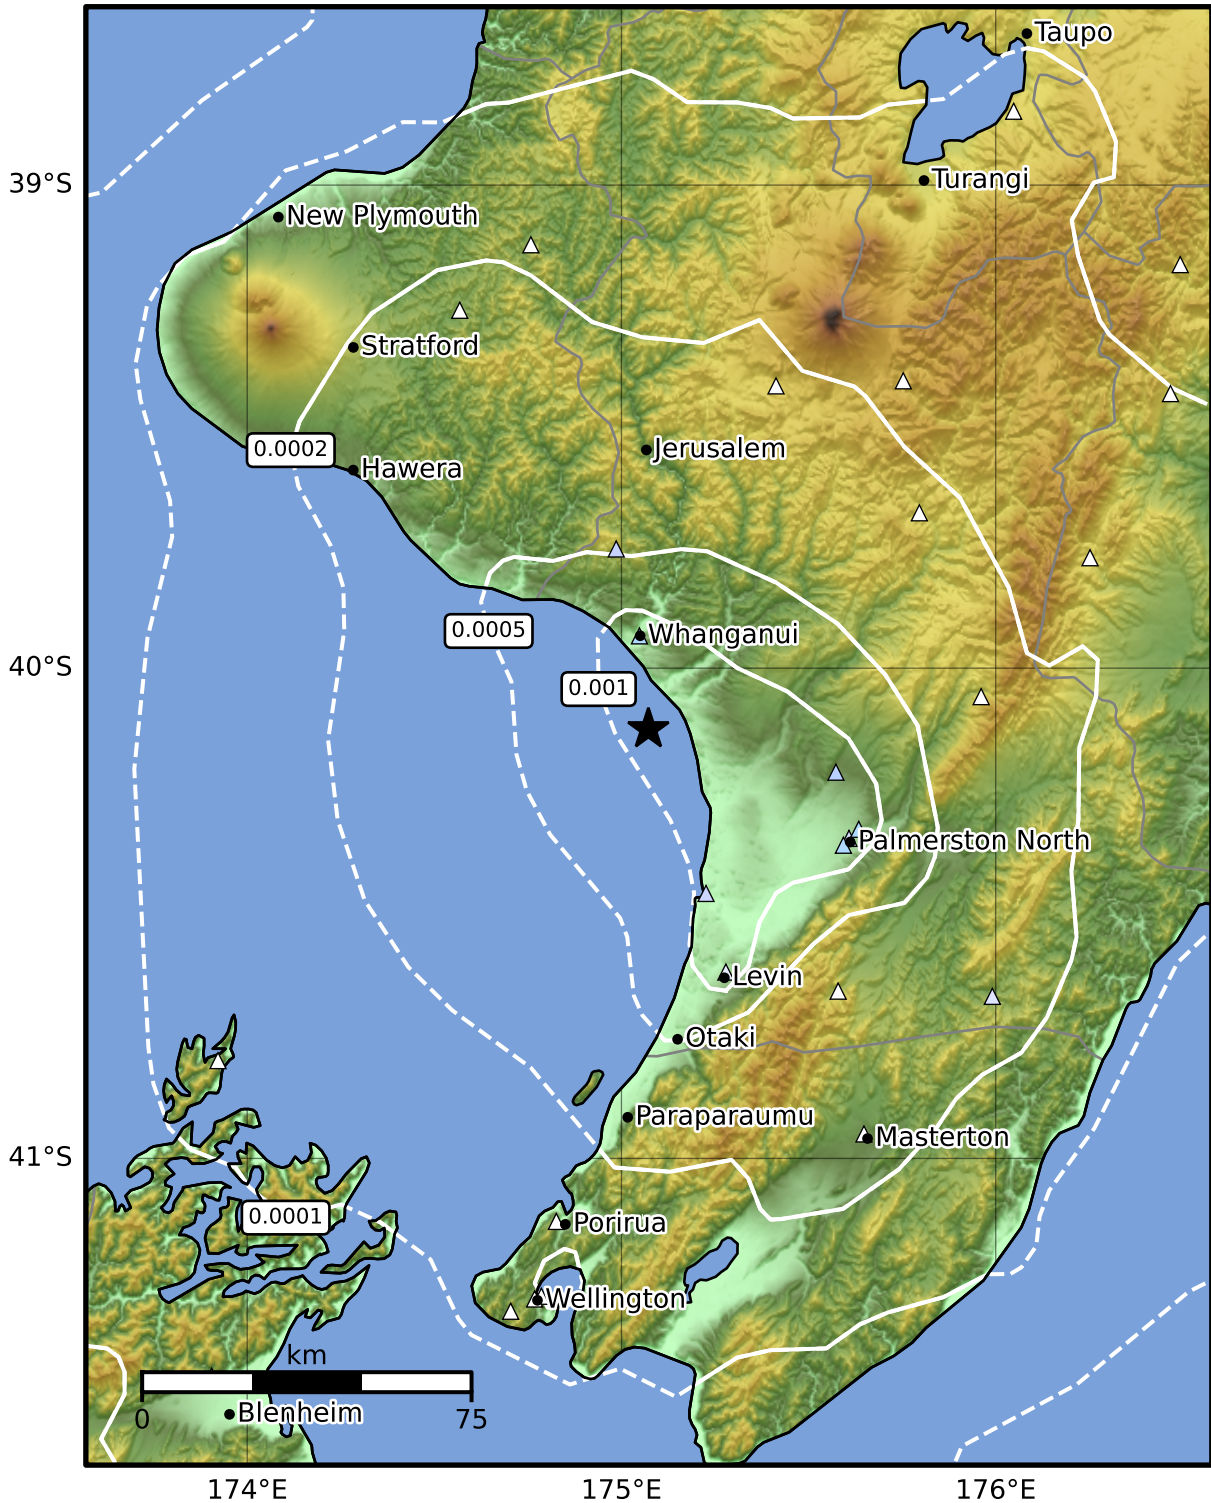

3.0 Second Peak Spectral Acceleration Map GNS Science

ShakeMap: Manawatu

Nov 08, 2024 20:18:36 UTC M3.3 S40.12 E175.07 Depth: 49.2km ID:2024p845530

Scale based on Moratalla et al.(2021) and Worden et al.(2012) Version 5: Processed 2024-11-08T21:20:36Z

△ Seismic Instrument ○ Reported Intensity ★ Epicenter