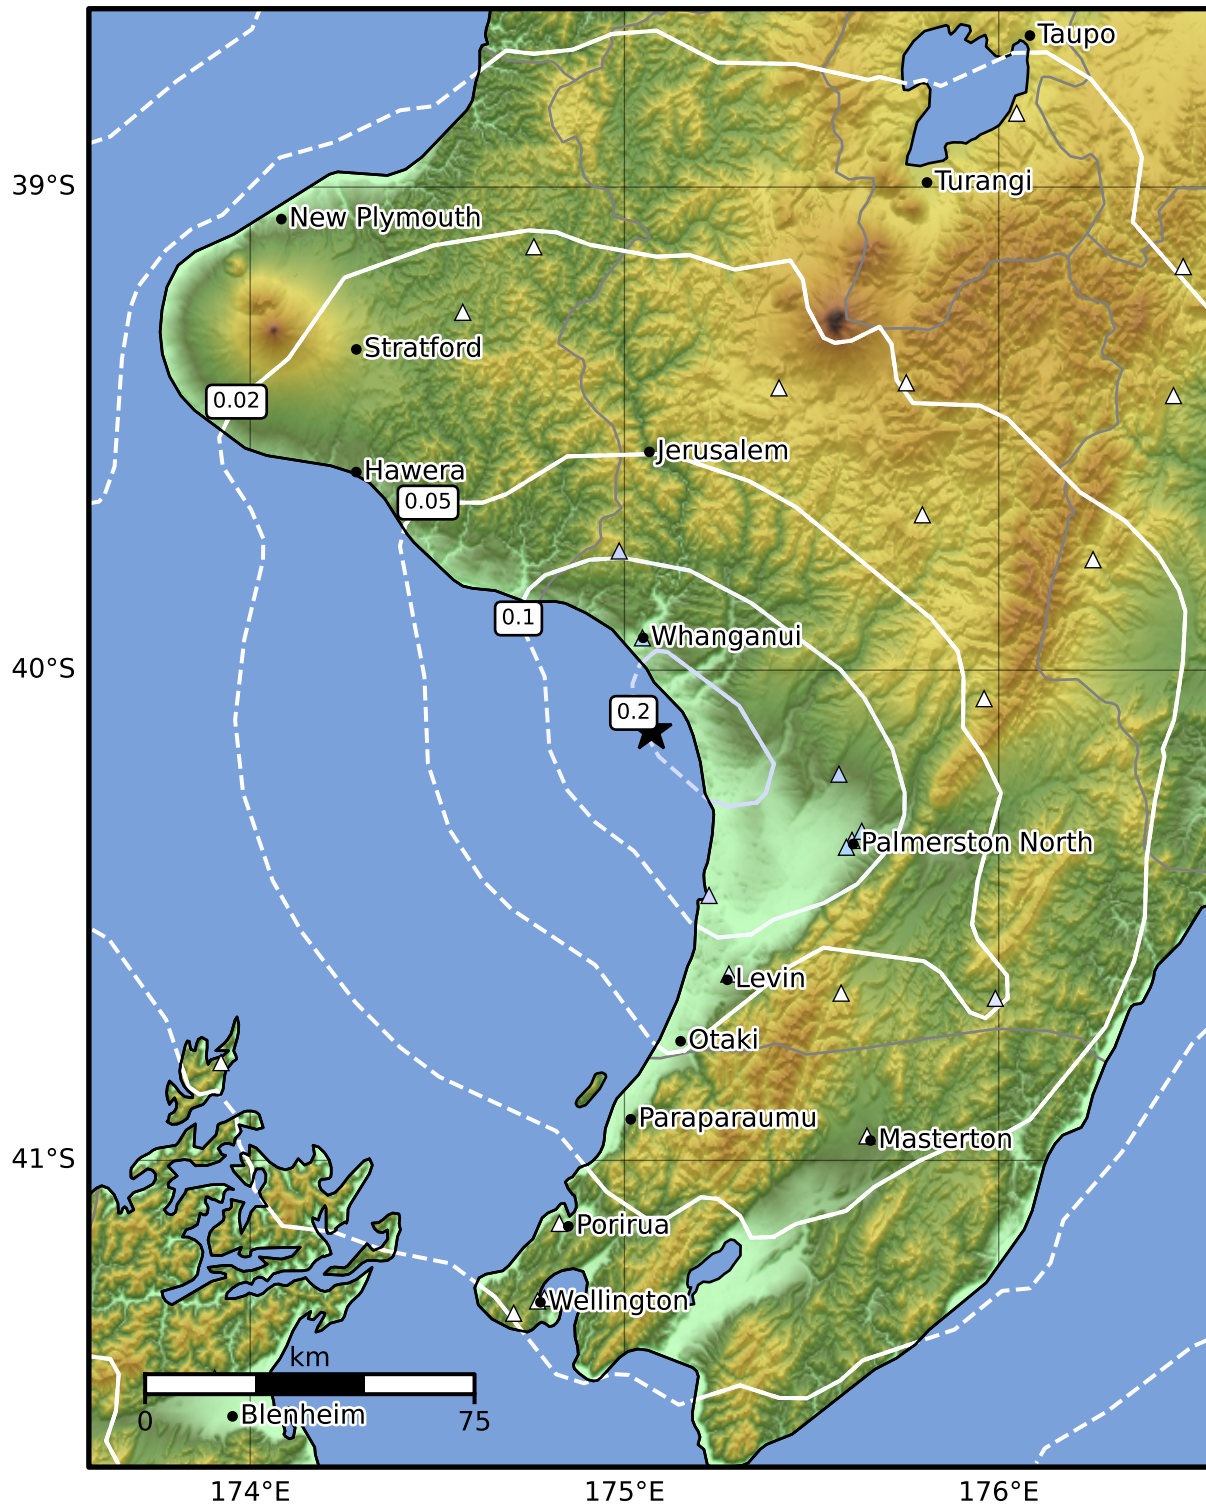

0.3 Second Peak Spectral Acceleration Map GNS Science
 ShakeMap: Manawatu

Nov 08, 2024 20:18:36 UTC M3.3 S40.12 E175.07 Depth: 49.2km ID:2024p845530

SA(0.3) (%g)	0.1	0.2	0.5	1	2	5	10	20	50	100	200
---------------------	------------	------------	------------	----------	----------	----------	-----------	-----------	-----------	------------	------------

Scale based on Moratalla et al.(2021) and Worden et al.(2012) Version 6: Processed 2024-11-08T22:20:36Z
 Δ Seismic Instrument ○ Reported Intensity ★ Epicenter