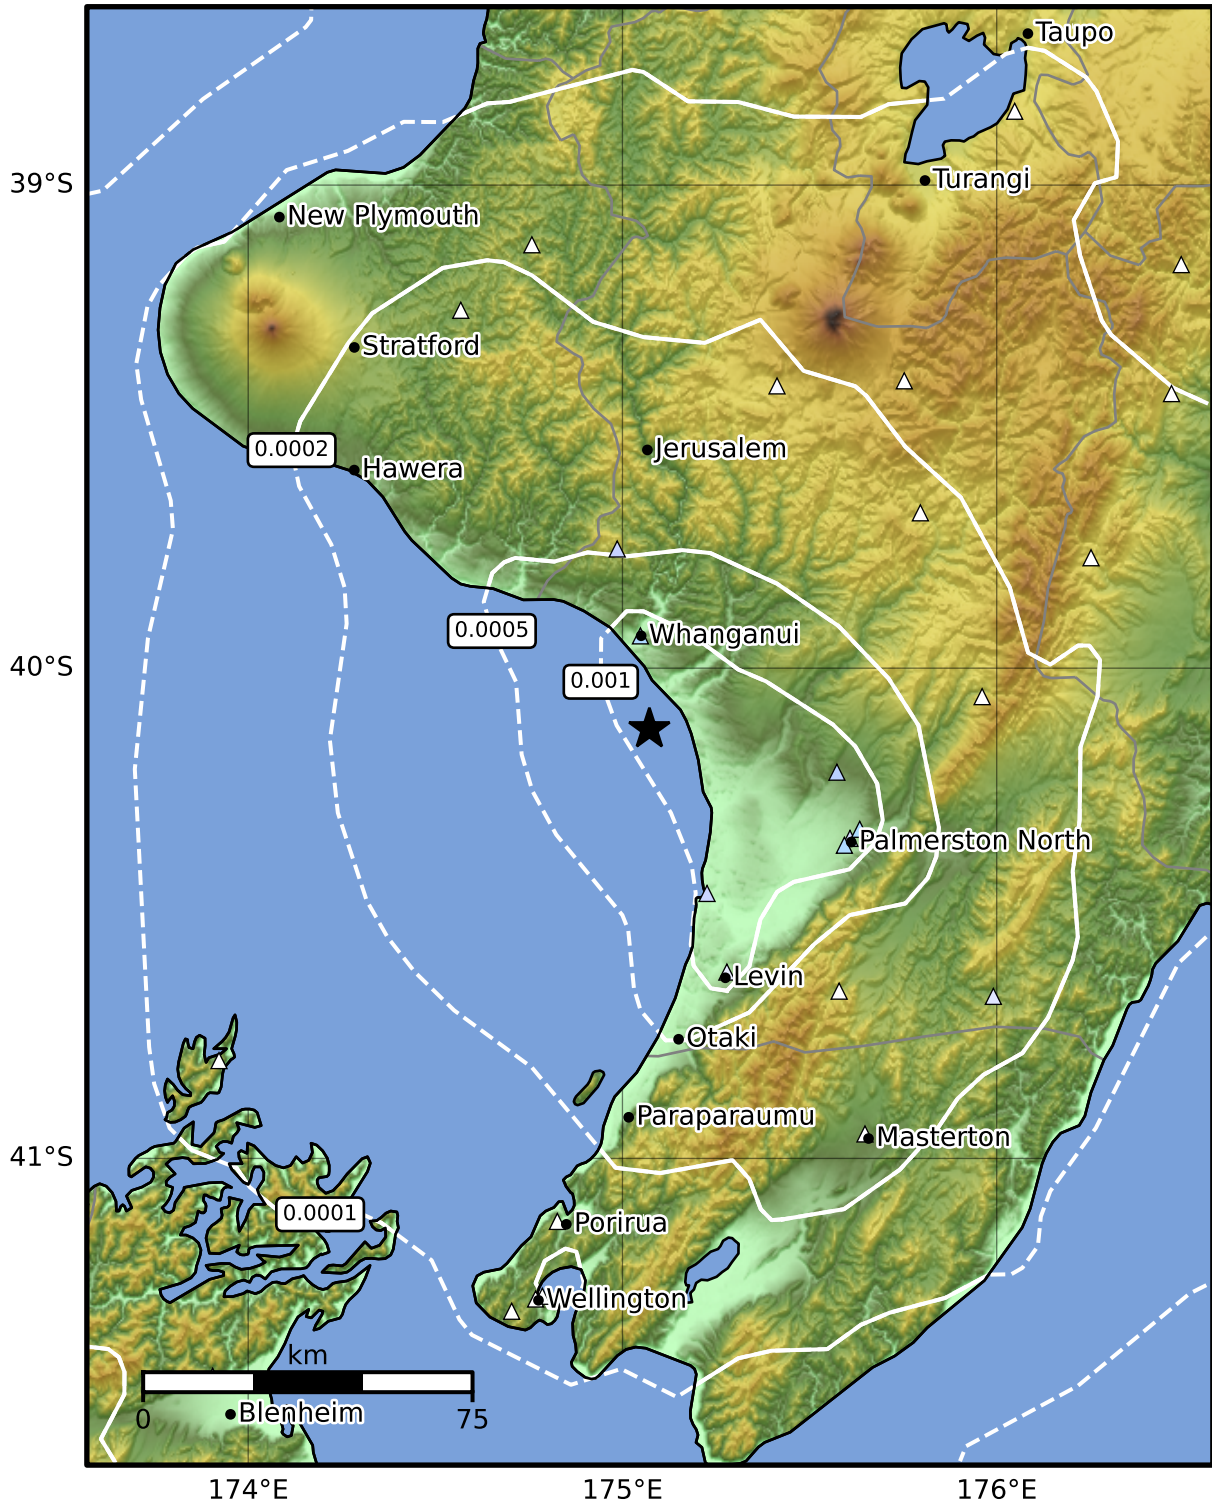

3.0 Second Peak Spectral Acceleration Map GNS Science

ShakeMap: Manawatu

Nov 08, 2024 20:18:36 UTC M3.3 S40.12 E175.07 Depth: 49.2km ID:2024p845530

Scale based on Moratalla et al.(2021) and Worden et al.(2012) Version 7: Processed 2024-11-08T23:20:37Z

△ Seismic Instrument ○ Reported Intensity ★ Epicenter