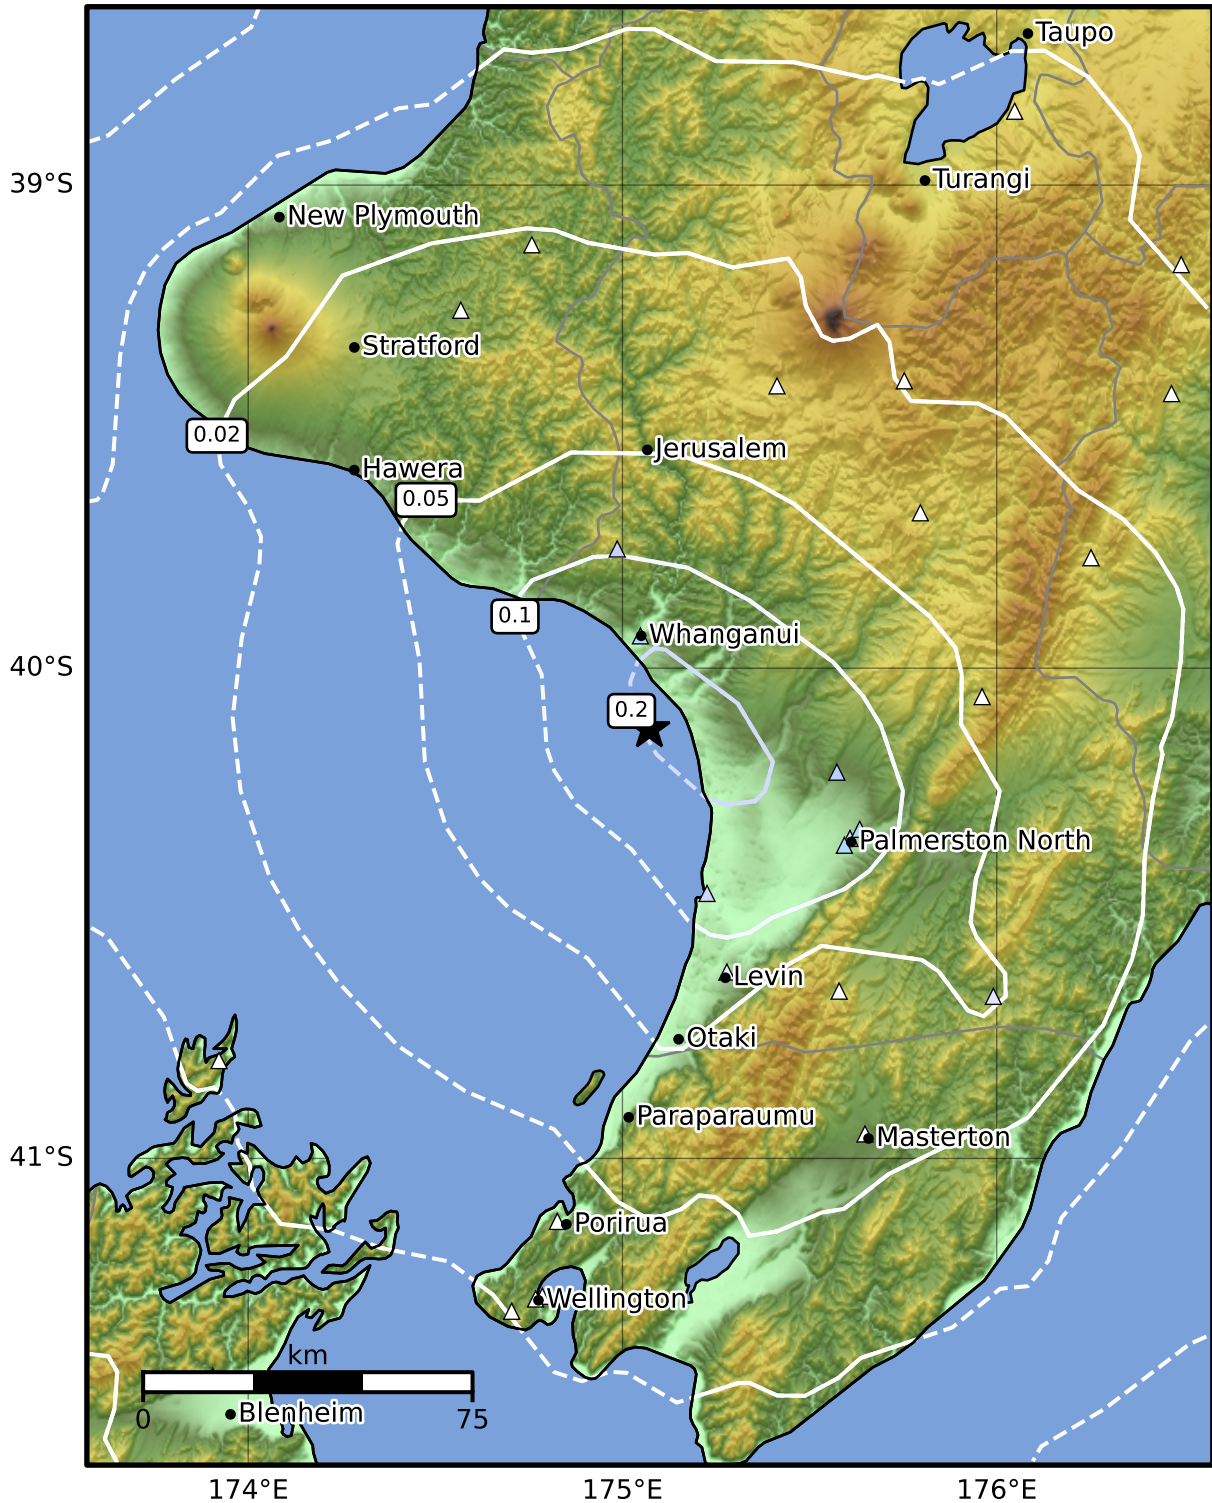

0.3 Second Peak Spectral Acceleration Map GNS Science
ShakeMap: Manawatu

Nov 08, 2024 20:18:36 UTC M3.3 S40.12 E175.07 Depth: 49.2km ID:2024p845530

SA(0.3) (%g)	0.1	0.2	0.5	1	2	5	10	20	50	100	200
---------------------	------------	------------	------------	----------	----------	----------	-----------	-----------	-----------	------------	------------

Scale based on Moratalla et al.(2021) and Worden et al.(2012) Version 8: Processed 2024-11-09T02:20:35Z
 △ Seismic Instrument ○ Reported Intensity ★ Epicenter