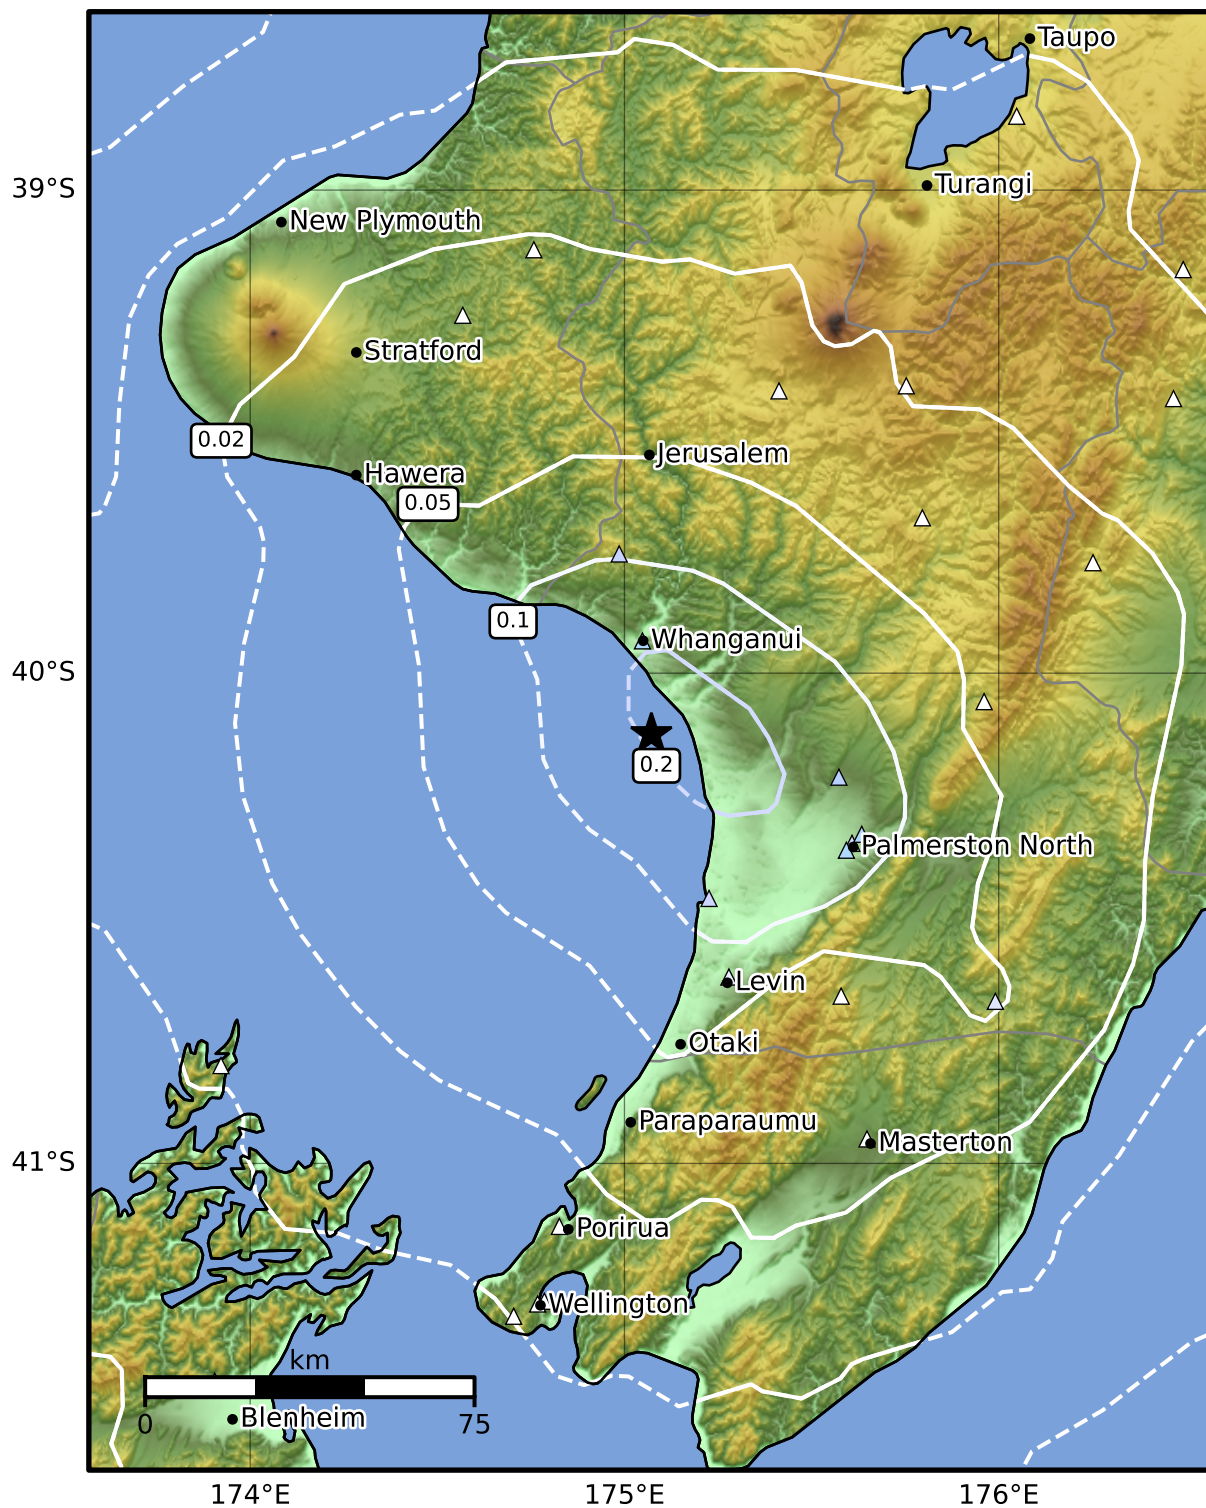

0.3 Second Peak Spectral Acceleration Map GNS Science
ShakeMap: Manawatu

Nov 08, 2024 20:18:36 UTC M3.3 S40.12 E175.07 Depth: 49.2km ID:2024p845530

SA(0.3) (%g)	0.1	0.2	0.5	1	2	5	10	20	50	100	200
---------------------	------------	------------	------------	----------	----------	----------	-----------	-----------	-----------	------------	------------

Scale based on Moratalla et al.(2021) and Worden et al.(2012) Version 9: Processed 2024-11-09T20:21:24Z
 Δ Seismic Instrument ○ Reported Intensity ★ Epicenter