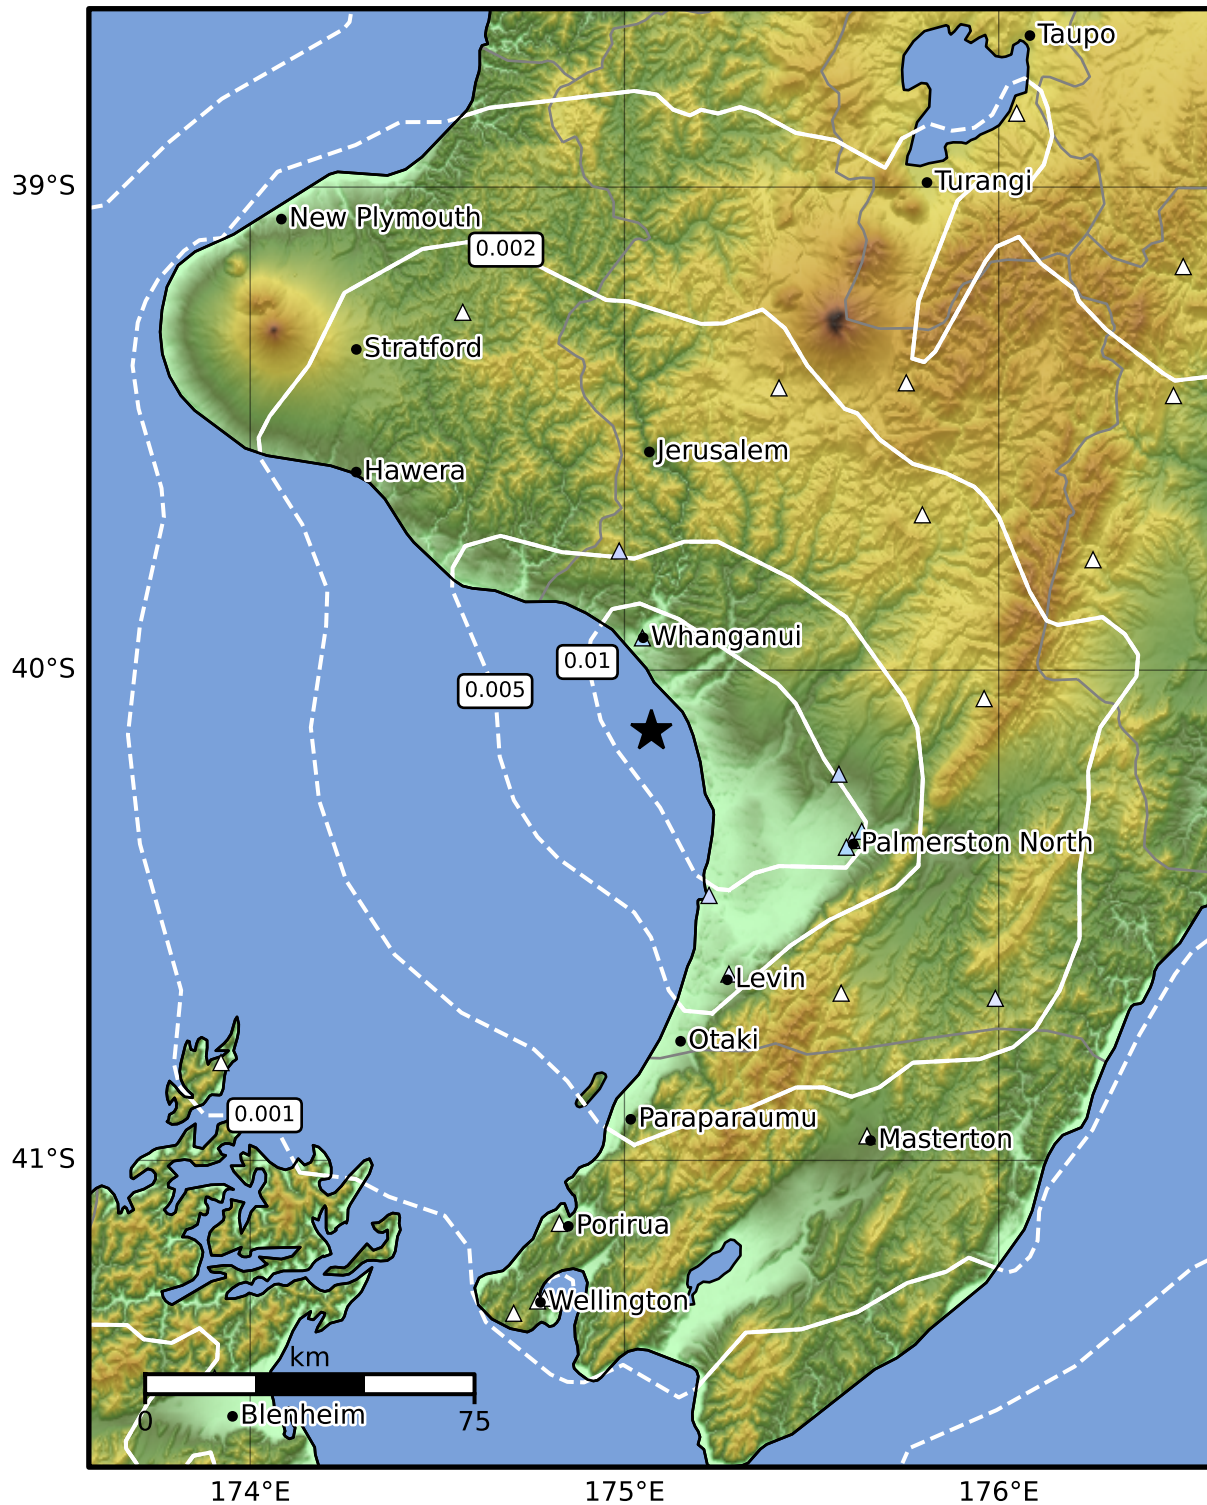

1.0 Second Peak Spectral Acceleration Map GNS Science
 ShakeMap: Manawatu

Nov 08, 2024 20:18:36 UTC M3.3 S40.12 E175.07 Depth: 49.2km ID:2024p845530

Scale based on Moratalla et al.(2021) and Worden et al.(2012) Version 9: Processed 2024-11-09T20:21:24Z
 △ Seismic Instrument ○ Reported Intensity ★ Epicenter