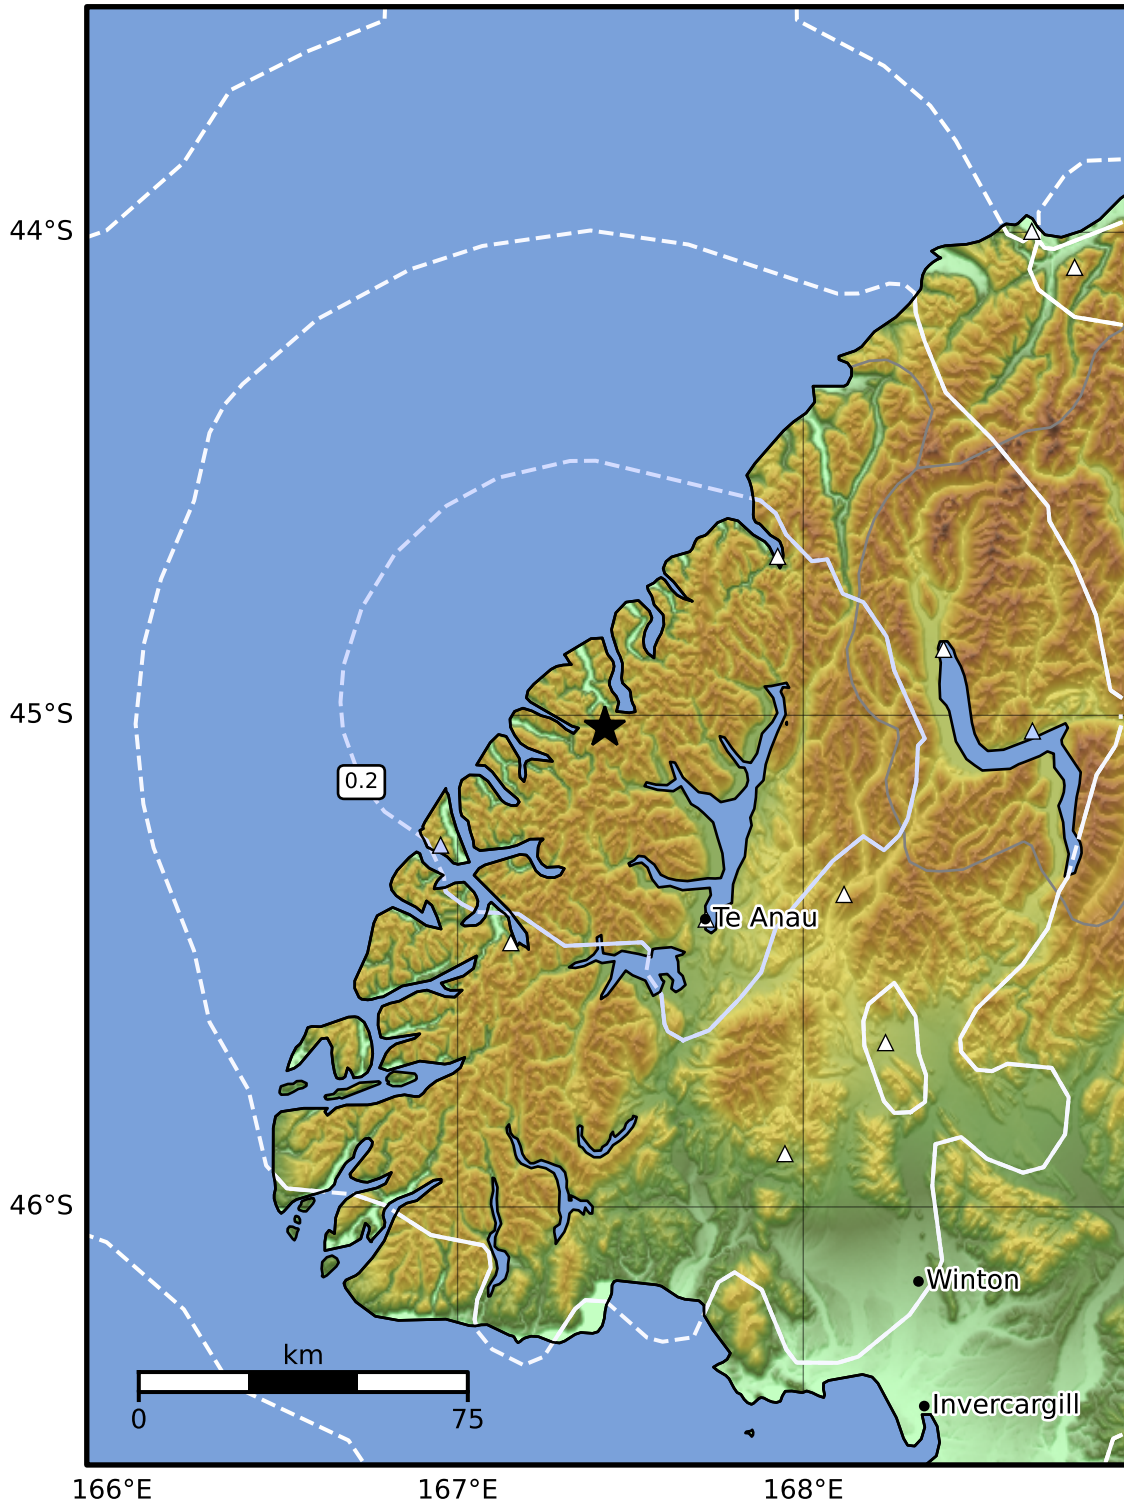

0.3 Second Peak Spectral Acceleration Map GNS Science
ShakeMap: Fiordland

Nov 09, 2024 20:15:22 UTC M3.4 S45.02 E167.43 Depth: 80.4km ID:2024p848227

SA(0.3) (%g)	0.1	0.2	0.5	1	2	5	10	20	50	100	200
--------------	-----	-----	-----	---	---	---	----	----	----	-----	-----

Scale based on Moratalla et al.(2021) and Worden et al.(2012) Version 5: Processed 2024-11-09T22:16:46Z

△ Seismic Instrument ○ Reported Intensity ★ Epicenter