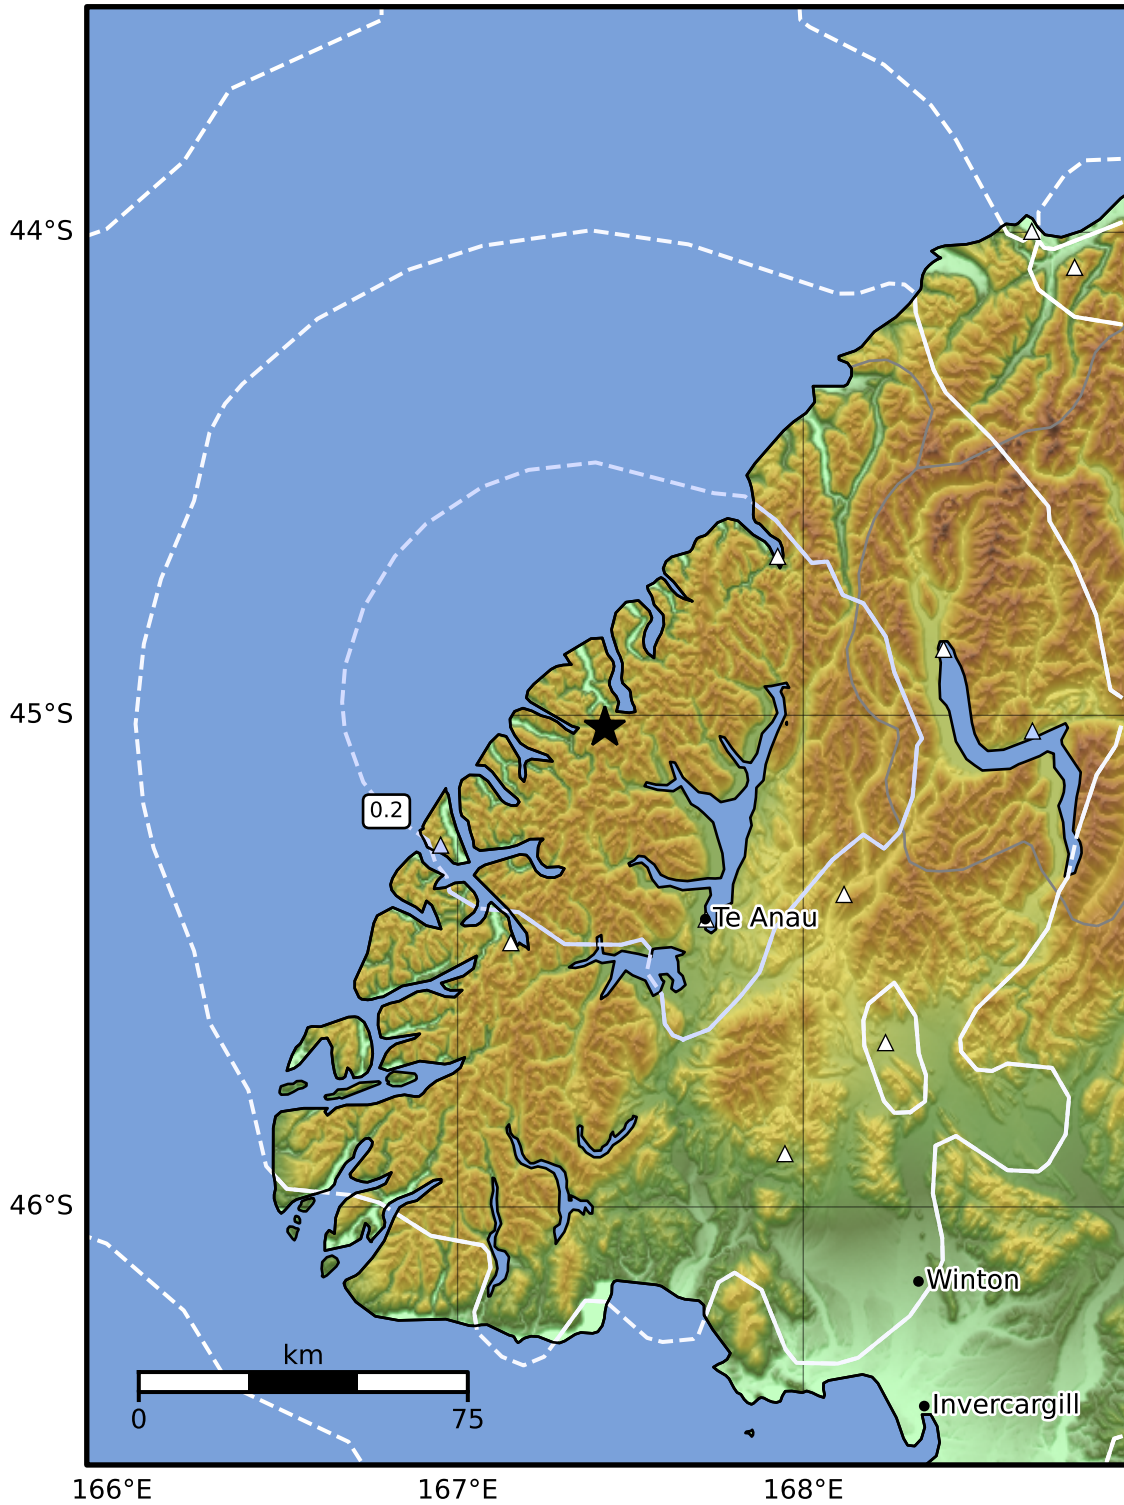

0.3 Second Peak Spectral Acceleration Map GNS Science
ShakeMap: Fiordland

Nov 09, 2024 20:15:22 UTC M3.4 S45.02 E167.43 Depth: 80.4km ID:2024p848227

SA(0.3) (%g)	0.1	0.2	0.5	1	2	5	10	20	50	100	200
--------------	-----	-----	-----	---	---	---	----	----	----	-----	-----

Scale based on Moratalla et al.(2021) and Worden et al.(2012) Version 6: Processed 2024-11-09T23:16:45Z

△ Seismic Instrument ○ Reported Intensity ★ Epicenter