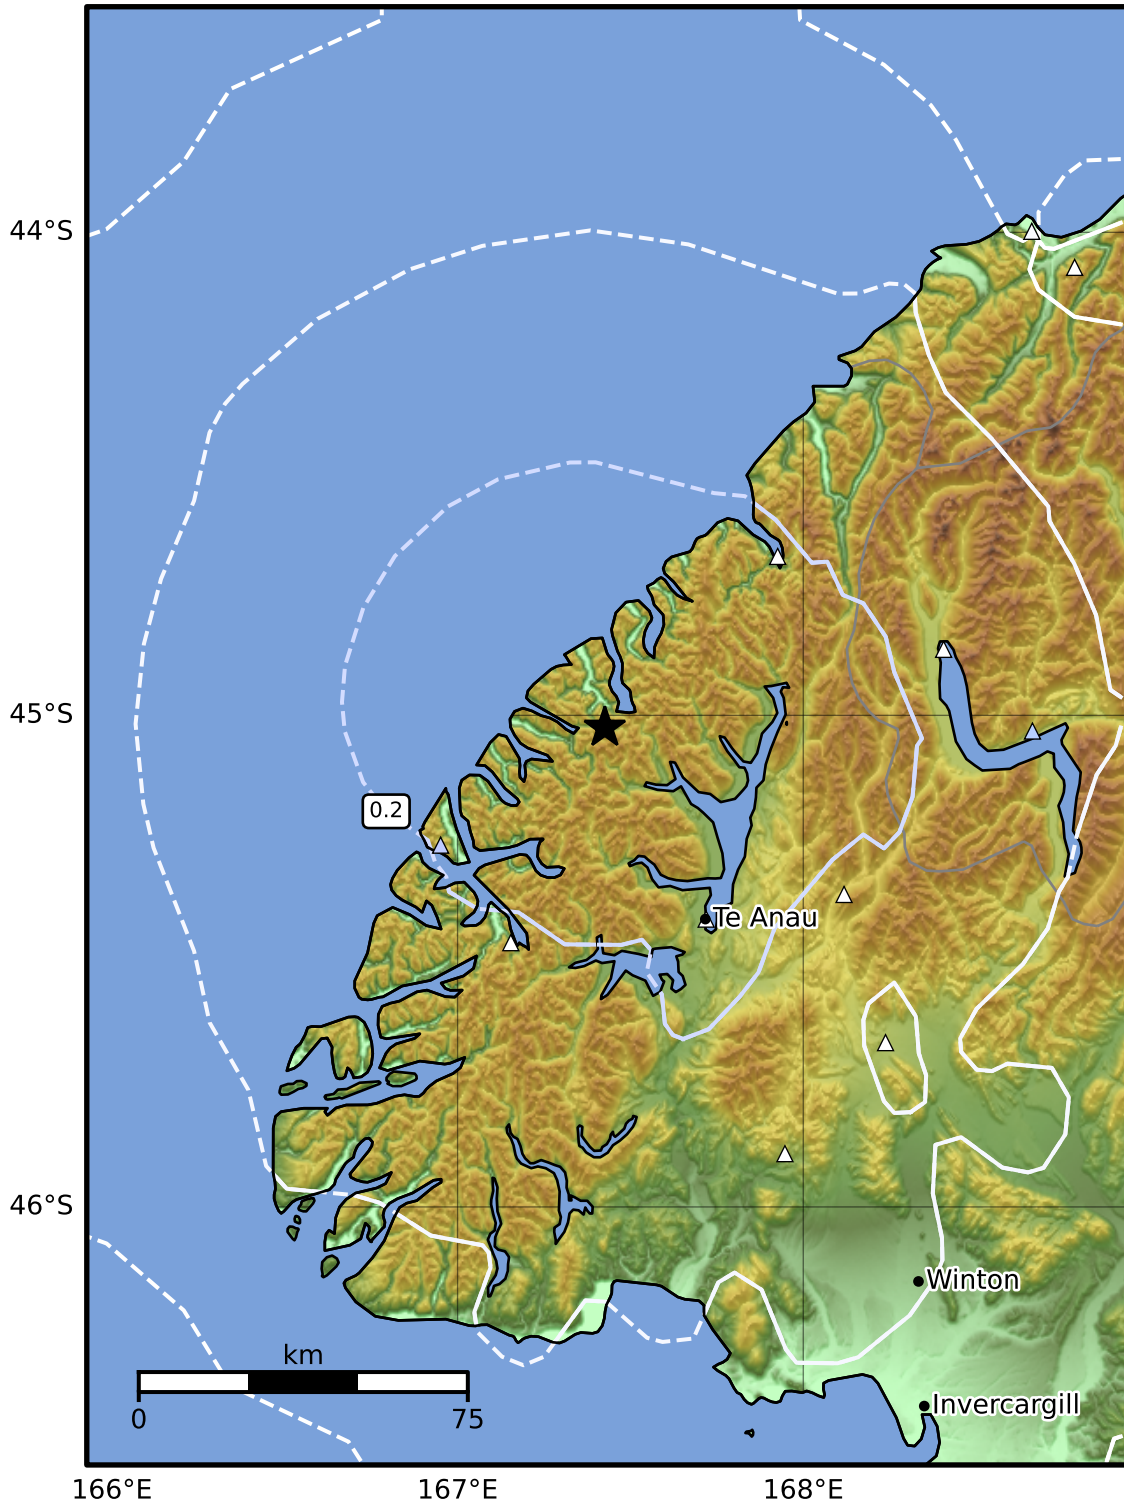

0.3 Second Peak Spectral Acceleration Map GNS Science
ShakeMap: Fiordland

Nov 09, 2024 20:15:22 UTC M3.4 S45.02 E167.43 Depth: 80.4km ID:2024p848227

SA(0.3) (%g)	0.1	0.2	0.5	1	2	5	10	20	50	100	200
--------------	-----	-----	-----	---	---	---	----	----	----	-----	-----

Scale based on Moratalla et al.(2021) and Worden et al.(2012) Version 7: Processed 2024-11-10T02:16:43Z

△ Seismic Instrument ○ Reported Intensity ★ Epicenter