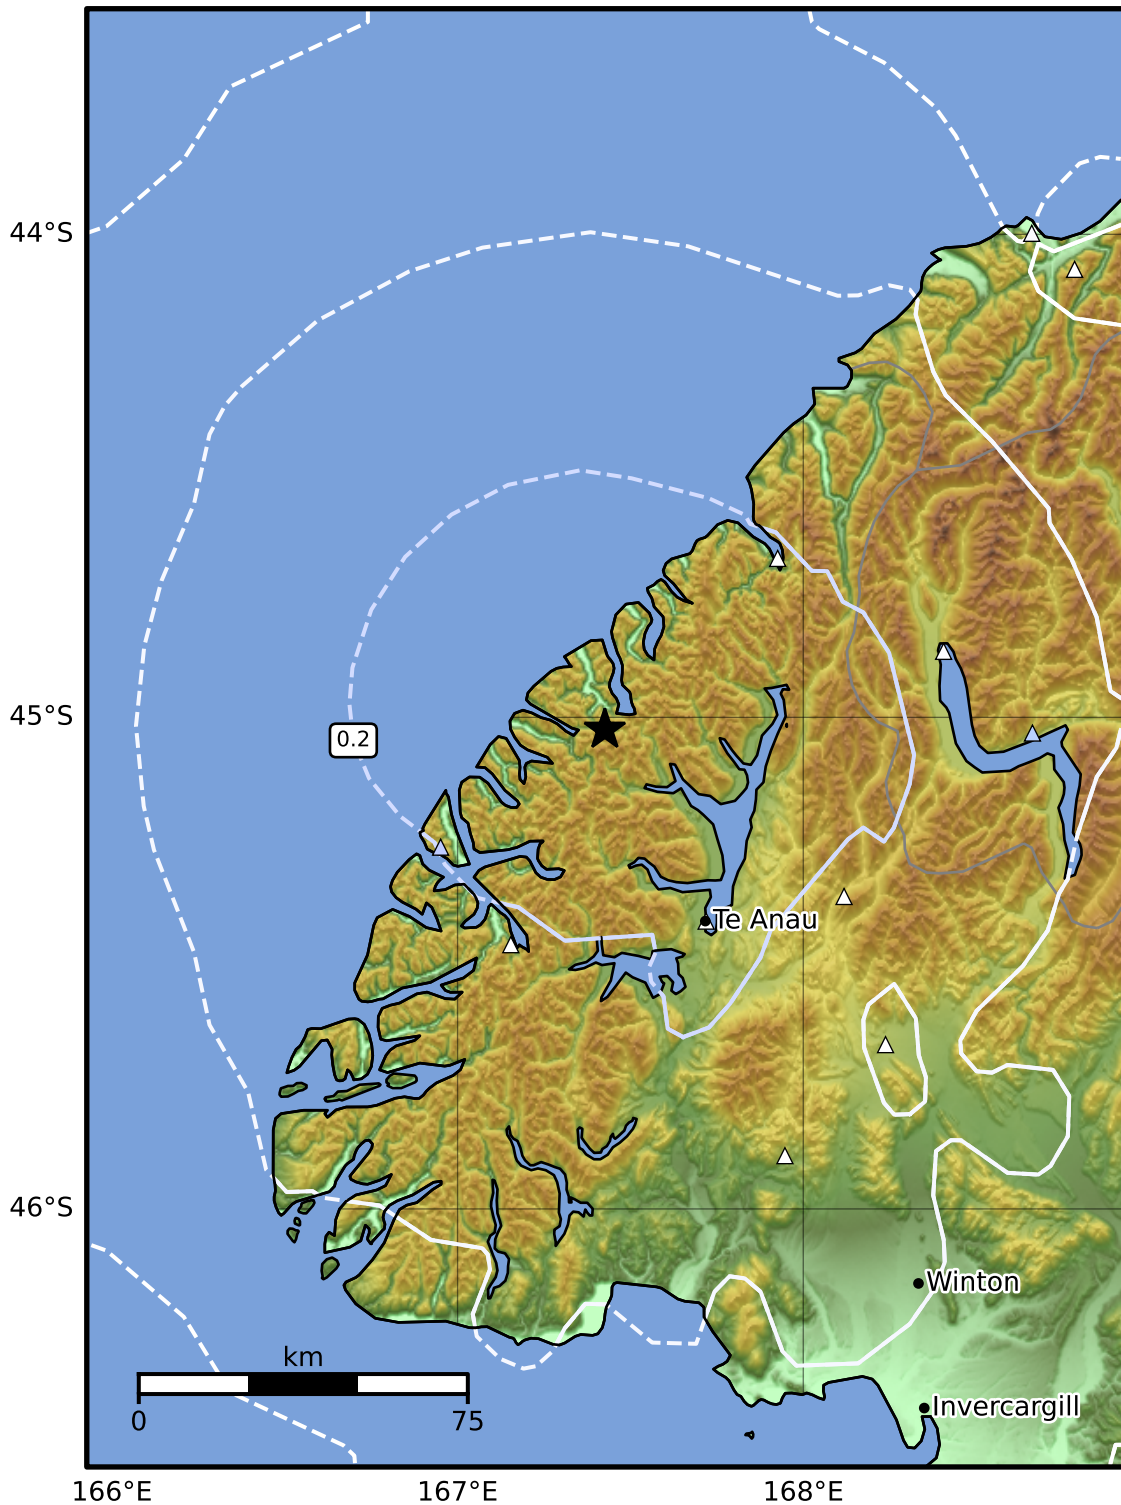

0.3 Second Peak Spectral Acceleration Map GNS Science
ShakeMap: Fiordland

Nov 09, 2024 20:15:22 UTC M3.4 S45.02 E167.43 Depth: 80.4km ID:2024p848227

SA(0.3) (%g)	0.1	0.2	0.5	1	2	5	10	20	50	100	200
--------------	-----	-----	-----	---	---	---	----	----	----	-----	-----

Scale based on Moratalla et al.(2021) and Worden et al.(2012) Version 8: Processed 2024-11-10T20:17:29Z

△ Seismic Instrument ○ Reported Intensity ★ Epicenter