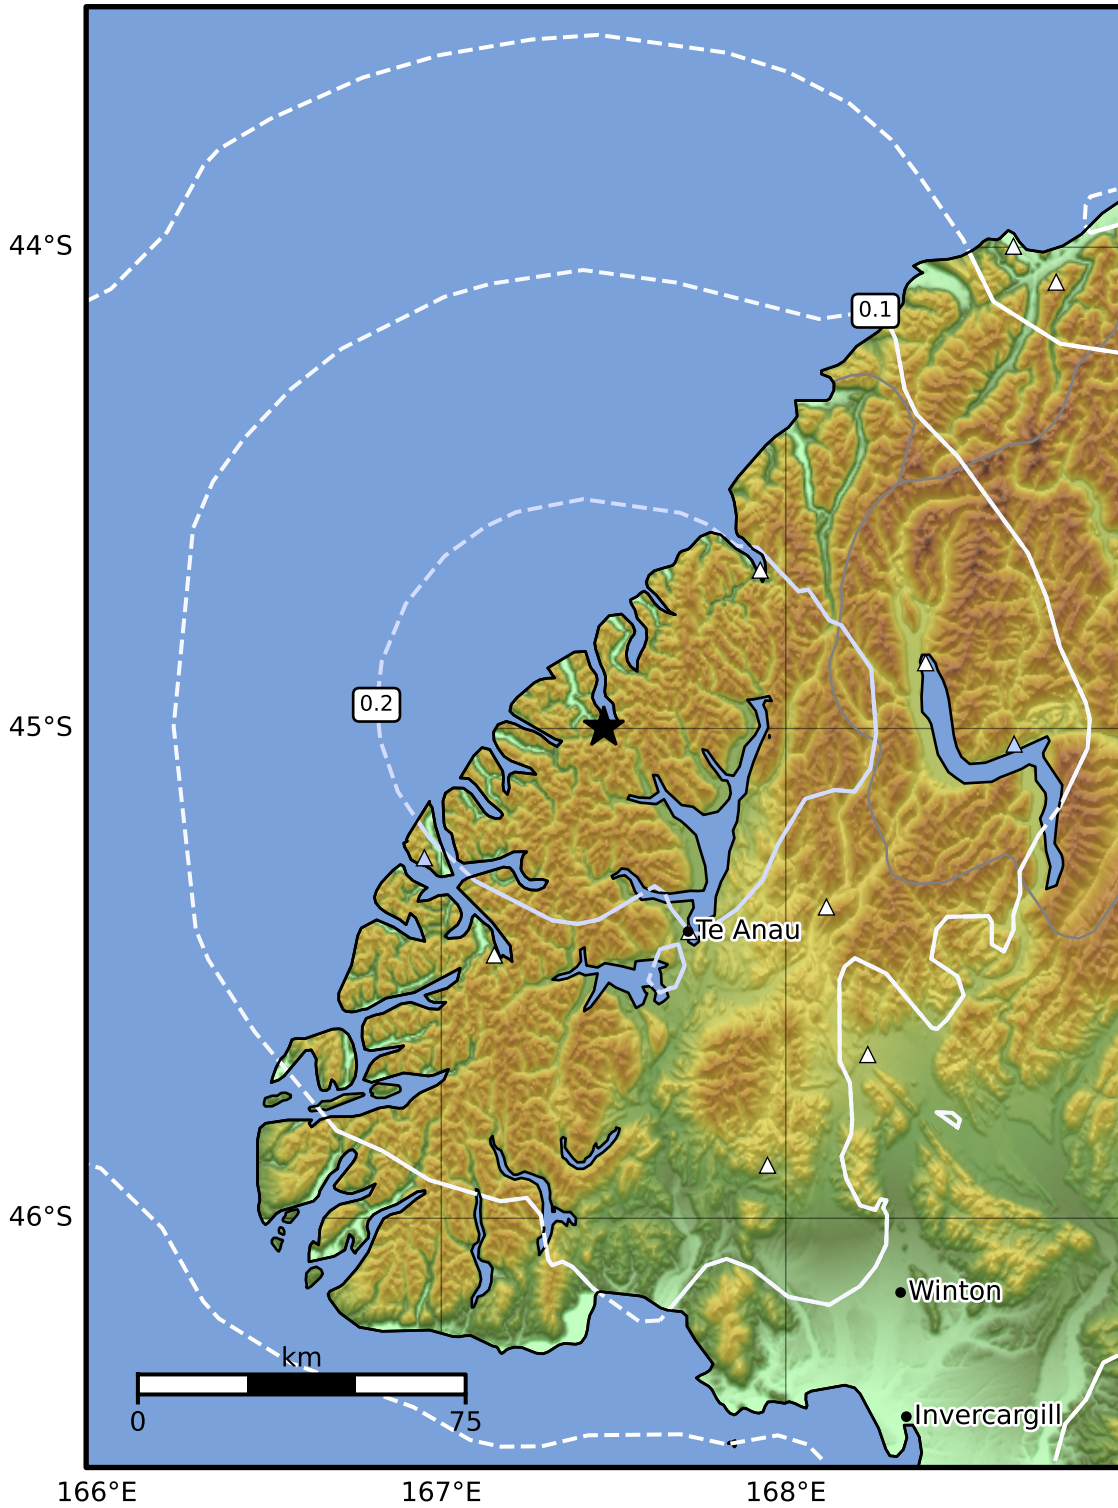

0.3 Second Peak Spectral Acceleration Map GNS Science
ShakeMap: Fiordland

Nov 09, 2024 20:15:22 UTC M3.3 S45.00 E167.47 Depth: 81.3km ID:2024p848227

SA(0.3) (%g)	0.1	0.2	0.5	1	2	5	10	20	50	100	200
--------------	-----	-----	-----	---	---	---	----	----	----	-----	-----

Scale based on Moratalla et al.(2021) and Worden et al.(2012) Version 9: Processed 2024-11-14T23:41:28Z

△ Seismic Instrument ○ Reported Intensity ★ Epicenter