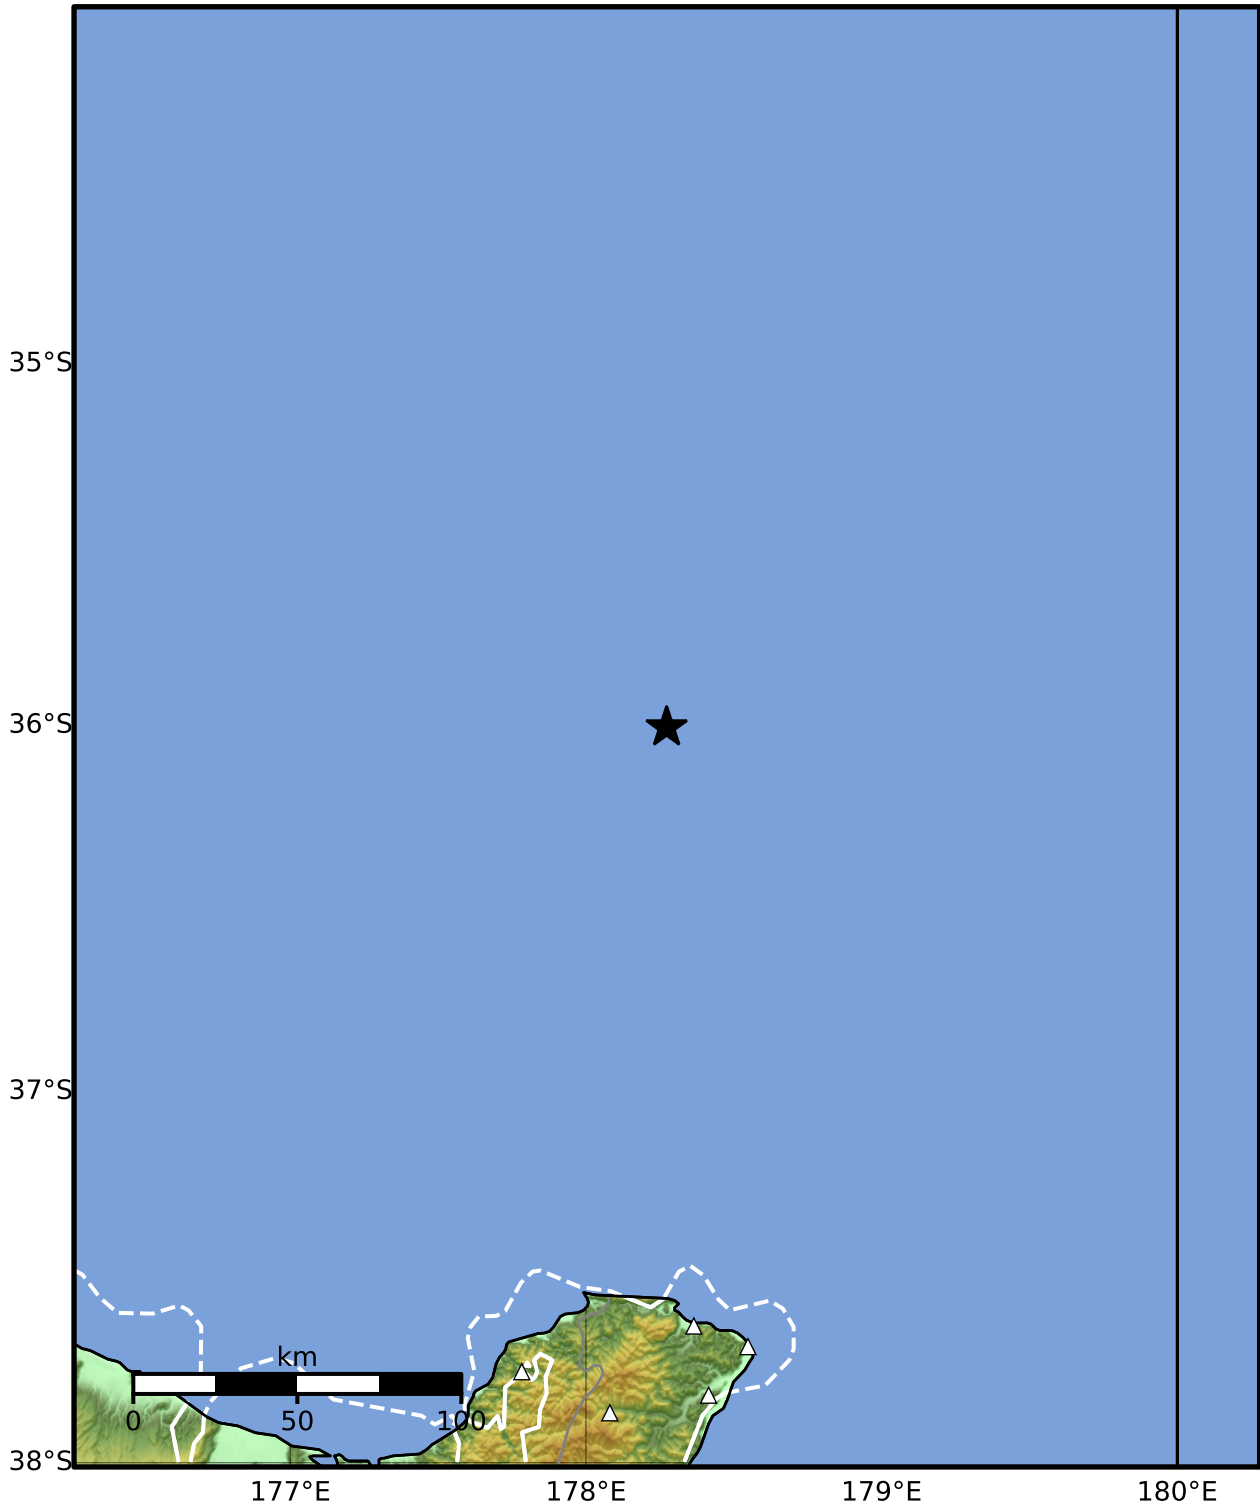

0.3 Second Peak Spectral Acceleration Map GNS Science

ShakeMap: Raukumara Plain

Nov 12, 2024 09:06:44 UTC M4.1 S36.01 E178.27 Depth: 157.2km ID:2024p855080

Scale based on Moratalla et al.(2021) and Worden et al.(2012) Version 8: Processed 2024-11-12T11:08:21Z