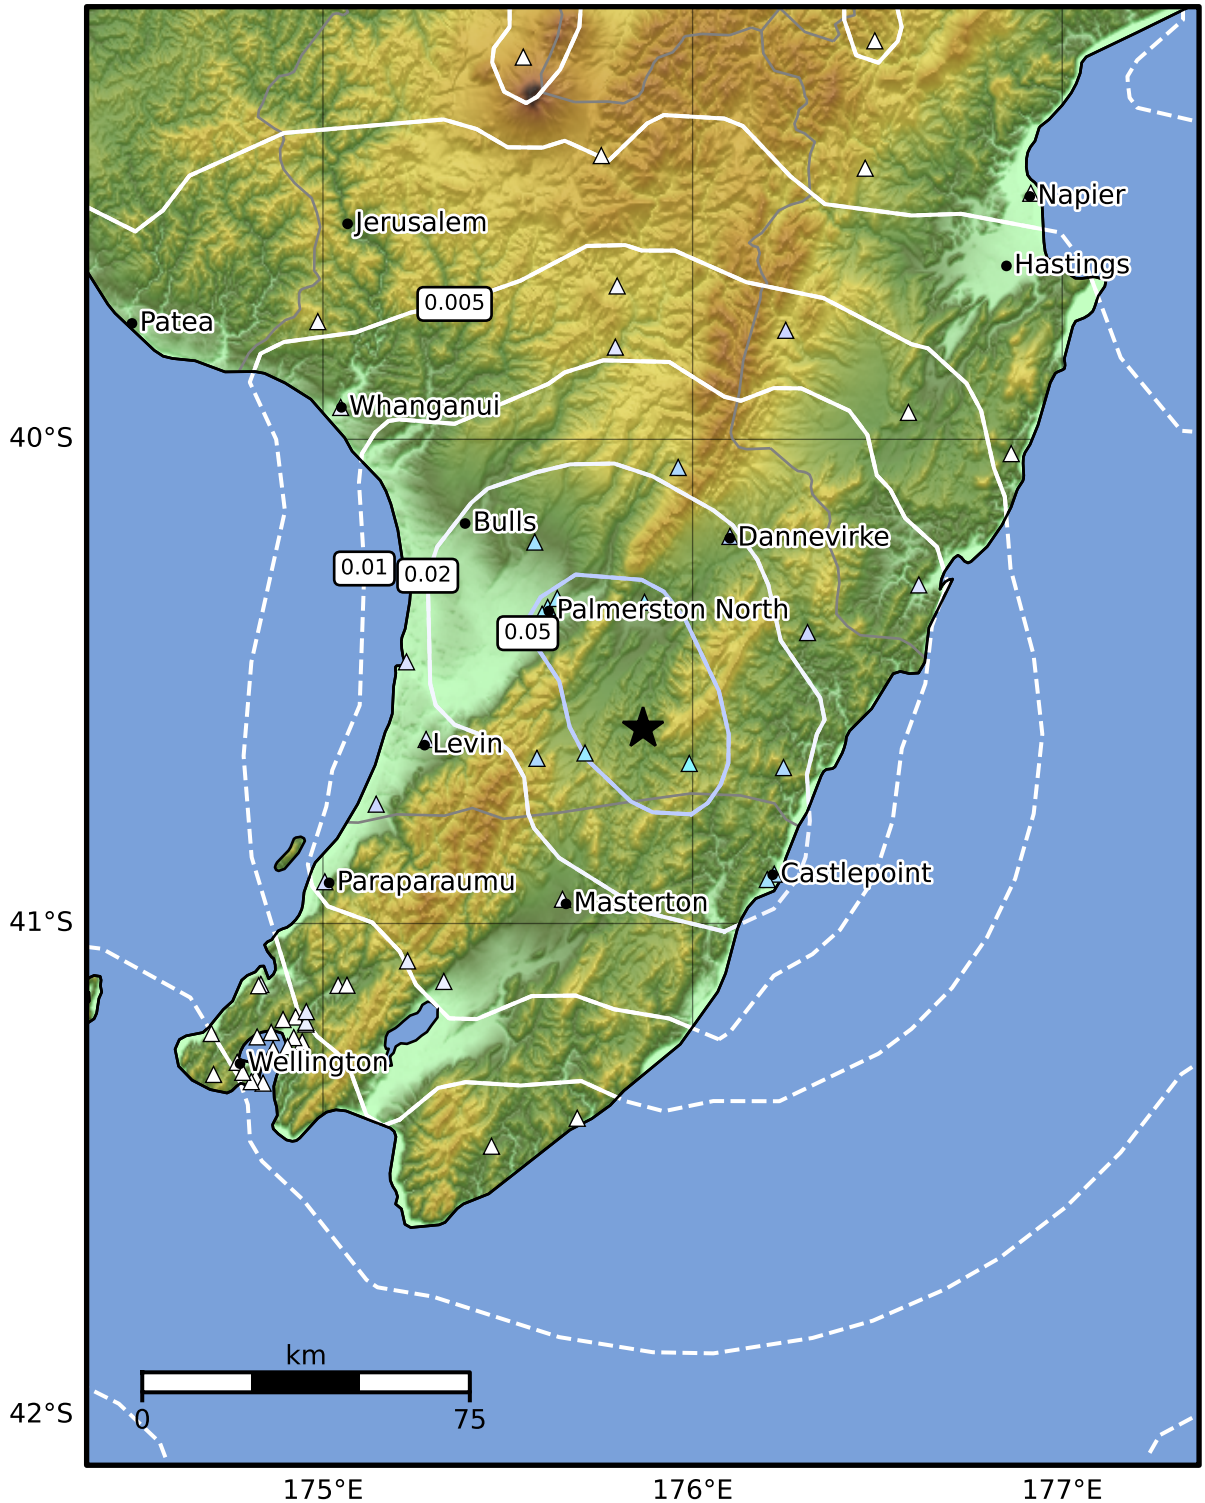

1.0 Second Peak Spectral Acceleration Map GNS Science
 ShakeMap: Wairarapa

Nov 18, 2024 08:35:45 UTC M3.6 S40.60 E175.87 Depth: 26.8km ID:2024p871238

SA(1.0) (%g)	0.1	0.2	0.5	1	2	5	10	20	50	100	200
--------------	-----	-----	-----	---	---	---	----	----	----	-----	-----

Scale based on Moratalla et al.(2021) and Worden et al.(2012) Version 1: Processed 2024-11-18T08:39:31Z
 Δ Seismic Instrument ○ Reported Intensity ★ Epicenter