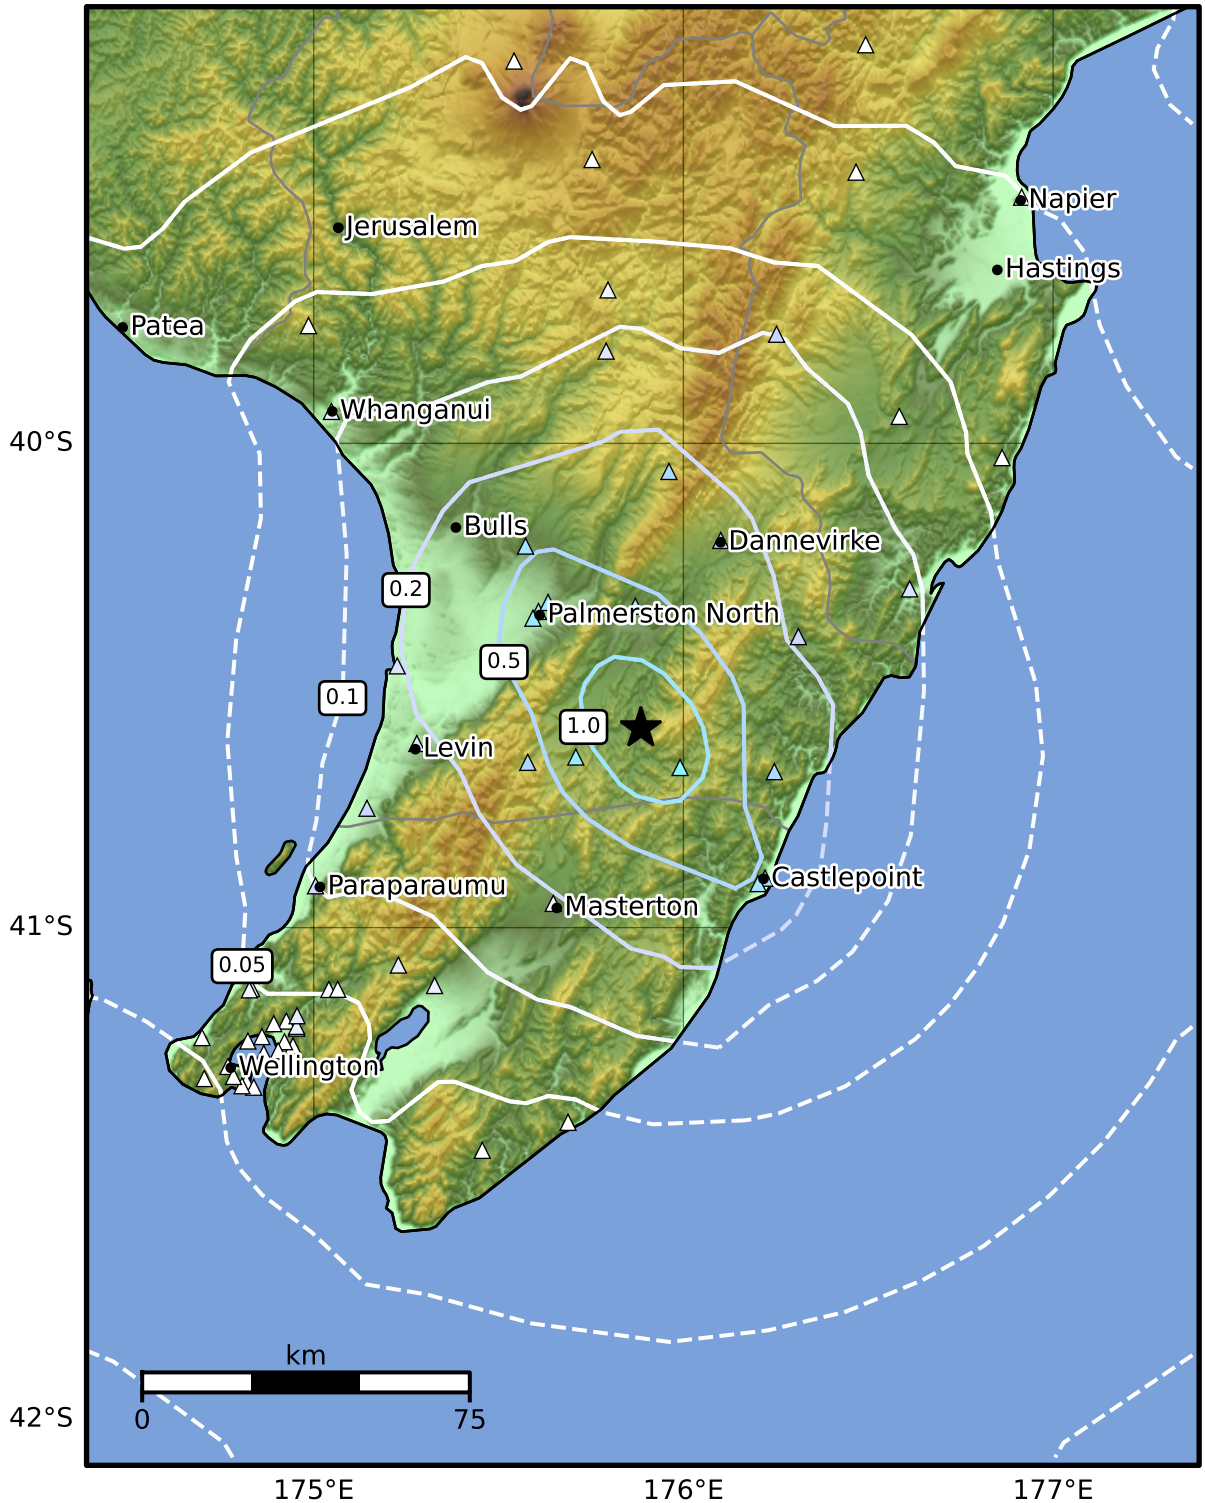

0.3 Second Peak Spectral Acceleration Map GNS Science
 ShakeMap: Wairarapa

Nov 18, 2024 08:35:45 UTC M3.6 S40.59 E175.88 Depth: 26.4km ID:2024p871238

SA(0.3) (%g)	0.1	0.2	0.5	1	2	5	10	20	50	100	200
---------------------	------------	------------	------------	----------	----------	----------	-----------	-----------	-----------	------------	------------

Scale based on Moratalla et al.(2021) and Worden et al.(2012) Version 1: Processed 2024-11-18T08:43:04Z
 Δ Seismic Instrument ○ Reported Intensity ★ Epicenter