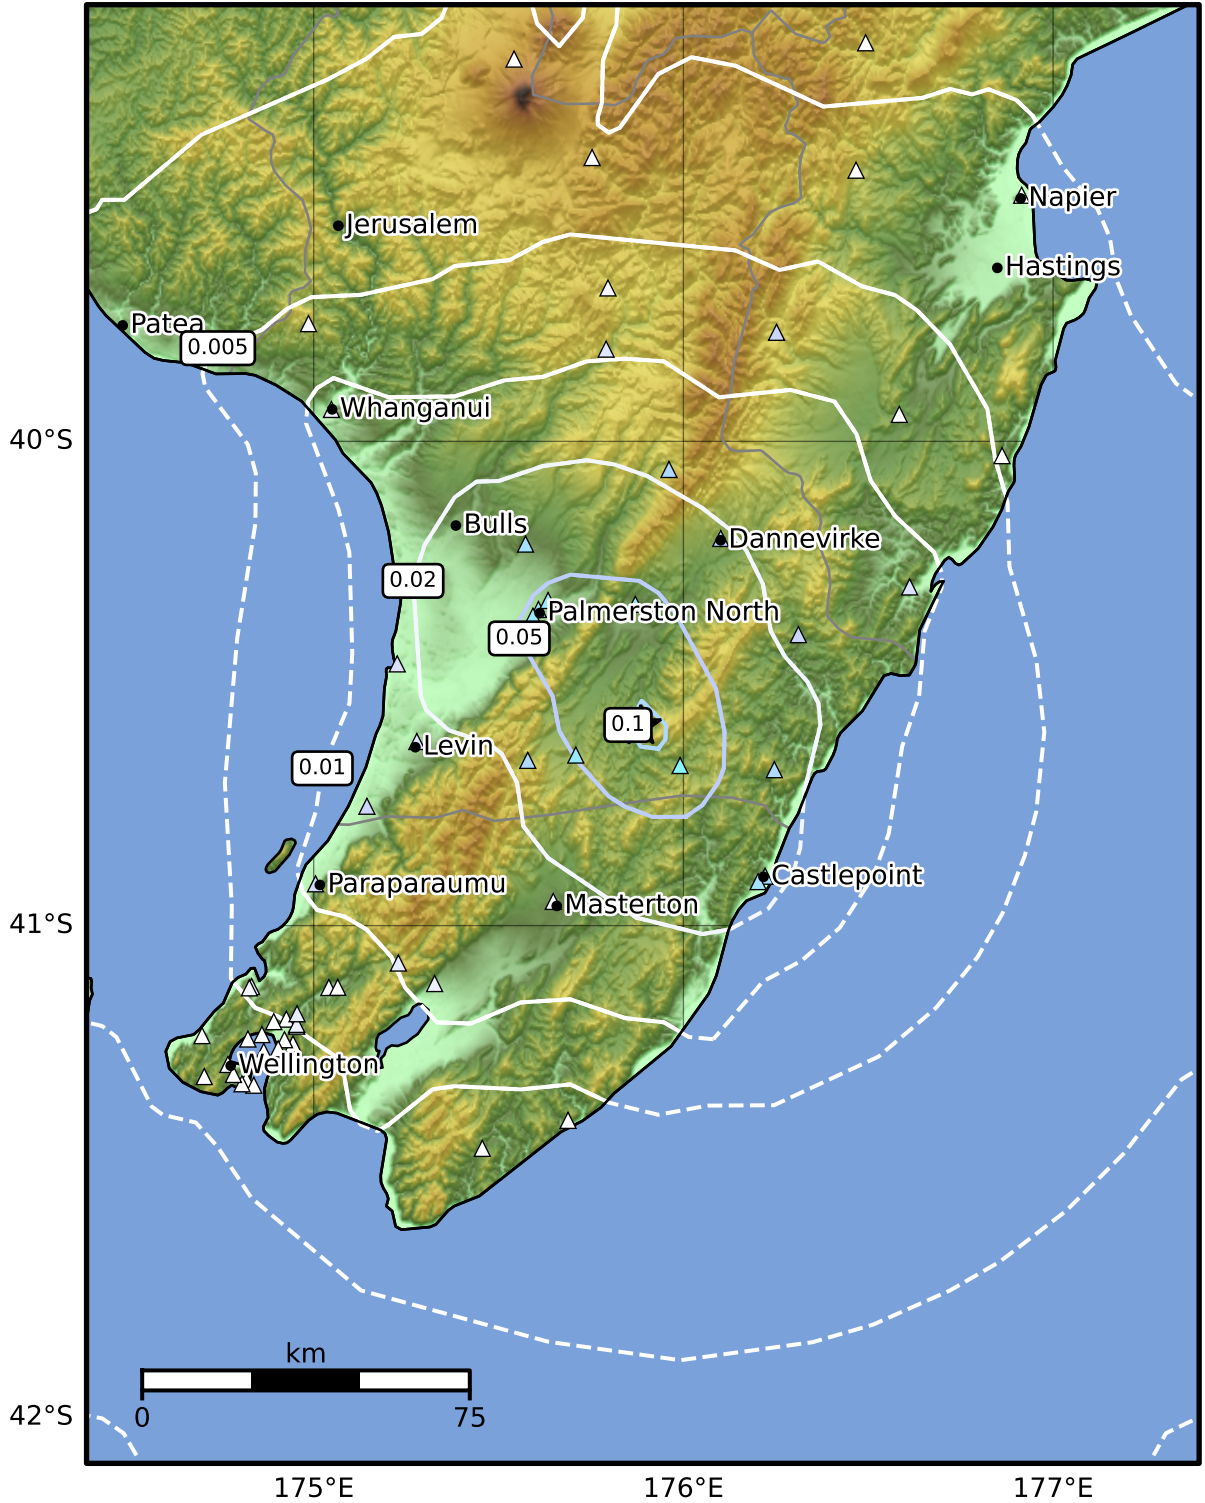

1.0 Second Peak Spectral Acceleration Map GNS Science

ShakeMap: Wairarapa

Nov 18, 2024 08:35:45 UTC M3.6 S40.59 E175.88 Depth: 26.4km ID:2024p871238

SA(1.0) (%g)	0.1	0.2	0.5	1	2	5	10	20	50	100	200
---------------------	------------	------------	------------	----------	----------	----------	-----------	-----------	-----------	------------	------------

Scale based on Moratalla et al.(2021) and Worden et al.(2012) Version 1: Processed 2024-11-18T08:43:04Z

△ Seismic Instrument ○ Reported Intensity ★ Epicenter