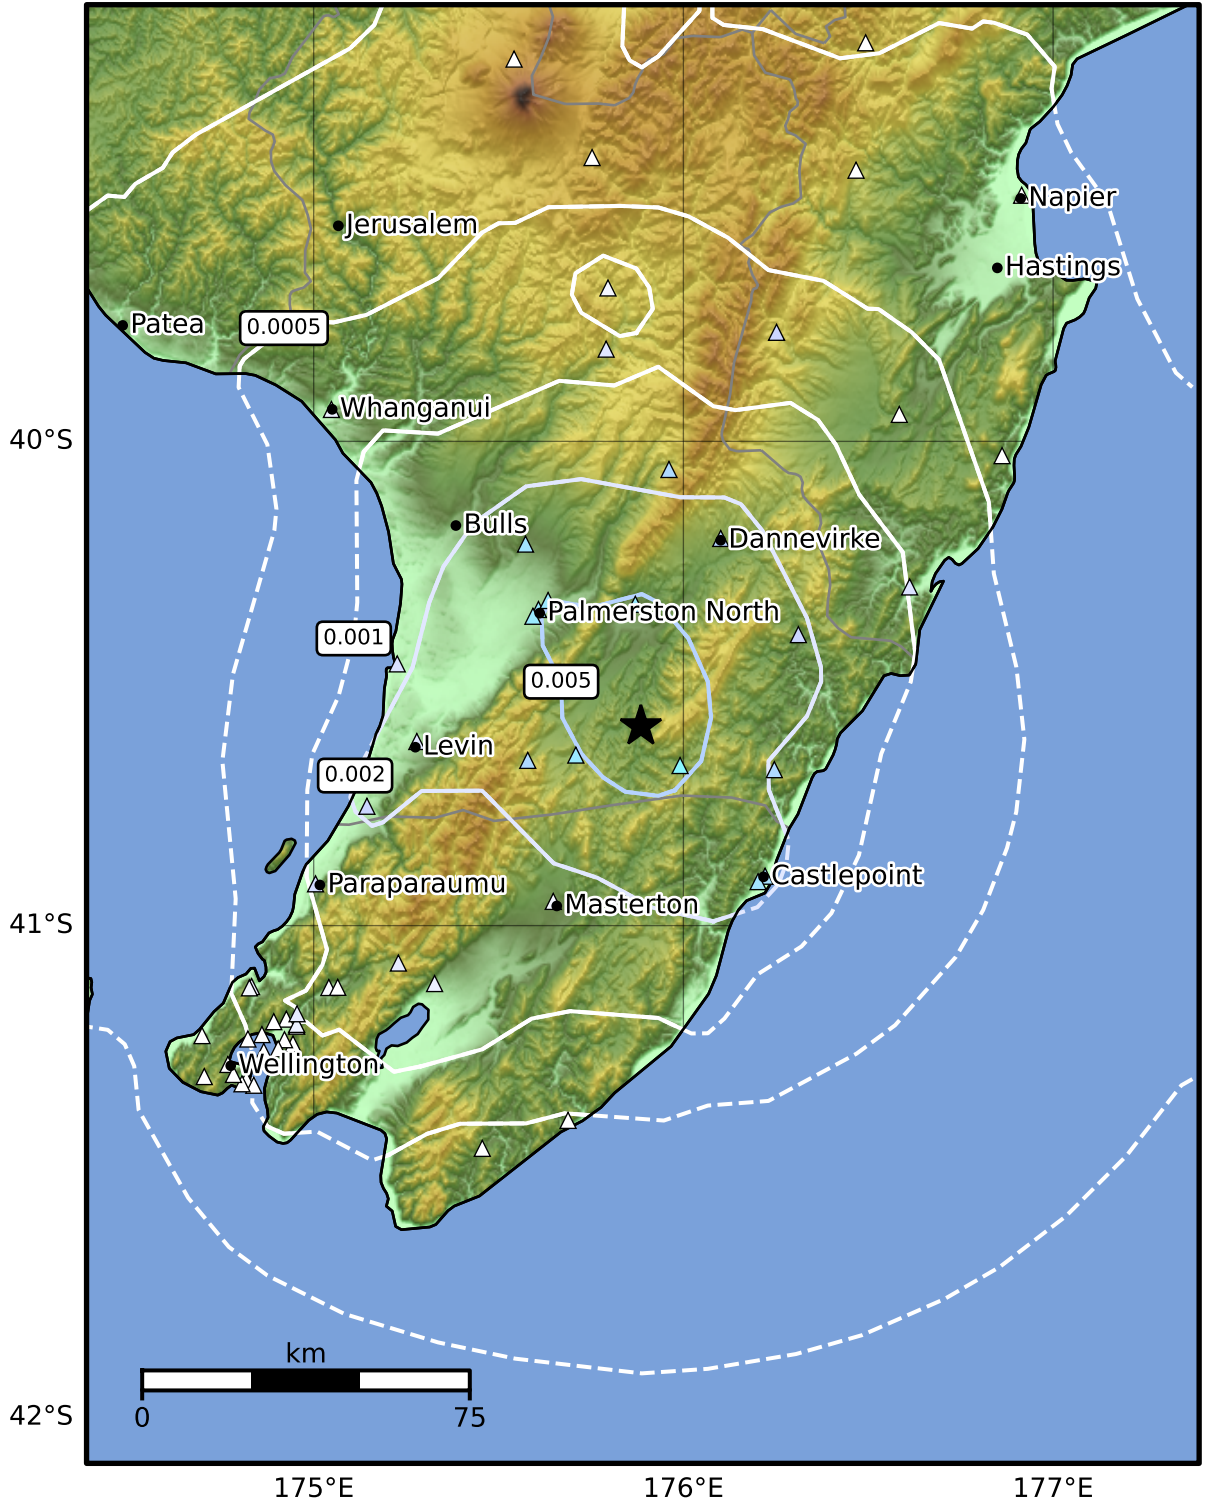

3.0 Second Peak Spectral Acceleration Map GNS Science

ShakeMap: Wairarapa

Nov 18, 2024 08:35:45 UTC M3.6 S40.59 E175.88 Depth: 26.4km ID:2024p871238

Scale based on Moratalla et al.(2021) and Worden et al.(2012) Version 1: Processed 2024-11-18T08:43:04Z

△ Seismic Instrument ○ Reported Intensity ★ Epicenter