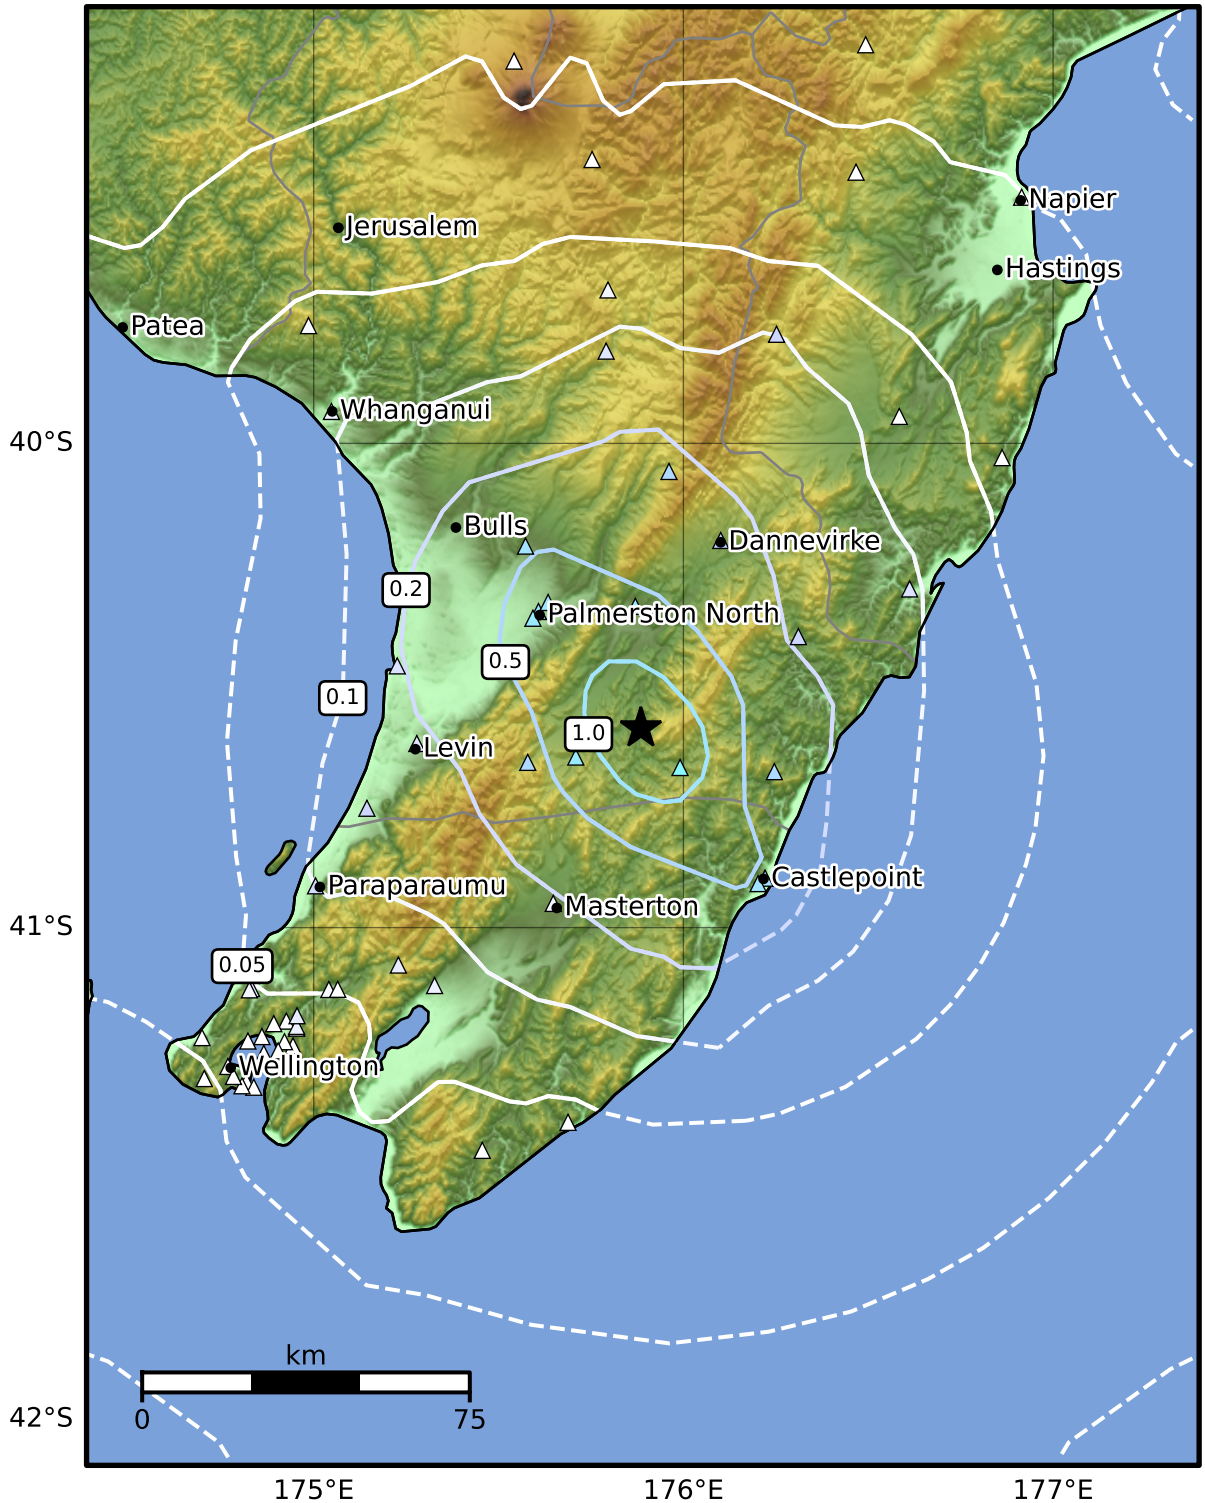

0.3 Second Peak Spectral Acceleration Map GNS Science
ShakeMap: Wairarapa

Nov 18, 2024 08:35:45 UTC M3.6 S40.59 E175.88 Depth: 26.4km ID:2024p871238

SA(0.3) (%g)	0.1	0.2	0.5	1	2	5	10	20	50	100	200
---------------------	------------	------------	------------	----------	----------	----------	-----------	-----------	-----------	------------	------------

Scale based on Moratalla et al.(2021) and Worden et al.(2012) Version 2: Processed 2024-11-18T08:47:35Z
 Δ Seismic Instrument ○ Reported Intensity ★ Epicenter