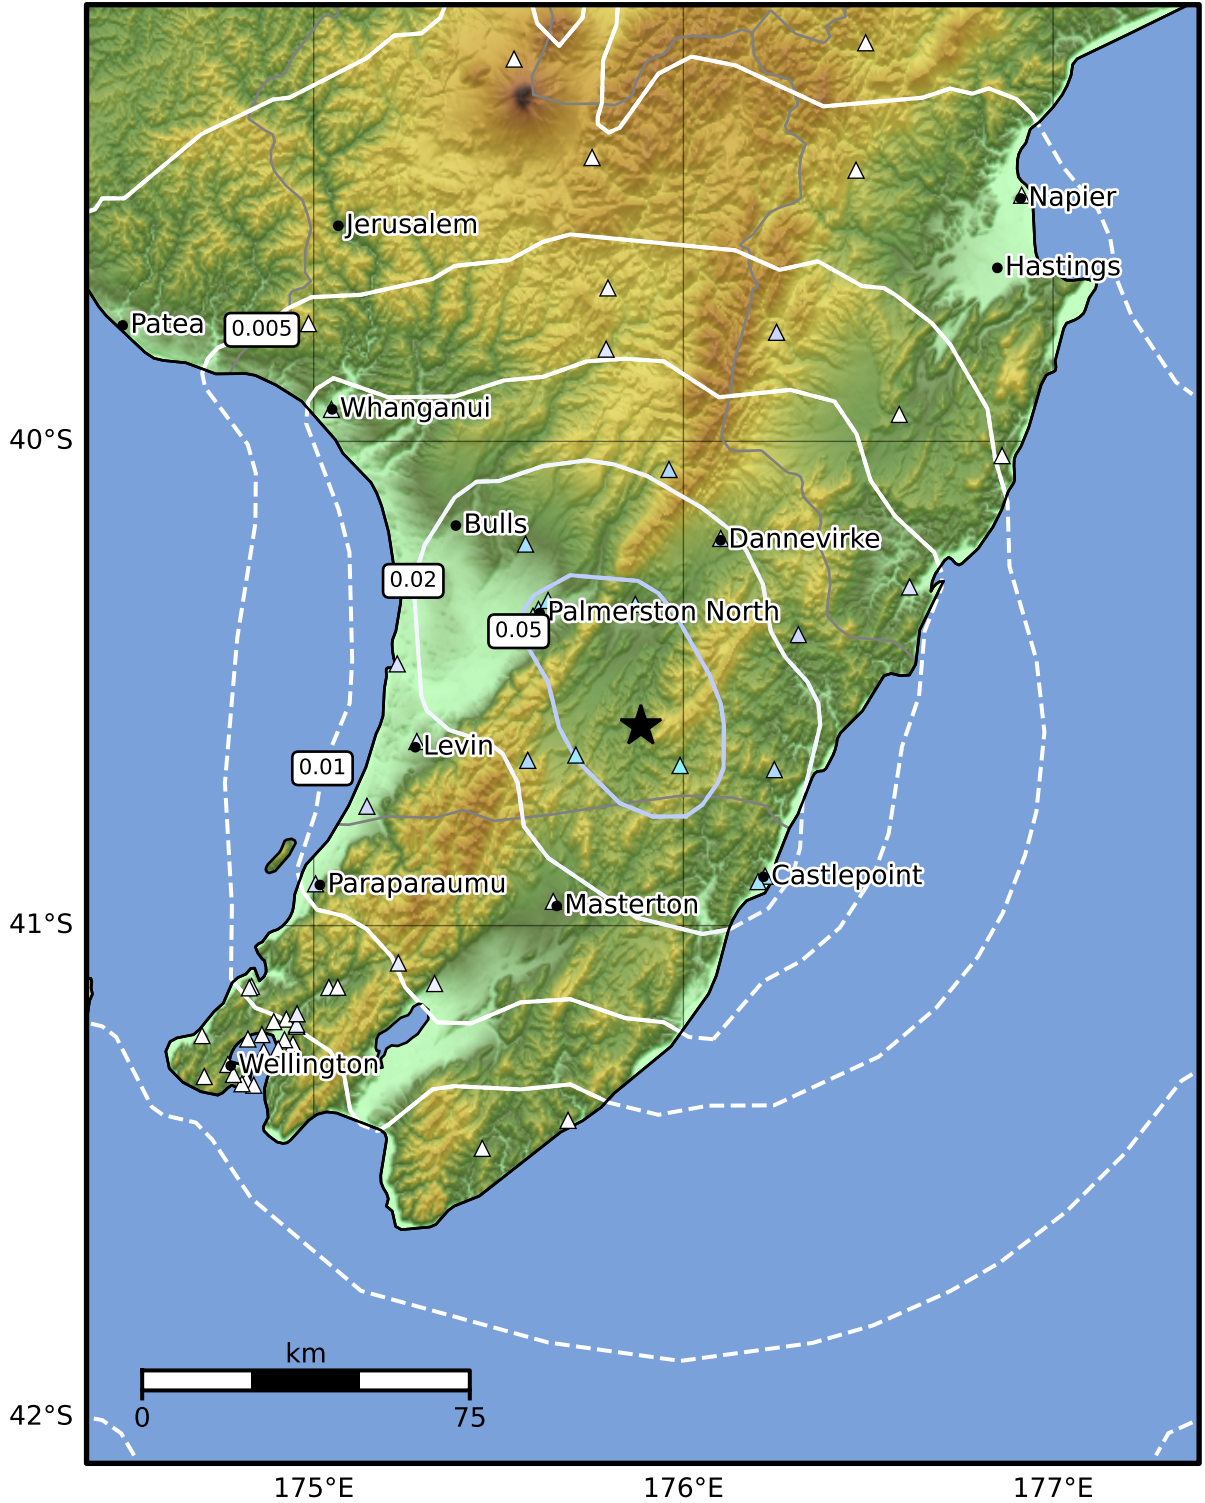

1.0 Second Peak Spectral Acceleration Map GNS Science

ShakeMap: Wairarapa

Nov 18, 2024 08:35:45 UTC M3.6 S40.59 E175.88 Depth: 26.4km ID:2024p871238

SA(1.0) (%g)	0.1	0.2	0.5	1	2	5	10	20	50	100	200
--------------	-----	-----	-----	---	---	---	----	----	----	-----	-----

Scale based on Moratalla et al.(2021) and Worden et al.(2012) Version 2: Processed 2024-11-18T08:47:35Z

△ Seismic Instrument ○ Reported Intensity ★ Epicenter