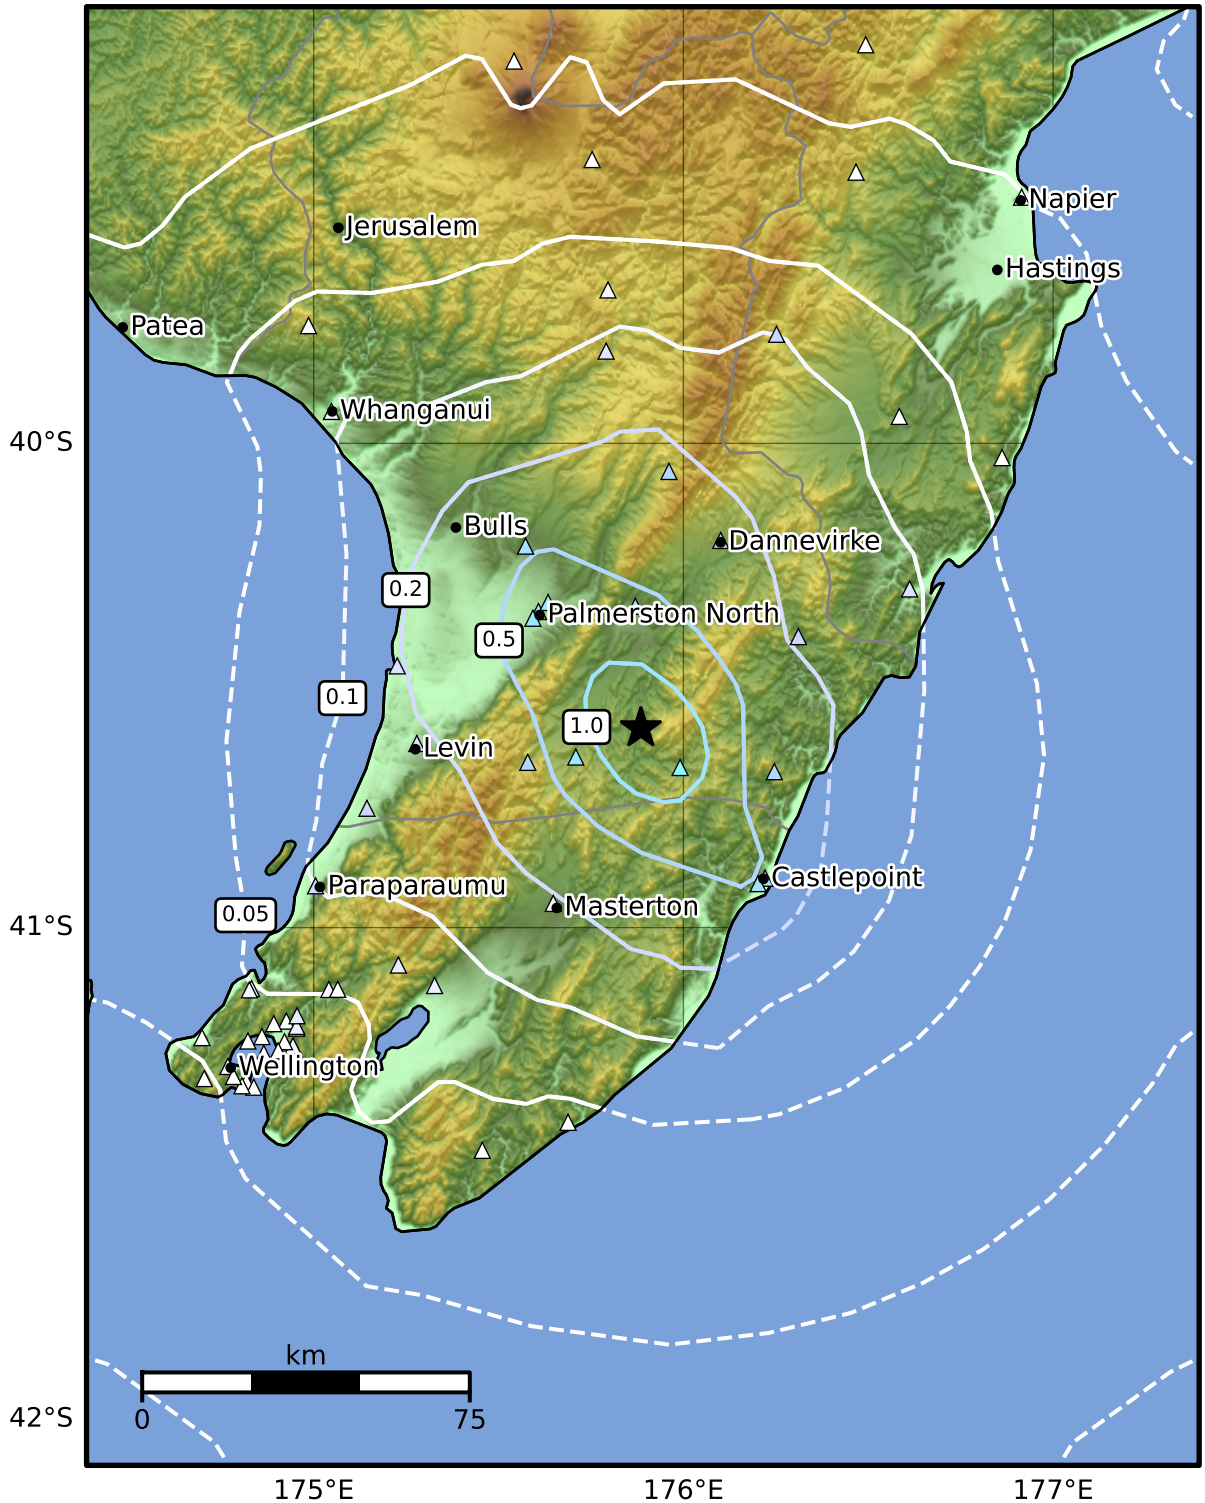

0.3 Second Peak Spectral Acceleration Map GNS Science
 ShakeMap: Wairarapa

Nov 18, 2024 08:35:45 UTC M3.6 S40.59 E175.88 Depth: 26.4km ID:2024p871238

SA(0.3) (%g)	0.1	0.2	0.5	1	2	5	10	20	50	100	200
---------------------	------------	------------	------------	----------	----------	----------	-----------	-----------	-----------	------------	------------

Scale based on Moratalla et al.(2021) and Worden et al.(2012) Version 3: Processed 2024-11-18T08:57:45Z
 Δ Seismic Instrument ○ Reported Intensity ★ Epicenter