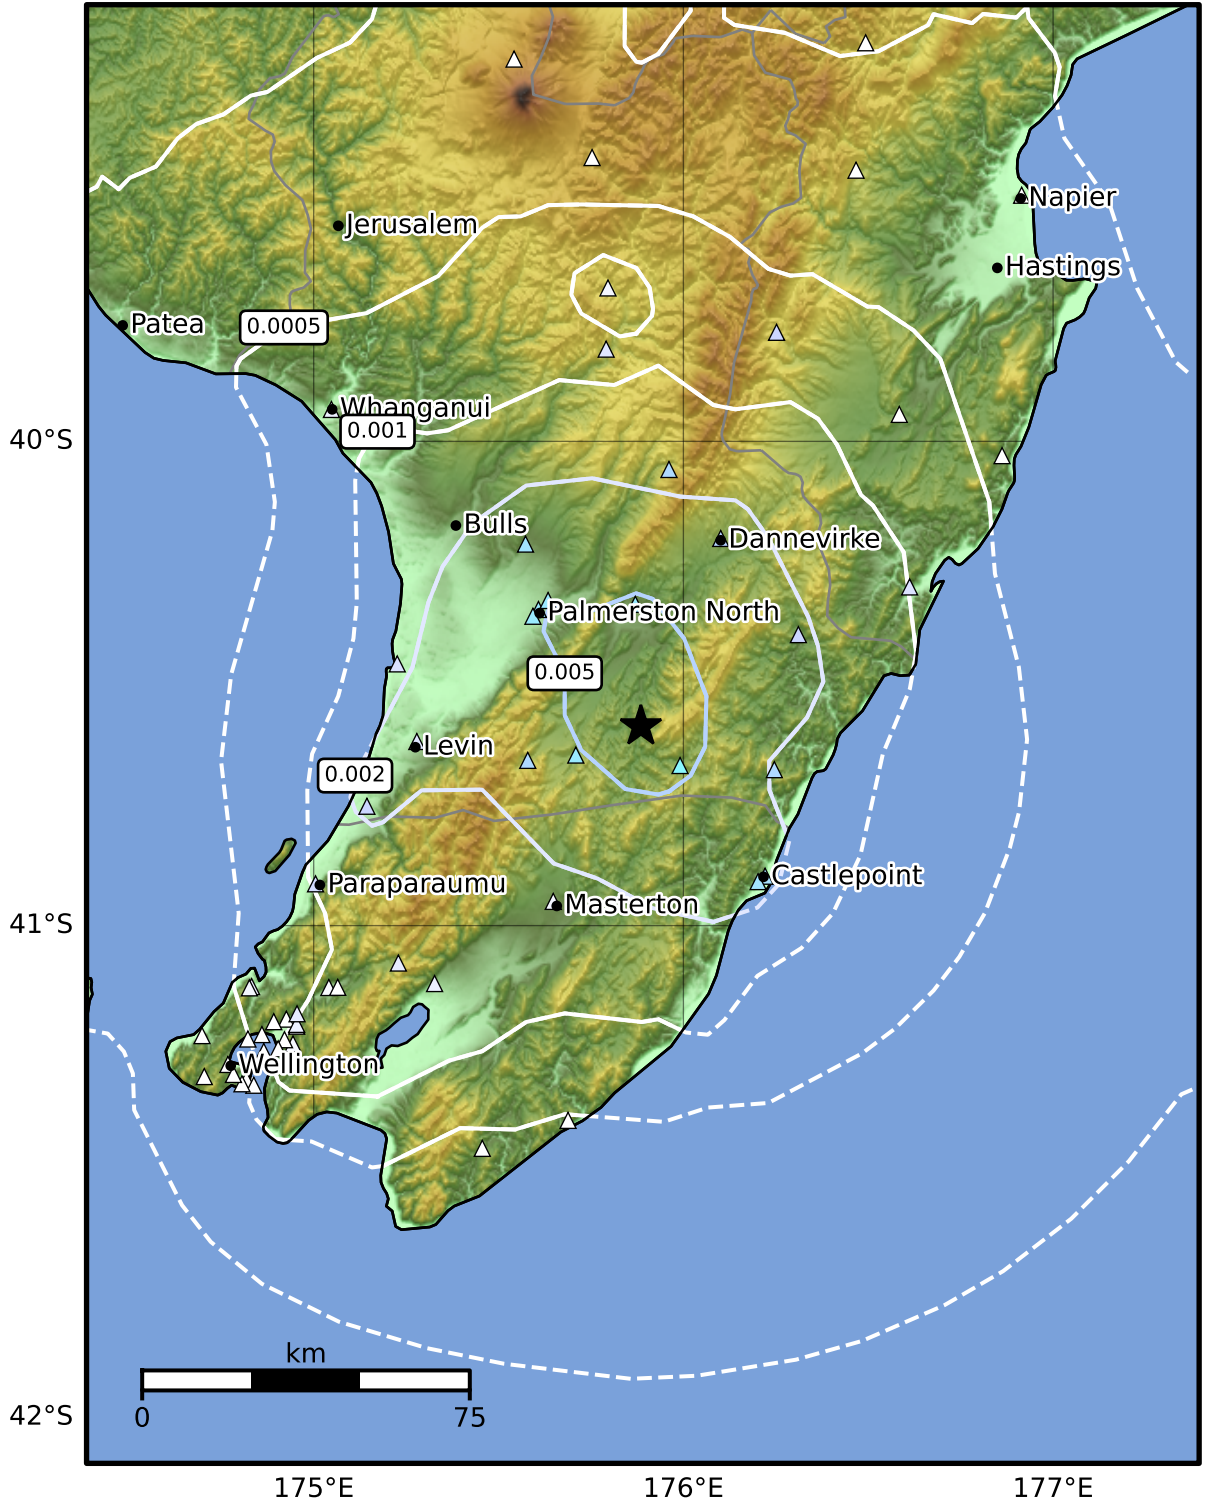

3.0 Second Peak Spectral Acceleration Map GNS Science

ShakeMap: Wairarapa

Nov 18, 2024 08:35:45 UTC M3.6 S40.59 E175.88 Depth: 26.4km ID:2024p871238

SA(3.0) (%g)	0.1	0.2	0.5	1	2	5	10	20	50
--------------	-----	-----	-----	---	---	---	----	----	----

Scale based on Moratalla et al.(2021) and Worden et al.(2012) Version 5: Processed 2024-11-18T09:37:41Z

△ Seismic Instrument ○ Reported Intensity ★ Epicenter