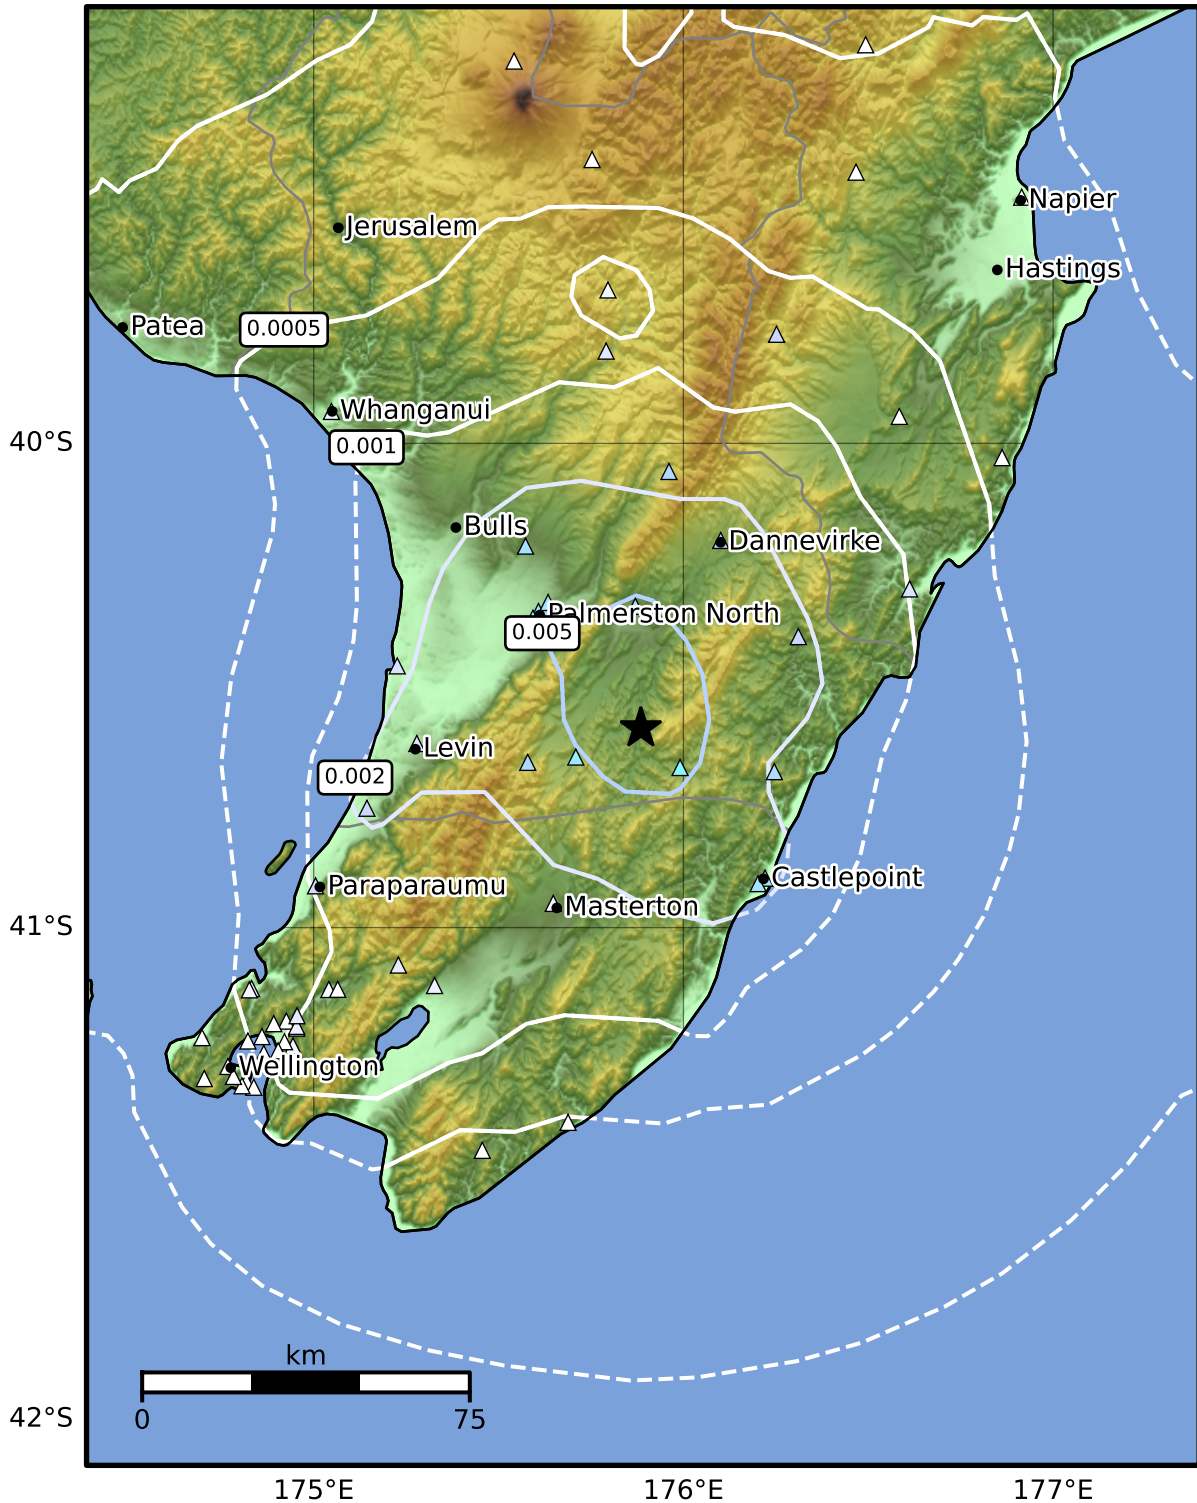

3.0 Second Peak Spectral Acceleration Map GNS Science
ShakeMap: Wairarapa

Nov 18, 2024 08:35:45 UTC M3.6 S40.59 E175.88 Depth: 26.4km ID:2024p871238

Scale based on Moratalla et al.(2021) and Worden et al.(2012) Version 6: Processed 2024-11-18T10:37:41Z
 Δ Seismic Instrument ○ Reported Intensity ★ Epicenter