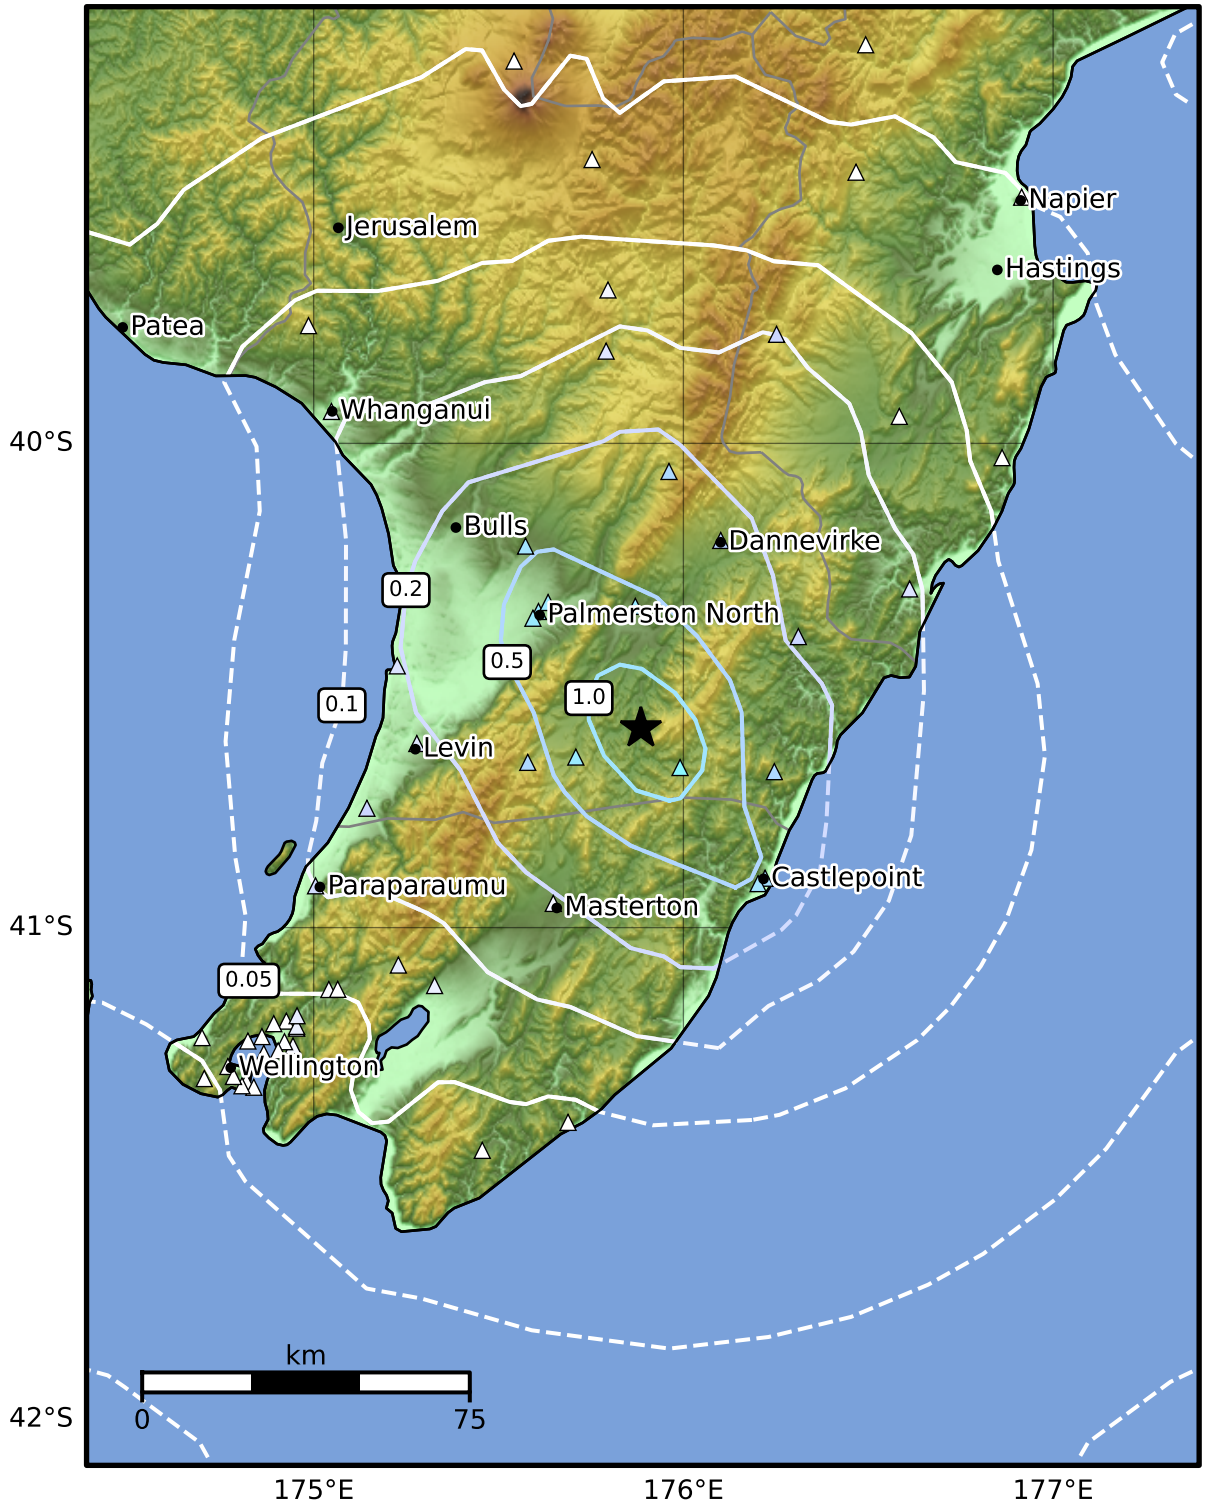

0.3 Second Peak Spectral Acceleration Map GNS Science

ShakeMap: Wairarapa

Nov 18, 2024 08:35:45 UTC M3.6 S40.59 E175.88 Depth: 26.4km ID:2024p871238

SA(0.3) (%g)	0.1	0.2	0.5	1	2	5	10	20	50	100	200
---------------------	------------	------------	------------	----------	----------	----------	-----------	-----------	-----------	------------	------------

Scale based on Moratalla et al.(2021) and Worden et al.(2012) Version 7: Processed 2024-11-18T11:37:41Z

△ Seismic Instrument ○ Reported Intensity ★ Epicenter