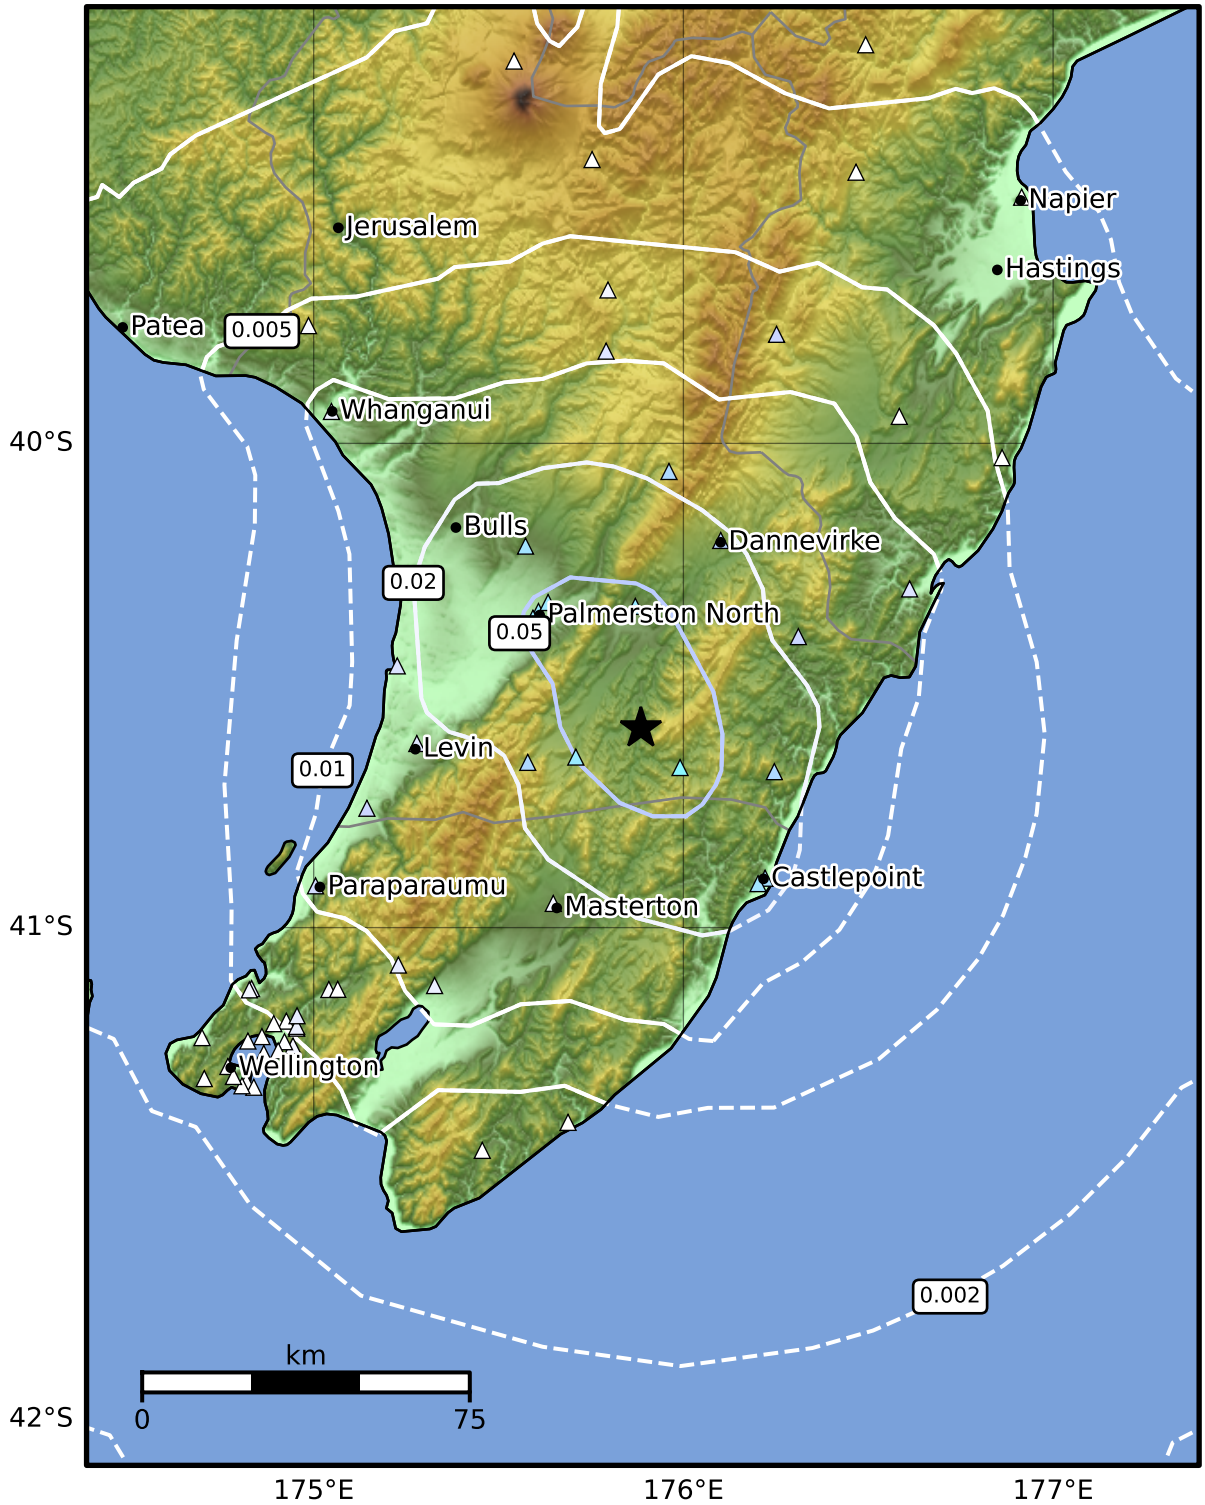

1.0 Second Peak Spectral Acceleration Map GNS Science

ShakeMap: Wairarapa

Nov 18, 2024 08:35:45 UTC M3.6 S40.59 E175.88 Depth: 26.4km ID:2024p871238

SA(1.0) (%g)	0.1	0.2	0.5	1	2	5	10	20	50	100	200
--------------	-----	-----	-----	---	---	---	----	----	----	-----	-----

Scale based on Moratalla et al.(2021) and Worden et al.(2012) Version 7: Processed 2024-11-18T11:37:41Z

△ Seismic Instrument ○ Reported Intensity ★ Epicenter