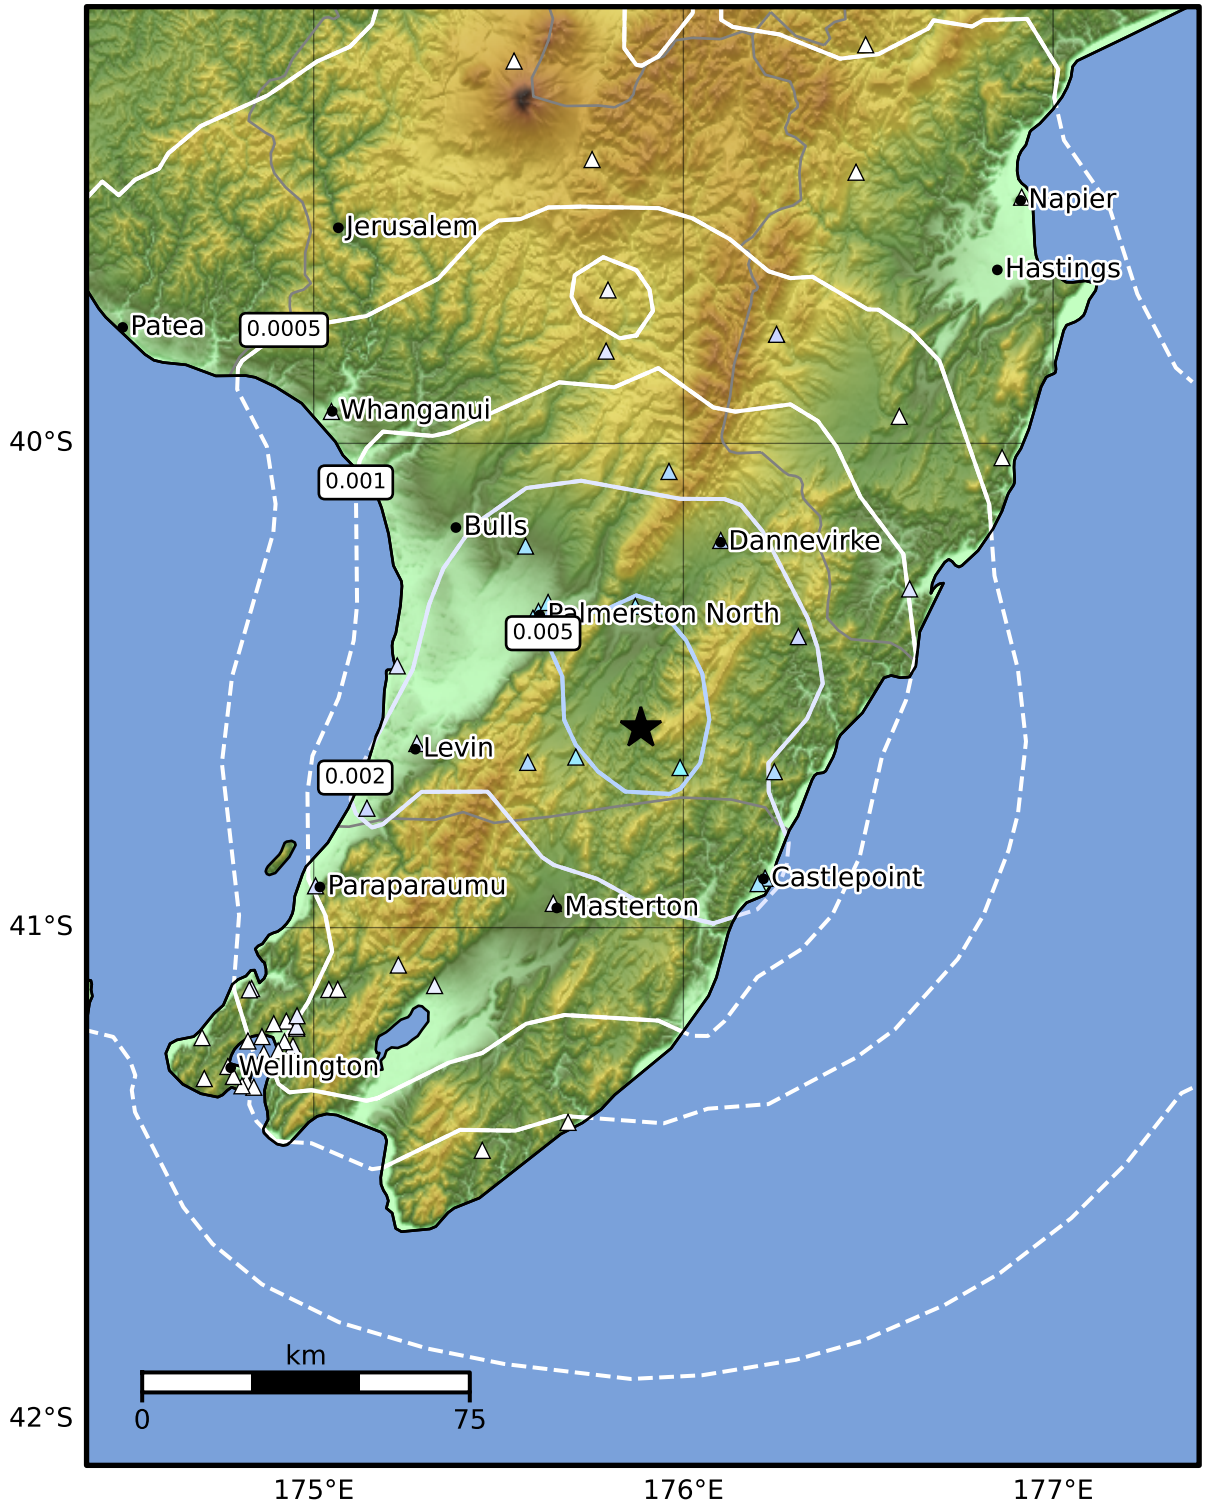

3.0 Second Peak Spectral Acceleration Map GNS Science
ShakeMap: Wairarapa

Nov 18, 2024 08:35:45 UTC M3.6 S40.59 E175.88 Depth: 26.4km ID:2024p871238

Scale based on Moratalla et al.(2021) and Worden et al.(2012) Version 8: Processed 2024-11-18T14:37:41Z
 Δ Seismic Instrument ○ Reported Intensity ★ Epicenter