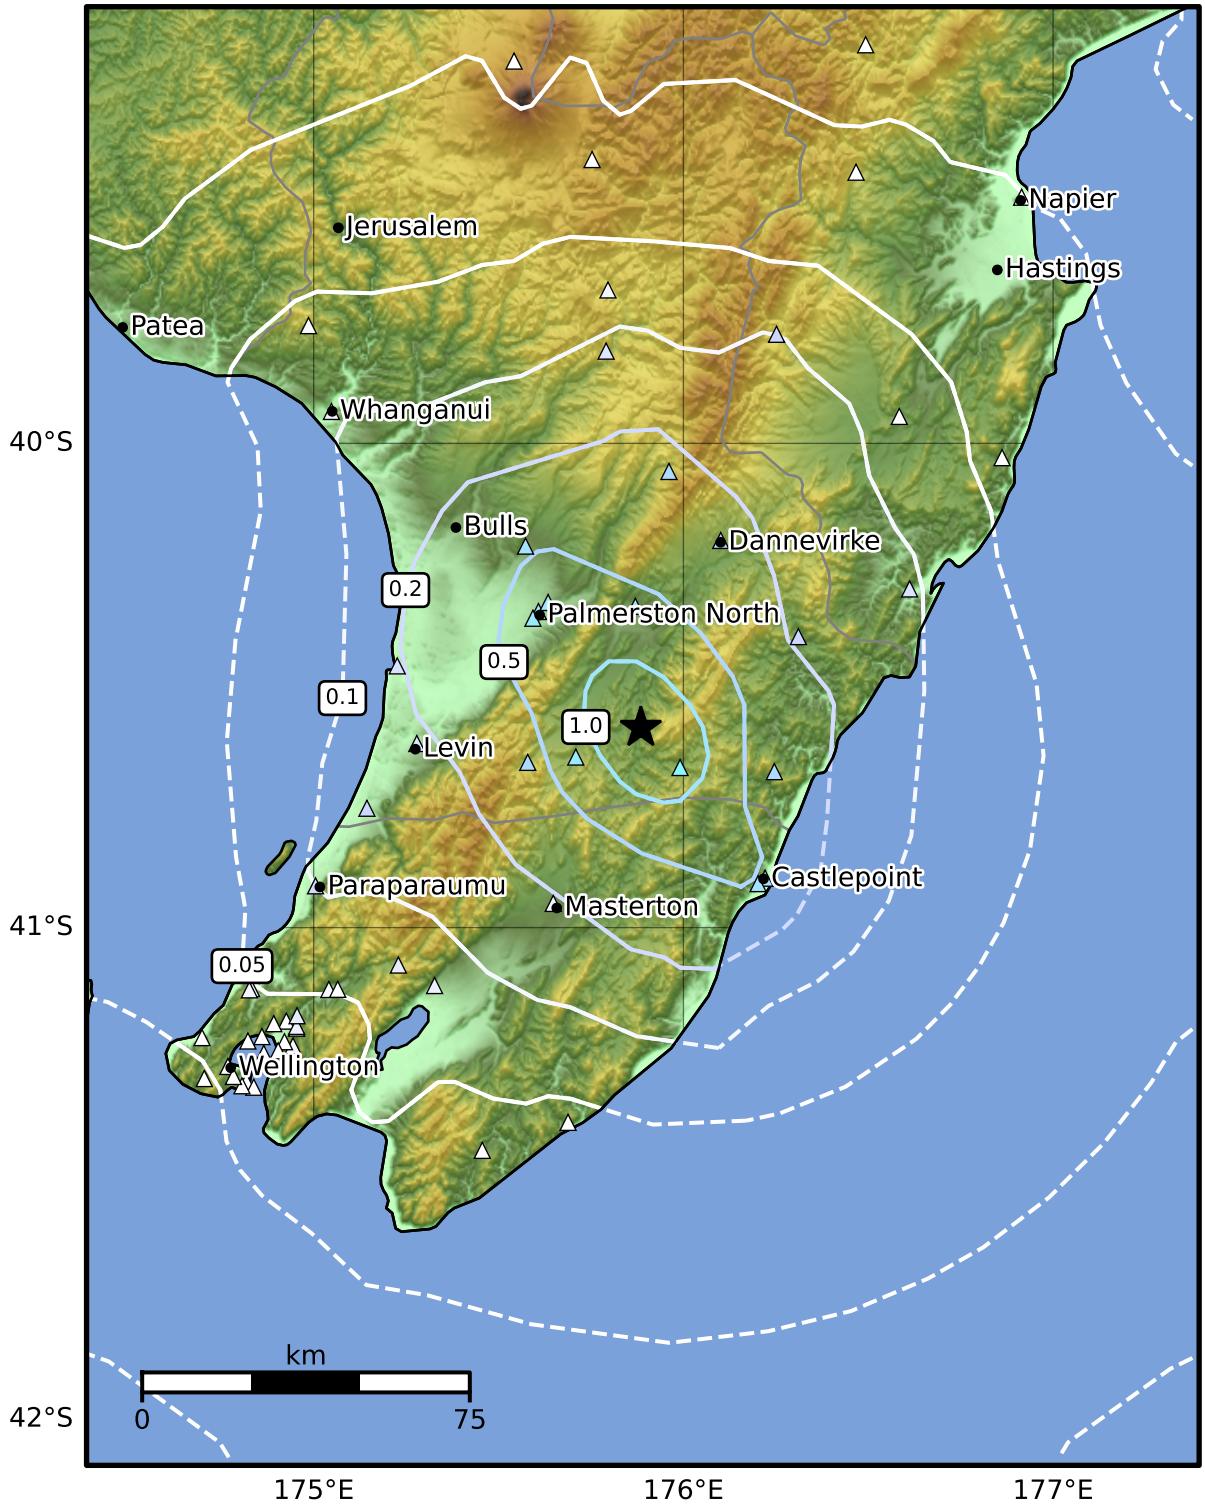

0.3 Second Peak Spectral Acceleration Map GNS Science
 ShakeMap: Wairarapa

Nov 18, 2024 08:35:45 UTC M3.6 S40.59 E175.88 Depth: 26.2km ID:2024p871238

SA(0.3) (%g)	0.1	0.2	0.5	1	2	5	10	20	50	100	200
--------------	-----	-----	-----	---	---	---	----	----	----	-----	-----

Scale based on Moratalla et al.(2021) and Worden et al.(2012) Version 10: Processed 2024-11-22T01:20:11Z

△ Seismic Instrument ○ Reported Intensity ★ Epicenter