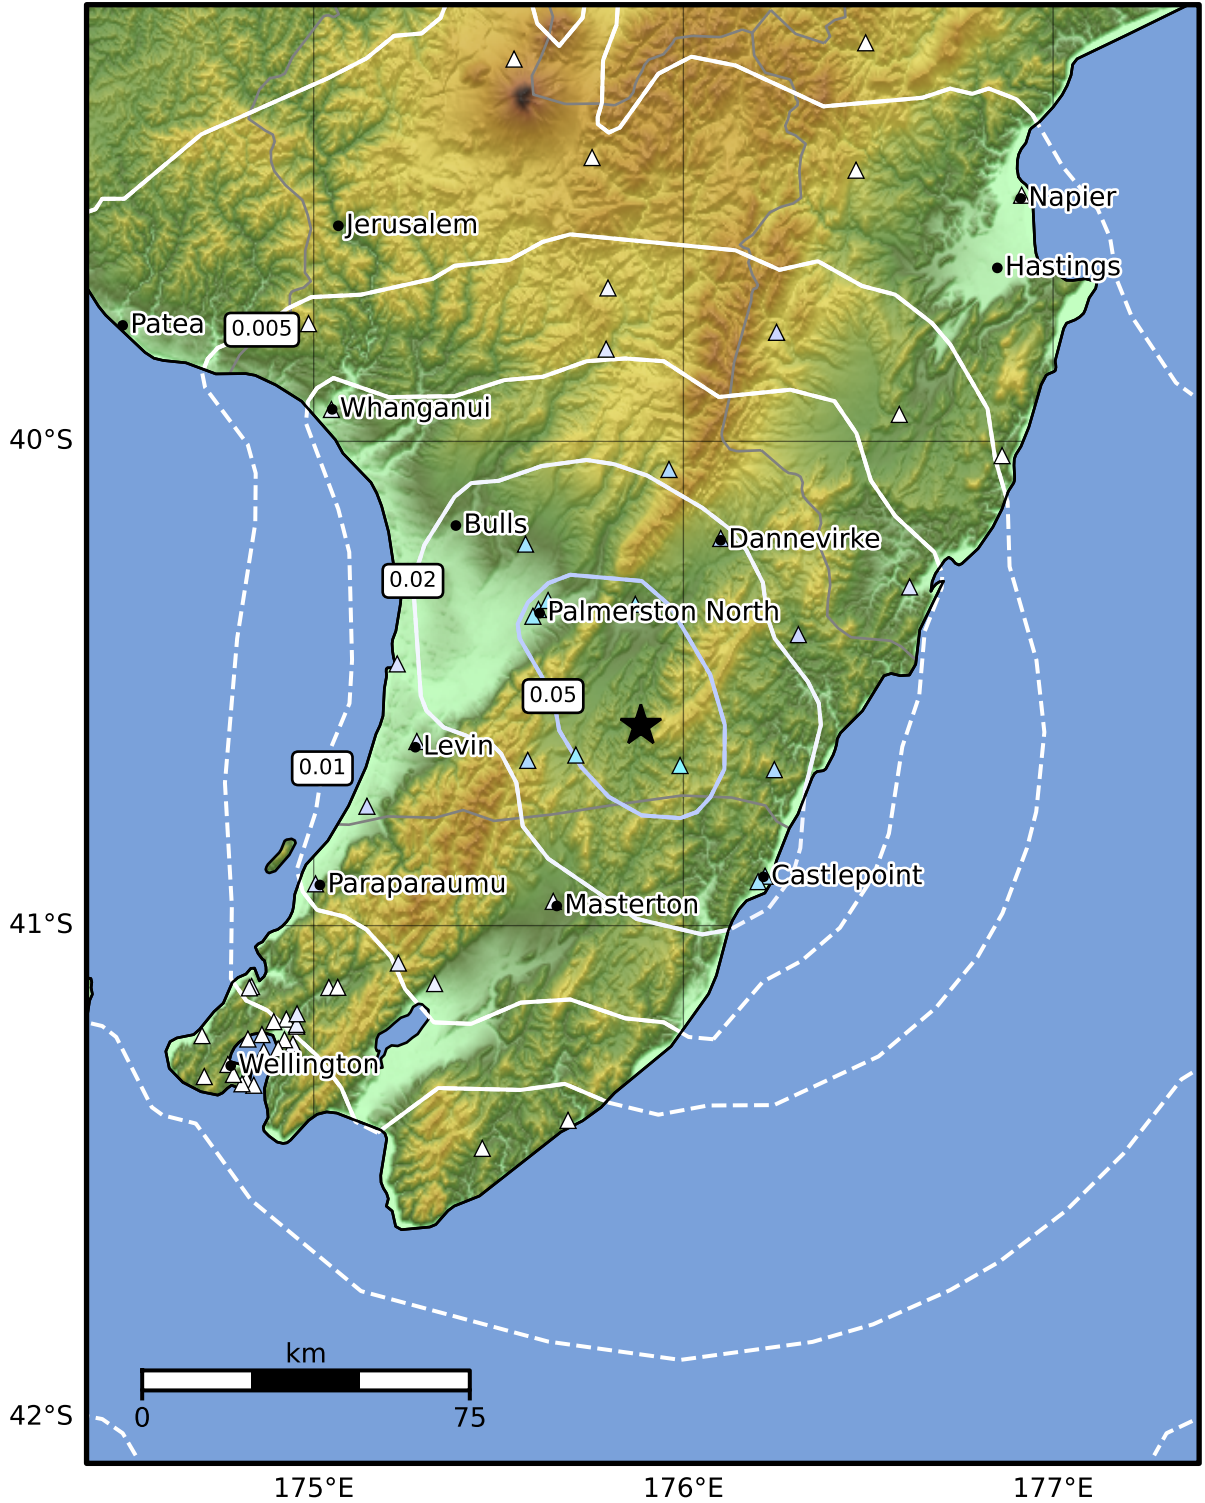

1.0 Second Peak Spectral Acceleration Map GNS Science

ShakeMap: Wairarapa

Nov 18, 2024 08:35:45 UTC M3.6 S40.59 E175.88 Depth: 26.2km ID:2024p871238

SA(1.0) (%g)	0.1	0.2	0.5	1	2	5	10	20	50	100	200
--------------	-----	-----	-----	---	---	---	----	----	----	-----	-----

Scale based on Moratalla et al.(2021) and Worden et al.(2012) Version 10: Processed 2024-11-22T01:20:11Z

△ Seismic Instrument ○ Reported Intensity ★ Epicenter