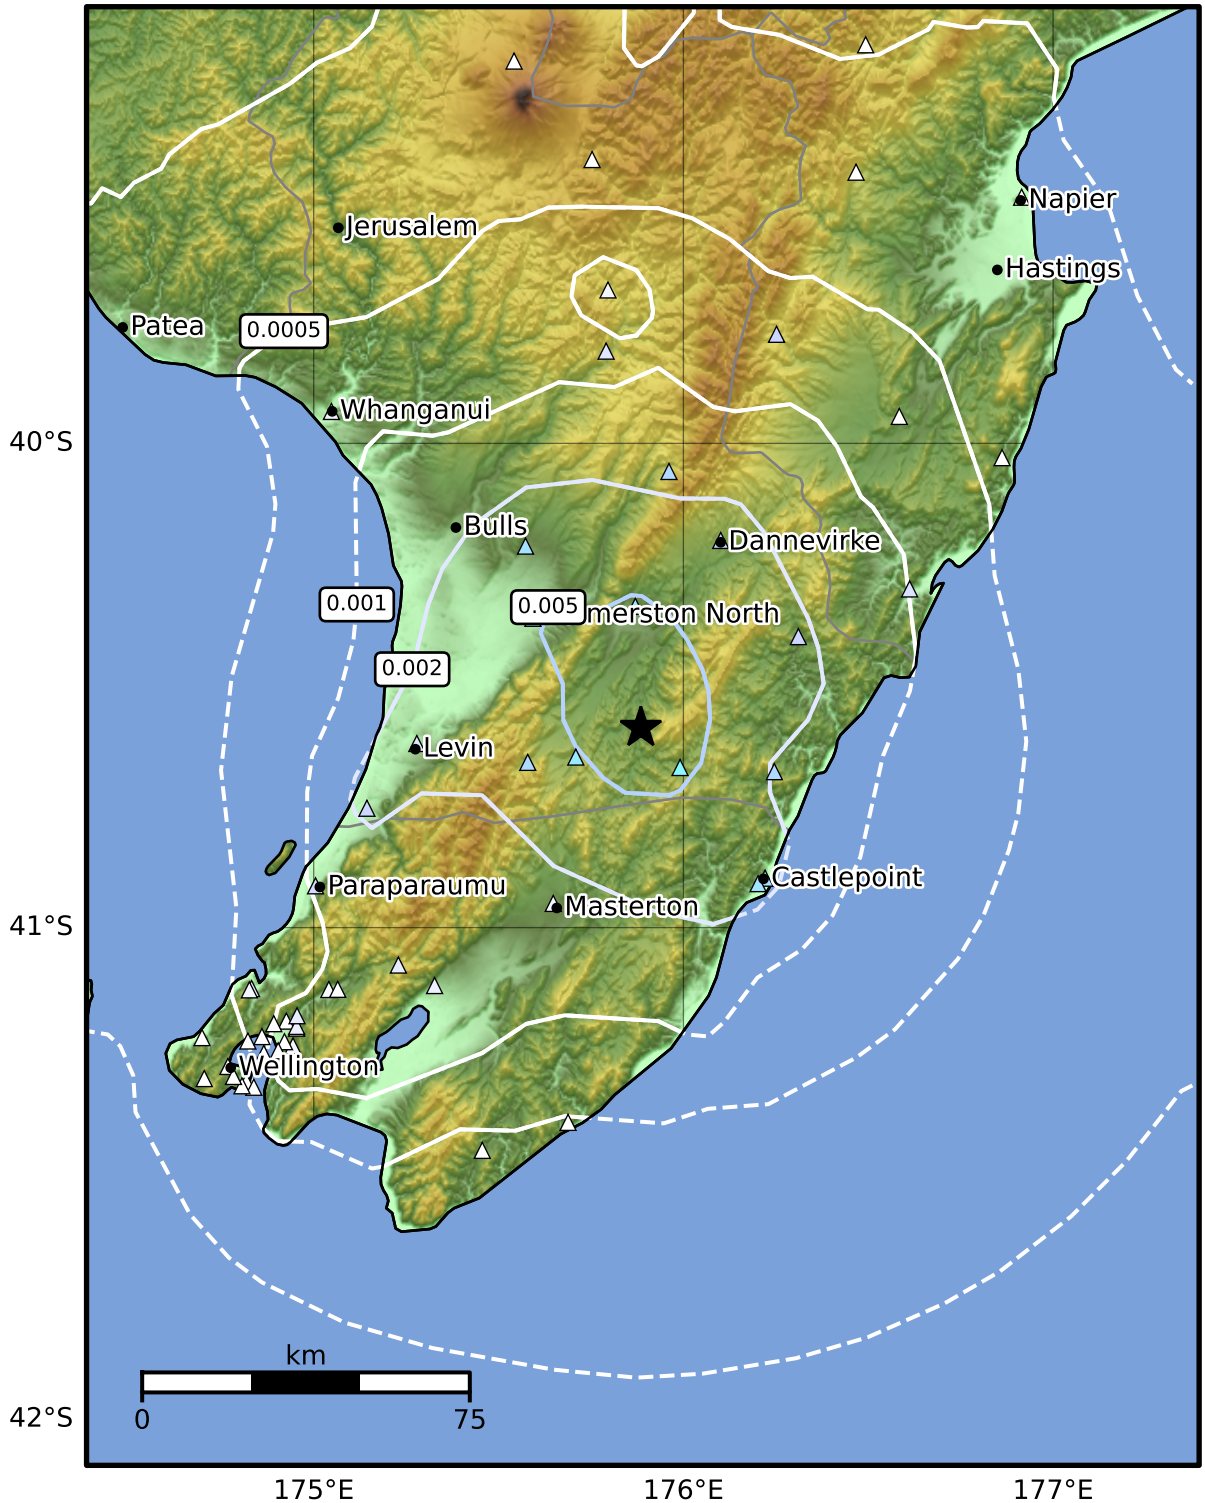

3.0 Second Peak Spectral Acceleration Map GNS Science
ShakeMap: Wairarapa

Nov 18, 2024 08:35:45 UTC M3.6 S40.59 E175.88 Depth: 26.2km ID:2024p871238

Scale based on Moratalla et al.(2021) and Worden et al.(2012) Version 10: Processed 2024-11-22T01:20:11Z

△ Seismic Instrument ○ Reported Intensity ★ Epicenter