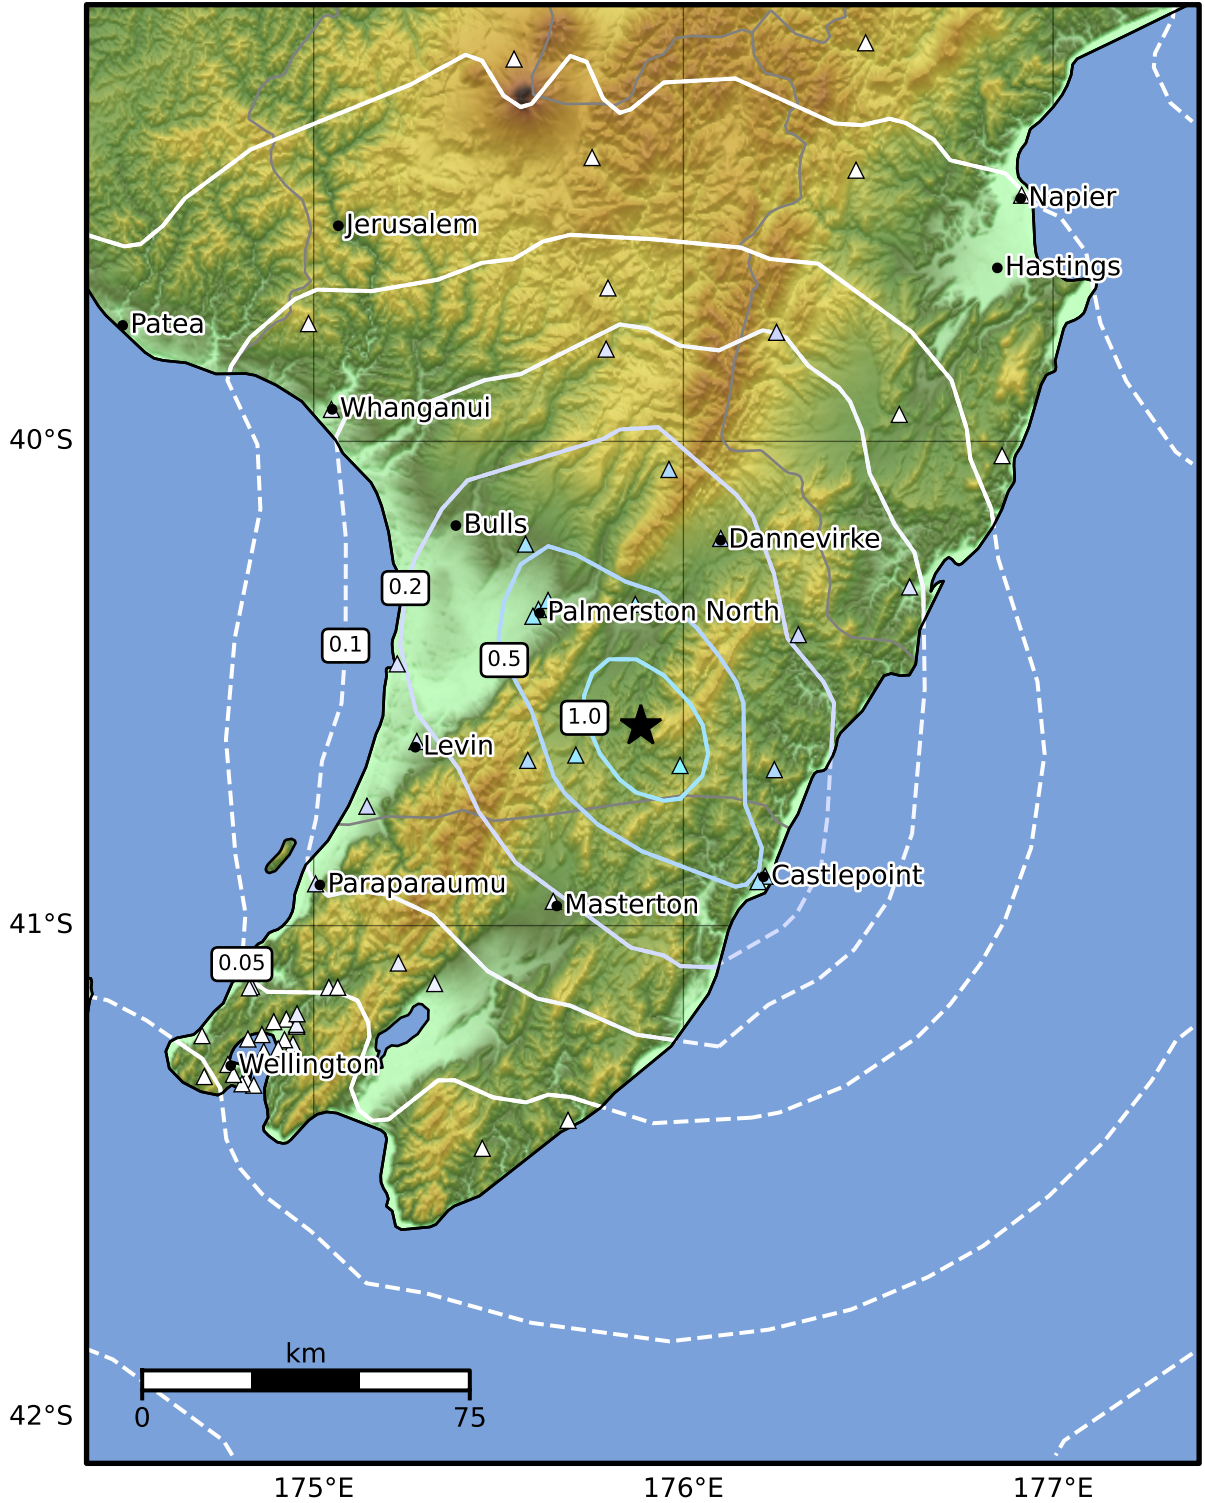

0.3 Second Peak Spectral Acceleration Map GNS Science

ShakeMap: Wairarapa

Nov 18, 2024 08:35:45 UTC M3.6 S40.59 E175.88 Depth: 26.4km ID:2024p871238

SA(0.3) (%g)	0.1	0.2	0.5	1	2	5	10	20	50	100	200
---------------------	------------	------------	------------	----------	----------	----------	-----------	-----------	-----------	------------	------------

Scale based on Moratalla et al.(2021) and Worden et al.(2012) Version 9: Processed 2024-11-19T08:38:25Z

△ Seismic Instrument ○ Reported Intensity ★ Epicenter