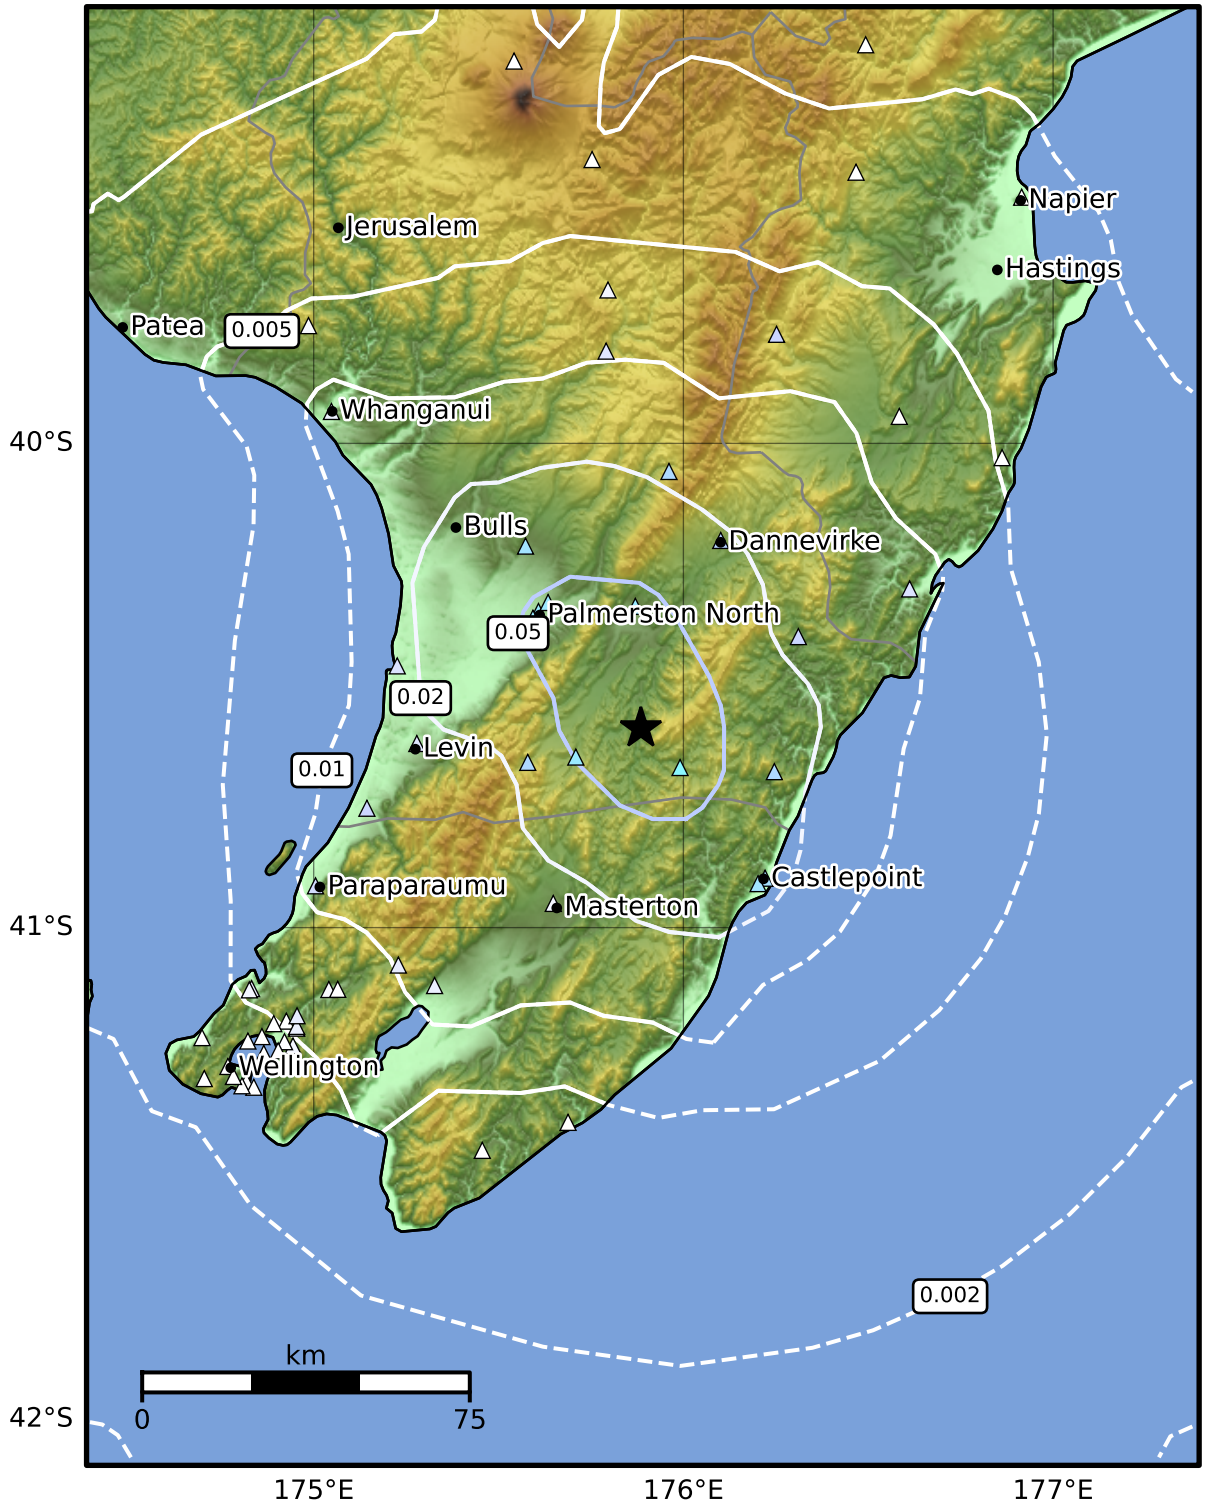

1.0 Second Peak Spectral Acceleration Map GNS Science

ShakeMap: Wairarapa

Nov 18, 2024 08:35:45 UTC M3.6 S40.59 E175.88 Depth: 26.4km ID:2024p871238

SA(1.0) (%g)	0.1	0.2	0.5	1	2	5	10	20	50	100	200
--------------	-----	-----	-----	---	---	---	----	----	----	-----	-----

Scale based on Moratalla et al.(2021) and Worden et al.(2012) Version 9: Processed 2024-11-19T08:38:25Z

△ Seismic Instrument ○ Reported Intensity ★ Epicenter