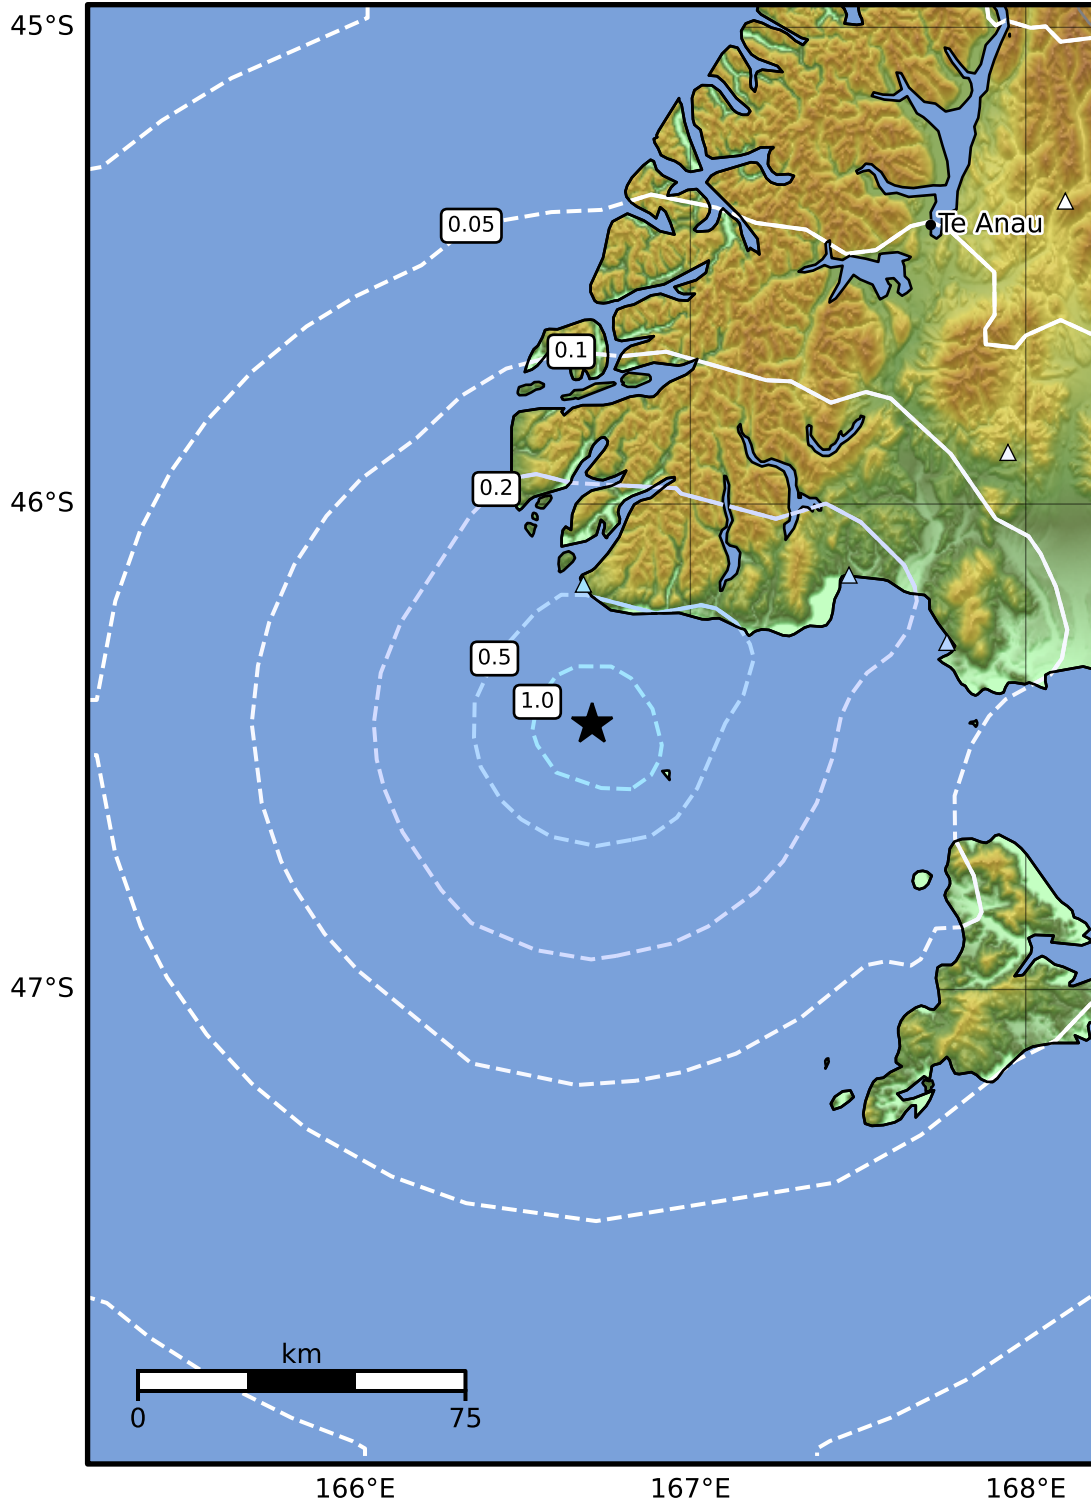

0.3 Second Peak Spectral Acceleration Map GNS Science
ShakeMap: Fiordland

Nov 20, 2024 05:02:09 UTC M3.8 S46.46 E166.71 Depth: 5.8km ID:2024p876242

SA(0.3) (%g)	0.1	0.2	0.5	1	2	5	10	20	50	100	200
--------------	-----	-----	-----	---	---	---	----	----	----	-----	-----

Scale based on Moratalla et al.(2021) and Worden et al.(2012) Version 1: Processed 2024-11-20T05:07:04Z

△ Seismic Instrument ○ Reported Intensity ★ Epicenter