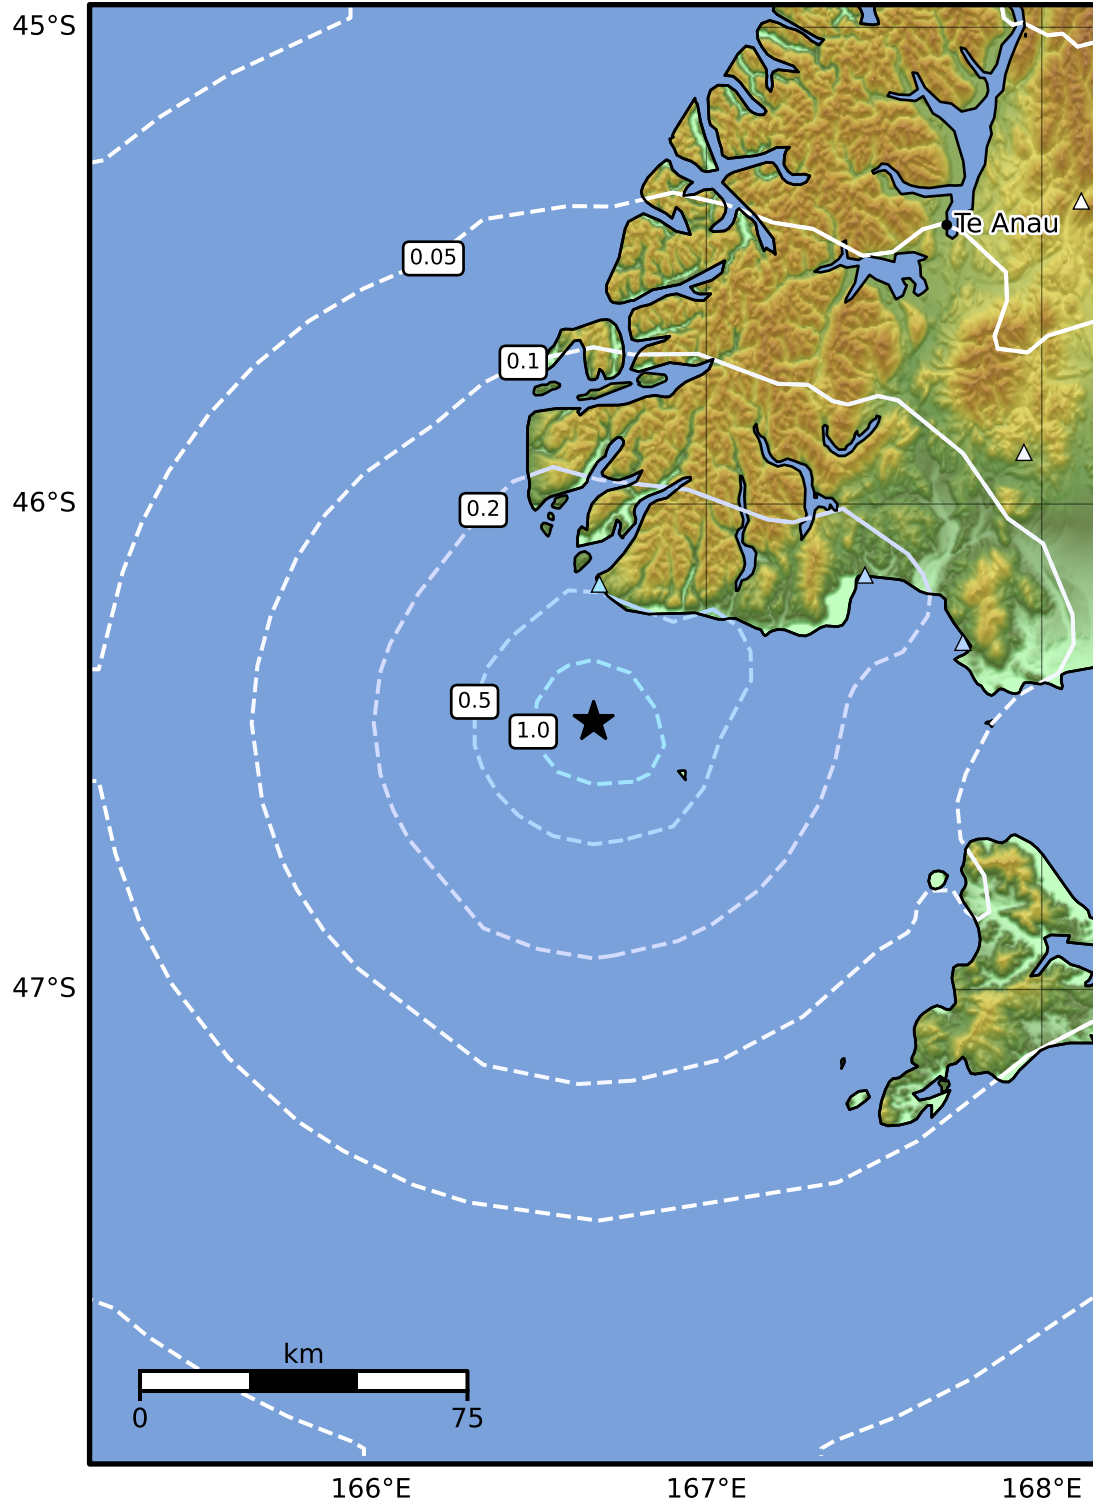

0.3 Second Peak Spectral Acceleration Map GNS Science
ShakeMap: Fiordland

Nov 20, 2024 05:02:09 UTC M3.8 S46.45 E166.66 Depth: 6.7km ID:2024p876242

SA(0.3) (%g)	0.1	0.2	0.5	1	2	5	10	20	50	100	200
--------------	-----	-----	-----	---	---	---	----	----	----	-----	-----

Scale based on Moratalla et al.(2021) and Worden et al.(2012) Version 3: Processed 2024-11-20T05:23:42Z

△ Seismic Instrument ○ Reported Intensity ★ Epicenter