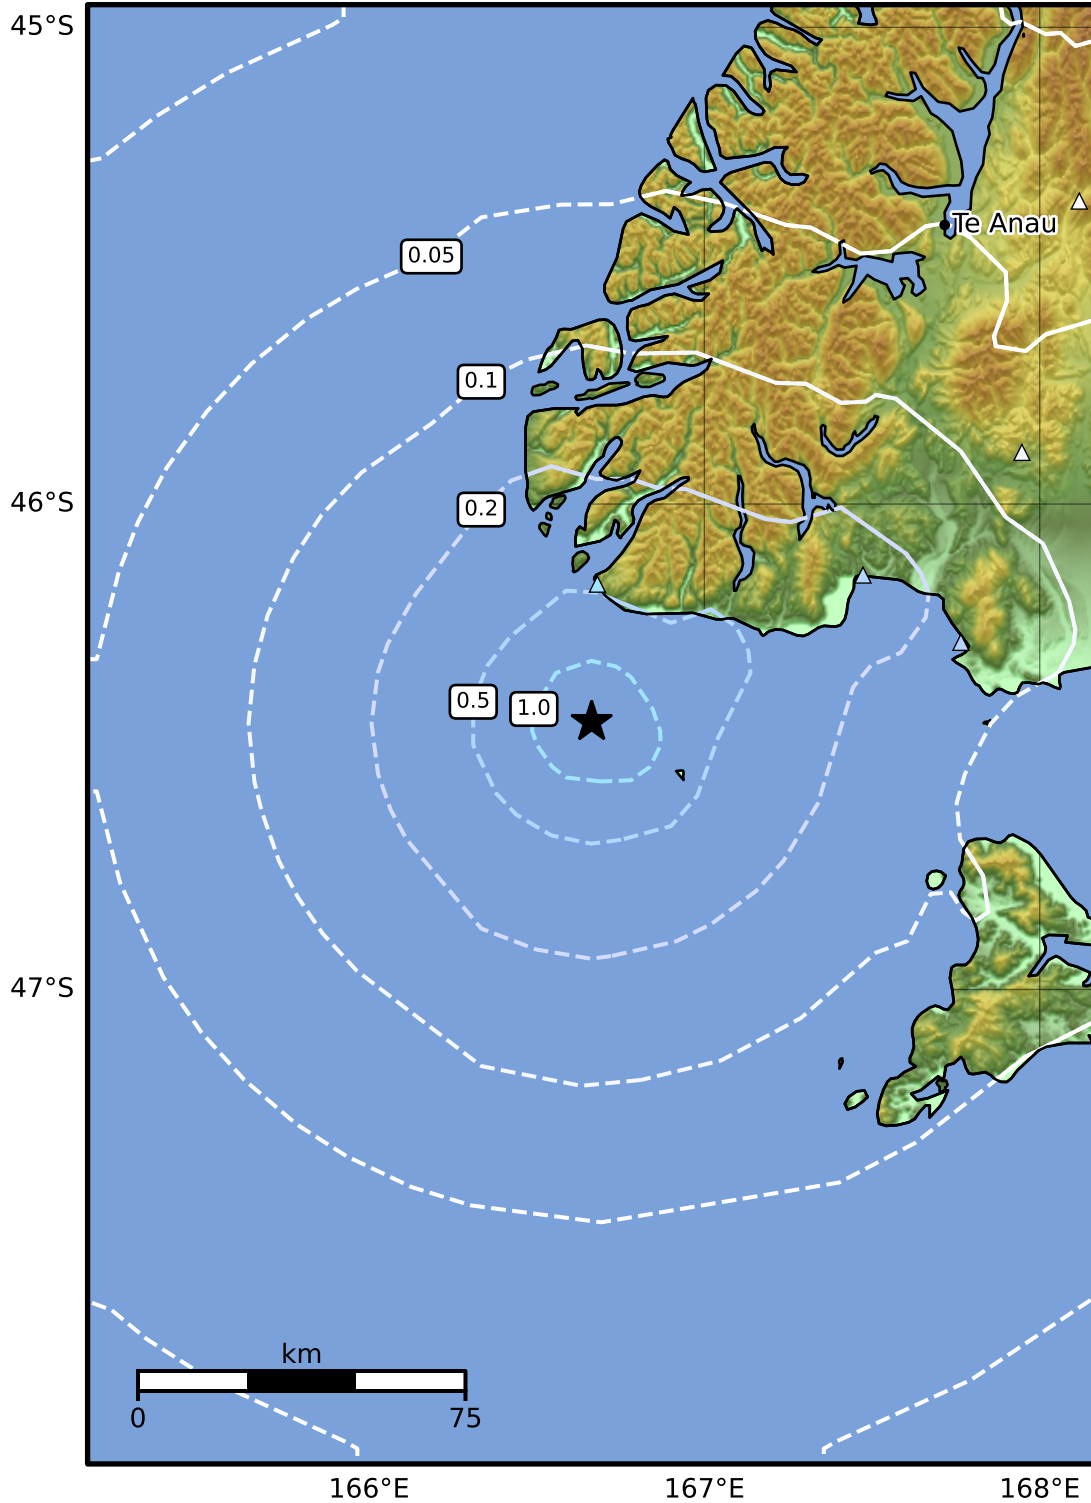

0.3 Second Peak Spectral Acceleration Map GNS Science
ShakeMap: Fiordland

Nov 20, 2024 05:02:09 UTC M3.8 S46.45 E166.66 Depth: 6.7km ID:2024p876242

SA(0.3) (%g)	0.1	0.2	0.5	1	2	5	10	20	50	100	200
--------------	-----	-----	-----	---	---	---	----	----	----	-----	-----

Scale based on Moratalla et al.(2021) and Worden et al.(2012) Version 4: Processed 2024-11-20T05:48:37Z

△ Seismic Instrument ○ Reported Intensity ★ Epicenter