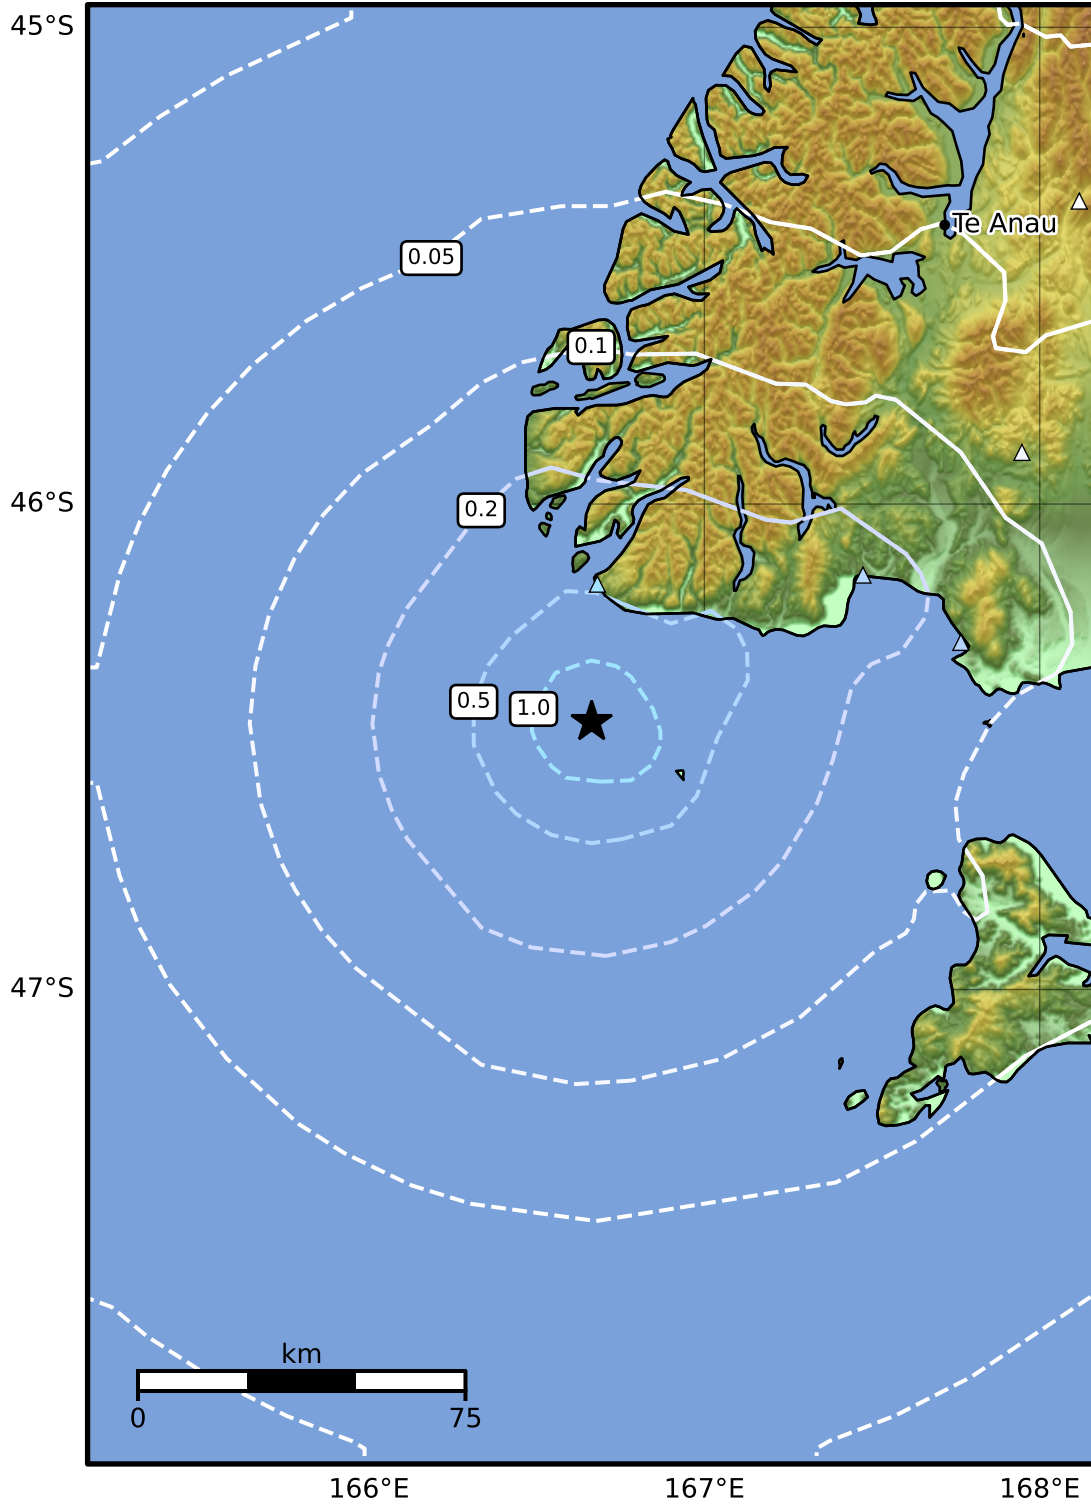

0.3 Second Peak Spectral Acceleration Map GNS Science
 ShakeMap: Fiordland

Nov 20, 2024 05:02:09 UTC M3.8 S46.45 E166.66 Depth: 6.7km ID:2024p876242

SA(0.3) (%g)	0.1	0.2	0.5	1	2	5	10	20	50	100	200
--------------	-----	-----	-----	---	---	---	----	----	----	-----	-----

Scale based on Moratalla et al.(2021) and Worden et al.(2012) Version 8: Processed 2024-11-20T11:03:37Z

△ Seismic Instrument ○ Reported Intensity ★ Epicenter