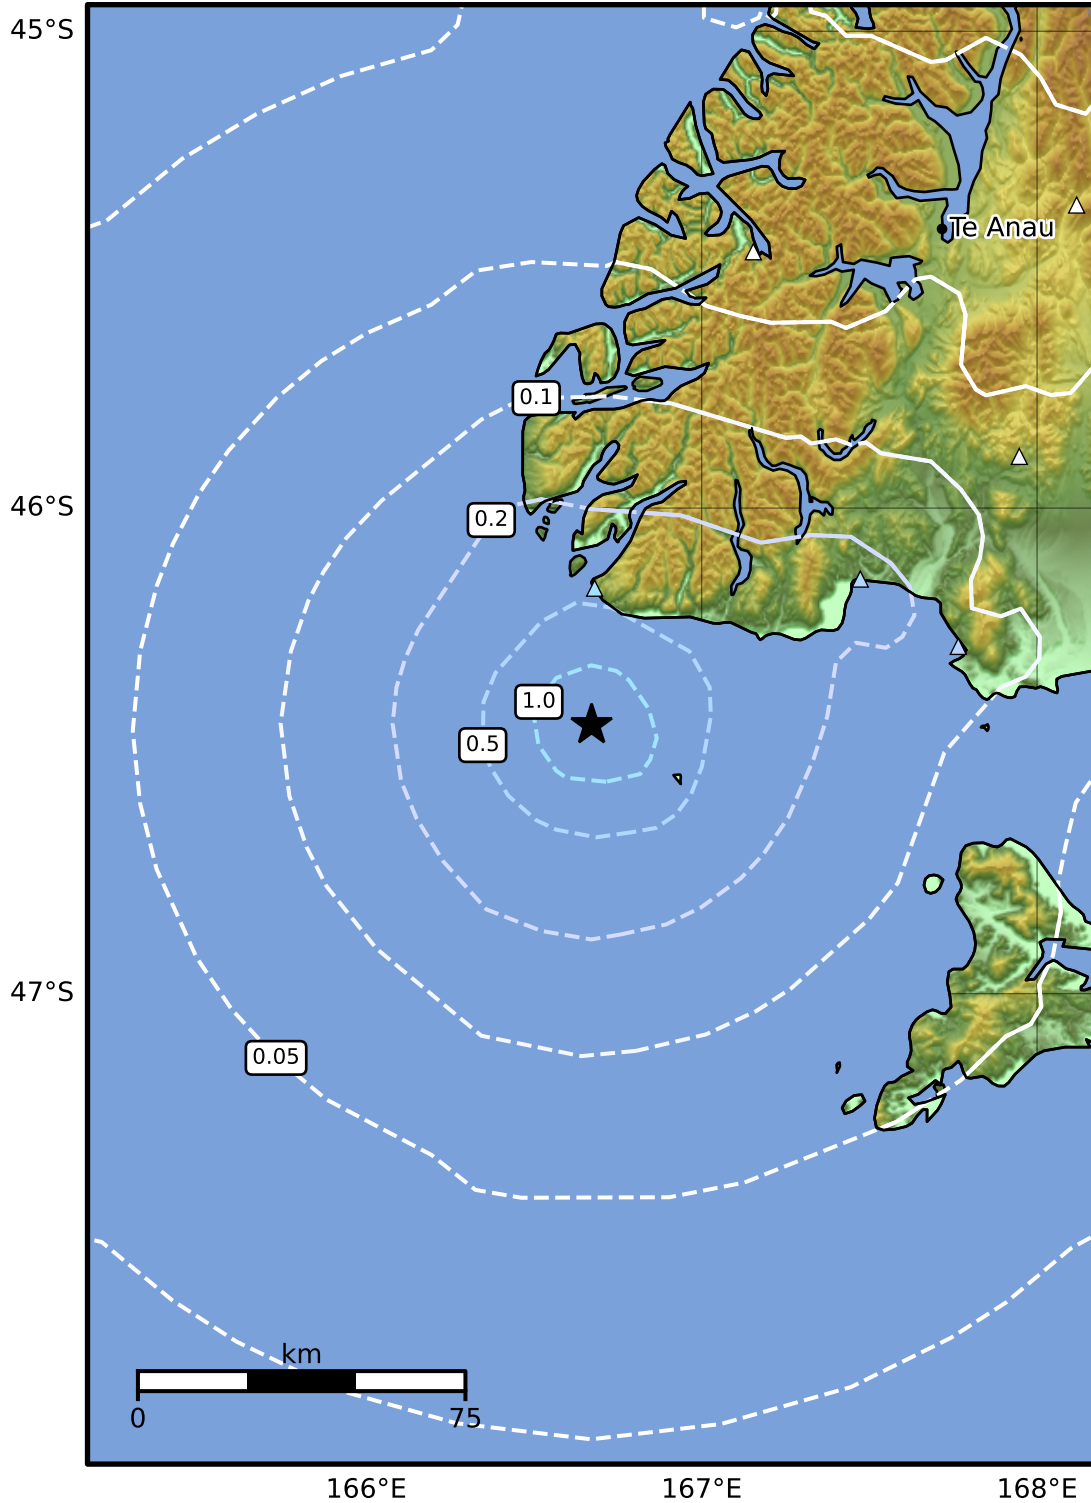

0.3 Second Peak Spectral Acceleration Map GNS Science
ShakeMap: Fiordland

Nov 20, 2024 05:02:09 UTC M3.8 S46.45 E166.67 Depth: 5.0km ID:2024p876242

SA(0.3) (%g)	0.1	0.2	0.5	1	2	5	10	20	50	100	200
--------------	-----	-----	-----	---	---	---	----	----	----	-----	-----

Scale based on Moratalla et al.(2021) and Worden et al.(2012) Version 10: Processed 2024-11-22T01:57:20Z

△ Seismic Instrument ○ Reported Intensity ★ Epicenter