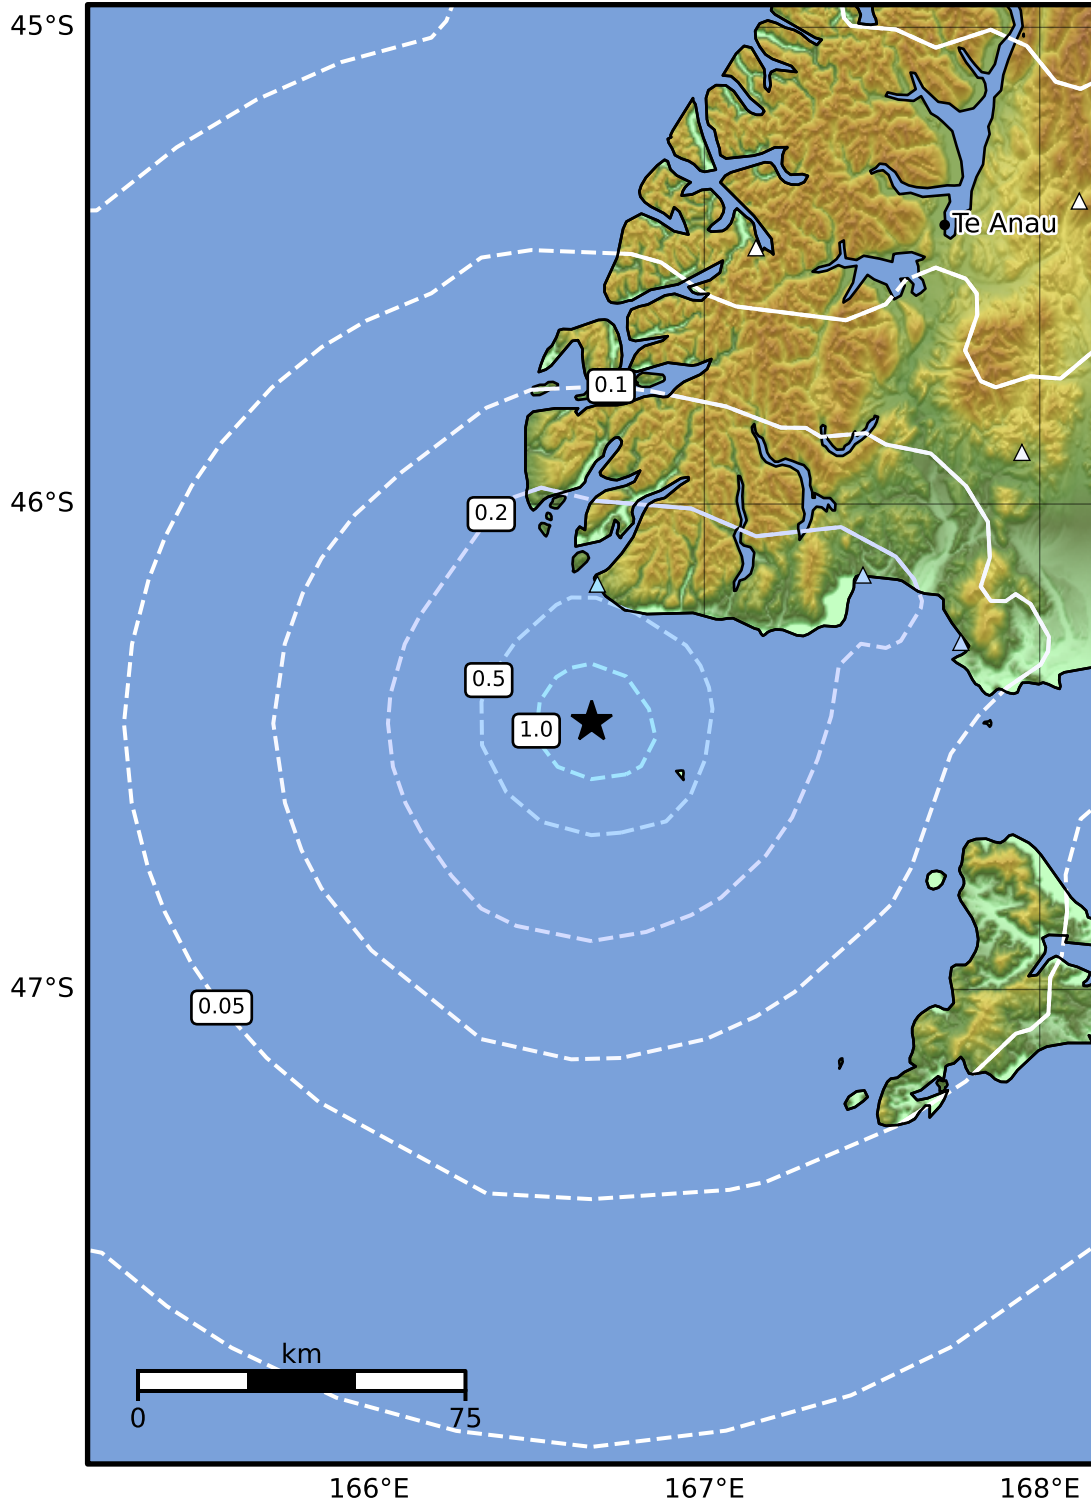

0.3 Second Peak Spectral Acceleration Map GNS Science
 ShakeMap: Fiordland

Nov 20, 2024 05:02:09 UTC M3.8 S46.45 E166.66 Depth: 6.7km ID:2024p876242

SA(0.3) (%g)	0.1	0.2	0.5	1	2	5	10	20	50	100	200
--------------	-----	-----	-----	---	---	---	----	----	----	-----	-----

Scale based on Moratalla et al.(2021) and Worden et al.(2012) Version 9: Processed 2024-11-21T05:04:21Z

△ Seismic Instrument ○ Reported Intensity ★ Epicenter