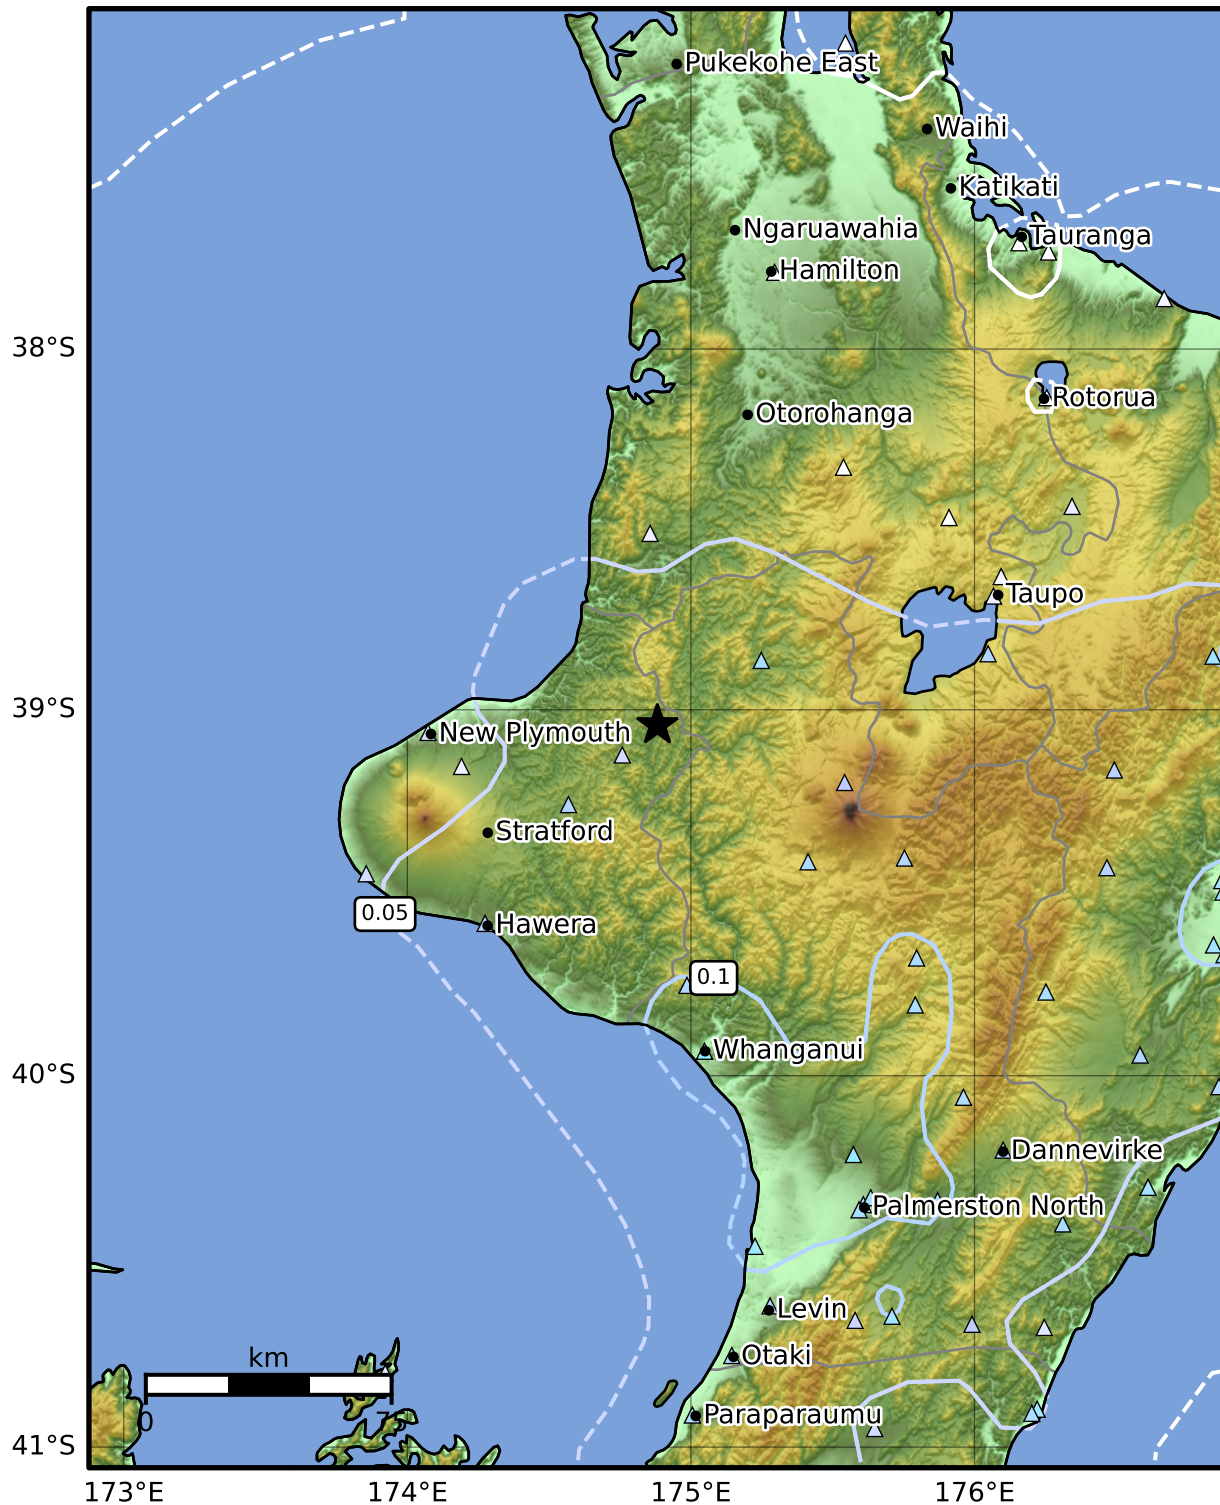

Peak Ground Velocity Map GNS Science
ShakeMap: King Country

Nov 26, 2024 14:46:50 UTC M4.5 S39.04 E174.88 Depth: 194.5km ID:2024p893554

PGV (cm/s)	0.1	0.2	0.5	1	2	5	10	20	50	100	200
------------	-----	-----	-----	---	---	---	----	----	----	-----	-----

Scale based on Moratalla et al.(2021) and Worden et al.(2012) Version 1: Processed 2024-11-26T14:52:36Z

△ Seismic Instrument ○ Reported Intensity ★ Epicenter